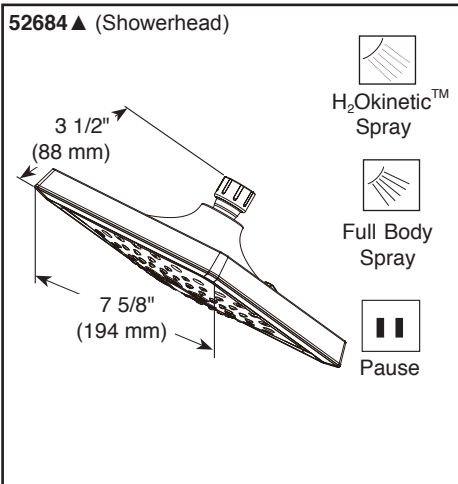

▲ Designate proper finish suffix

Delta reserves the right (1) to make changes in specifications and materials, and (2) to change or discontinue models, both without notice or obligation. Dimensions are for reference only. See current full-line price book or www.deltafaucet.com for finish options and product availability.