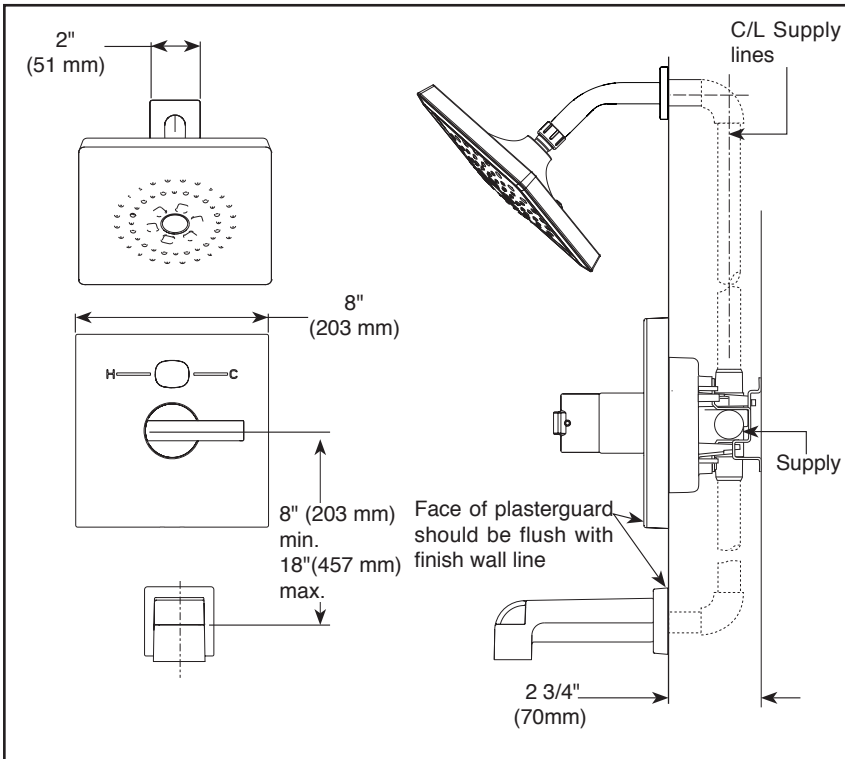

▲ Designate proper finish suffix

Delta reserves the right (1) to make changes in specifications and materials, and (2) to change or discontinue models, both without notice or obligation. Dimensions are for reference only. See current full-line price book or www.deltafaucet.com for finish options and product availability.