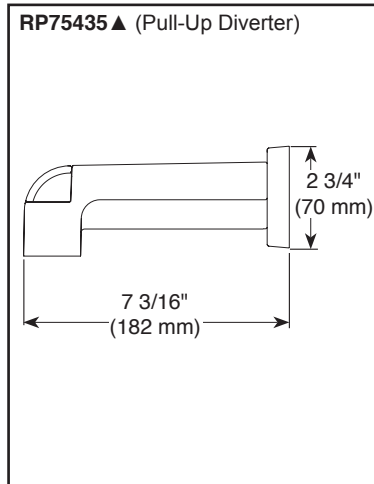

▲ Designate proper finish suffix

Delta reserves the right (1) to make changes in specifications and materials, and (2) to change or discontinue models, both without notice or obligation. Dimensions are for reference only. See current full-line price book or www.deltafaucet.com for finish options and product availability.