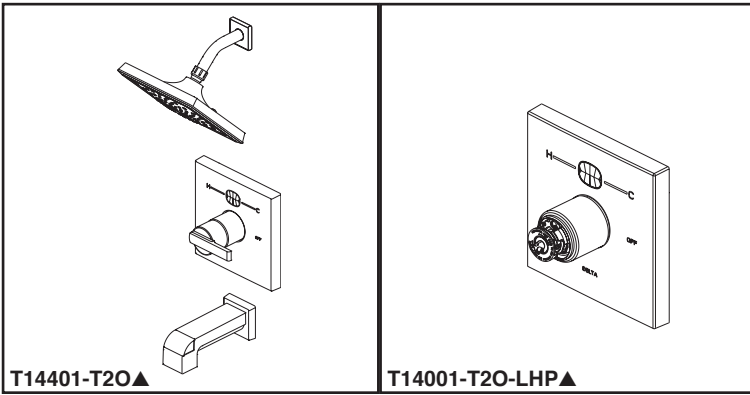

TUB AND SHOWER FAUCET TRIM

- Angular Modern Temp₂O™ Tub/Shower and Valve only
- Temp₂O™ Tub/Shower
- Temperature display changes color as temperature changes
- Easy-turn 3-spray adjustable showerhead
- Touch-Clean® Nozzles
- Uses 3 AAA batteries (Included)
- Option for °F / °C
- Low battery indicator on LED screen

STANDARD SPECIFICATIONS:

- Monitor® 14 Series pressure balanced bath mixing valve trim.
- Maintains a balanced pressure of hot and cold water even when a valve is turned on or off elsewhere in the system.
- For use with MultiChoice® Universal rough valve body. (R10000 Series).
- Back-to-back installation capability.
- Solid brass forged body.
- Temperature only controlled with handle.
- Field adjustable to limit handle rotation into hot water zone.
- 120° maximum handle rotation.

WARRANTY

- Lifetime limited warranty on parts (other than electronic parts and batteries) and finishes; or, for commercial users, for 5 years from the date of purchase.
- 5 year limited warranty on electronic parts (other than batteries); or for commercial users, for 1 year from the date of purchase. No warranty is provided on batteries.

COMPLIES WITH

- ASME A112.18.1 / CSA B125.1
- Indicates compliance to ICC/ANSI A117.1 - Valve control only
- EPA WaterSense®

Submitted Model No.: _____

Specific Features: _____