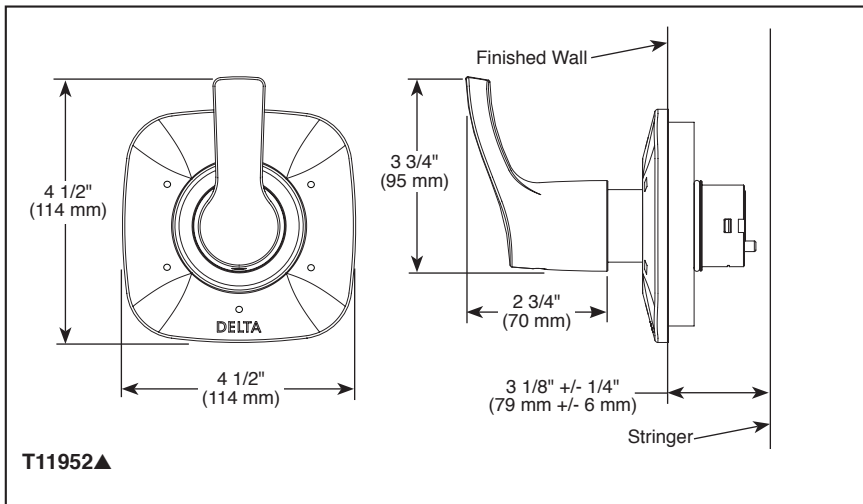

CUSTOM SHOWER DIVERTER TRIM

- Tesla™ Collection
- Three Function Diverter Trim (T11852)
- Six Function Diverter Trim (T11952)
- Coordinates With The Delta Tesla™ Styled Bath Suites

Submitted Model No.: _____

Specific Features: _____

STANDARD SPECIFICATIONS

- Three function diverter: 2 individual positions, 1 shared position.
- Six function diverter: 3 individual positions, 3 shared positions.
- 1/2" rough-in.
- Must also order R11000 rough-in.
- Two individual positions, no shared positions, order cartridge RP71717.
- Three individual positions, no shared positions, order cartridge RP71718.