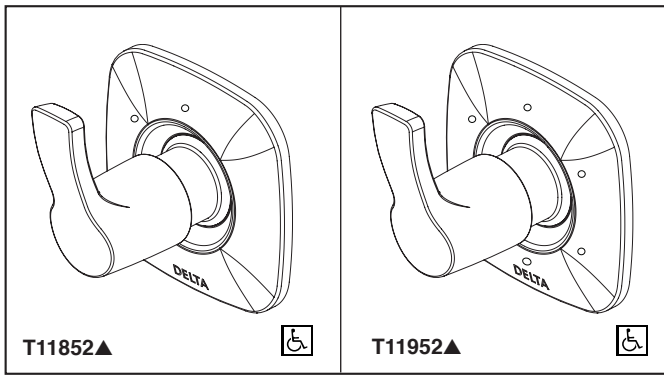

CUSTOM SHOWER DIVERTER TRIM

- Tesla™ Collection
- Three Function Diverter Trim (T11852)
- Six Function Diverter Trim (T11952)
- Coordinates With The Delta Tesla™ Styled Bath Suites

Submitted Model No.: _____

Specific Features: _____

STANDARD SPECIFICATIONS

- Three function diverter: 2 individual positions, 1 shared position.
- Six function diverter: 3 individual positions, 3 shared positions.
- 1/2" rough-in.
- Must also order R11000 rough-in.
- Two individual positions, no shared positions, order cartridge RP71717.
- Three individual positions, no shared positions, order cartridge RP71718.