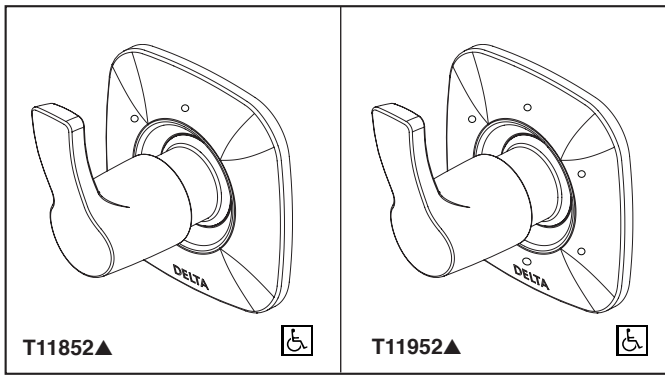

CUSTOM SHOWER DIVERTER TRIM

- Tesla™ Collection
- Three Function Diverter Trim (T11852)
- Six Function Diverter Trim (T11952)
- Coordinates With The Delta Tesla™ Styled Bath Suites

Submitted Model No.: _____

Specific Features: _____

STANDARD SPECIFICATIONS

- Three function diverter: 2 individual positions, 1 shared position.
- Six function diverter: 3 individual positions, 3 shared positions.
- 1/2" rough-in.
- Must also order R11000 rough-in.
- Two individual positions, no shared positions, order cartridge RP71717.
- Three individual positions, no shared positions, order cartridge RP71718.

COMPLIES WITH:

- ASME A112.18.1 / CSA B125.1

Indicates compliance to ICC/ANSI A117.1- Valve control only.

RP75137 Available Extension Kit

▲ Designate proper finish suffix

Delta reserves the right (1) to make changes in specifications and materials, and (2) to change or discontinue models, both without notice or obligation. Dimensions are for reference only. See current full-line price book or www.deltafaucet.com for finish options and product availability.