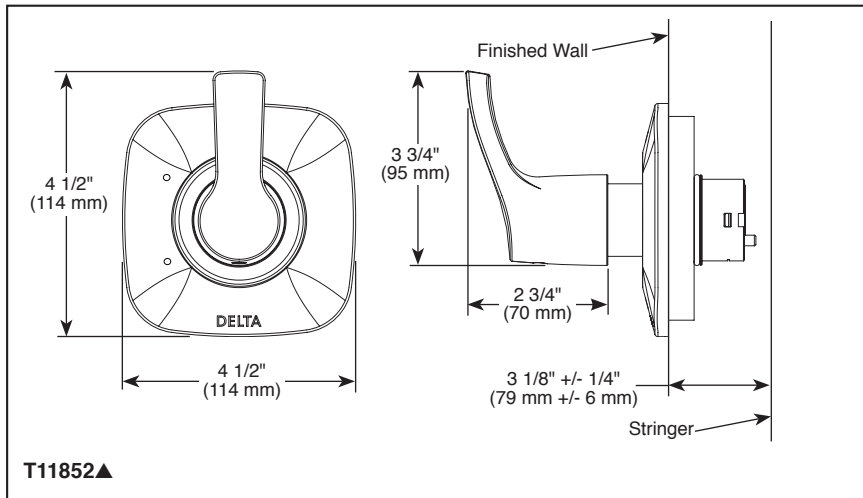

CUSTOM SHOWER DIVERTER TRIM

- Tesla™ Collection
- Three Function Diverter Trim (T11852)
- Six Function Diverter Trim (T11952)
- Coordinates With The Delta Tesla™ Styled Bath Suites

Submitted Model No.: _____

Specific Features: _____

STANDARD SPECIFICATIONS

- Three function diverter: 2 individual positions, 1 shared position.
- Six function diverter: 3 individual positions, 3 shared positions.
- 1/2" rough-in.
- Must also order R11000 rough-in.
- Two individual positions, no shared positions, order cartridge RP71717.
- Three individual positions, no shared positions, order cartridge RP71718.