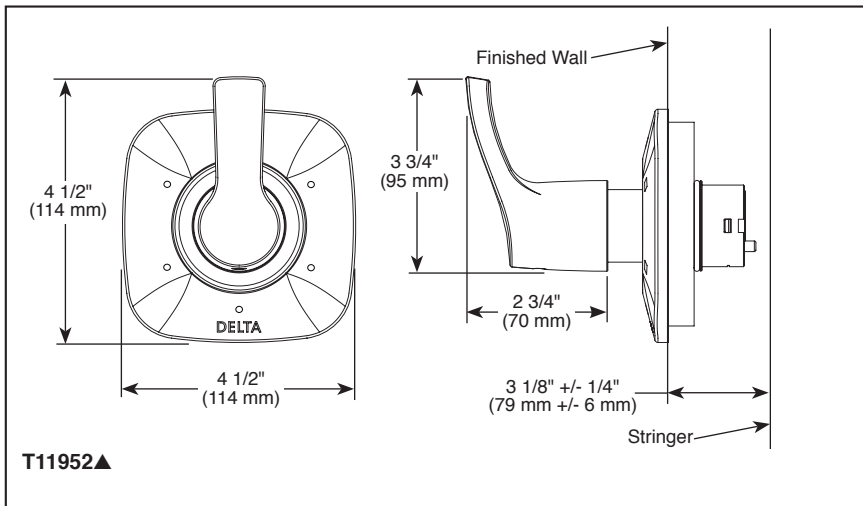

CUSTOM SHOWER DIVERTER TRIM

- Tesla™ Collection
- Three Function Diverter Trim (T11852)
- Six Function Diverter Trim (T11952)
- Coordinates With The Delta Tesla™ Styled Bath Suites

Submitted Model No.: _____

Specific Features: _____

STANDARD SPECIFICATIONS

- Three function diverter: 2 individual positions, 1 shared position.
- Six function diverter: 3 individual positions, 3 shared positions.
- 1/2" rough-in.
- Must also order R11000 rough-in.
- Two individual positions, no shared positions, order cartridge RP71717.
- Three individual positions, no shared positions, order cartridge RP71718.