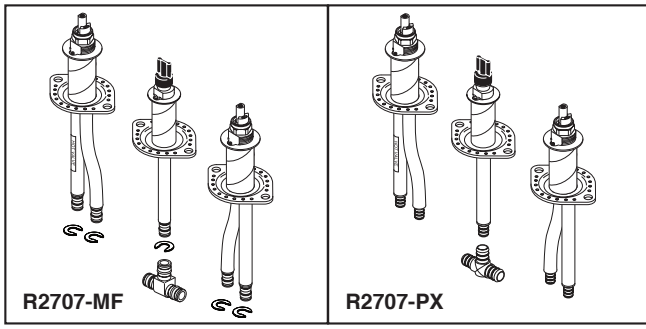

ROUGH-IN KIT, PEX

Submitted Model No.: _____

Specific Features: _____

- Two Handle Roman Tub Rough-In Kit
- Flexible Deck or Ledge Mount
- Adjustable Rough-In for Thin or Thick Deck Installations
- Installed Before Mud and tile Applied in Thick Deck Situation
- Three Hole Installation
- PEX Tubing Installation Allows Flexible Handle Spacing
- Temperature and Volume Controlled with Handles
- Trim Kit Must Also be Ordered to Complete Installation

STANDARD SPECIFICATIONS

- Washerless
- Three hole installation
- R2707-MF uses PEX cold expansion type connections
- R2707-PX uses PEX crimp ring type connections
- Recommended minimum handle spacing is 10" (254 mm)
- Recommended maximum handle spacing is 16" (406 mm)
- 5/8" O.D. copper supply inlet and outlet tubes with integrated PEX fittings
- Flexible deck or ledge mount installation
- Solid fabricated brass end valves and spout body
- Control mechanism shall be of the rotating cylinder type with stainless steel plate and 180° rotation, with replaceable seats operating in stainless steel lined sockets
- Hot and cold stems are interchangeable
- Temperature and volume controlled with handles
- All operating parts shall be replaceable from the top
- ◆ **NOTE: Trim kit must also be ordered to complete installation. Refer to separate trim kit specifications to determine the best rough-in kit and handle spacing for your situation.**

COMPLIES WITH:

- ASME A112.18.1 / CSA B125.1

55 E. 111th Street, Indianapolis, Indiana 46280
 350 South Edgeware Road, St. Thomas, ON N5P 4L1
 © 2014 Masco Corporation of Indiana

Delta reserves the right (1) to make changes in specifications and materials, and (2) to change or discontinue models, both without notice or obligation. Dimensions are for reference only. See current full-line price book or www.deltafaucet.com for finish options and product availability.