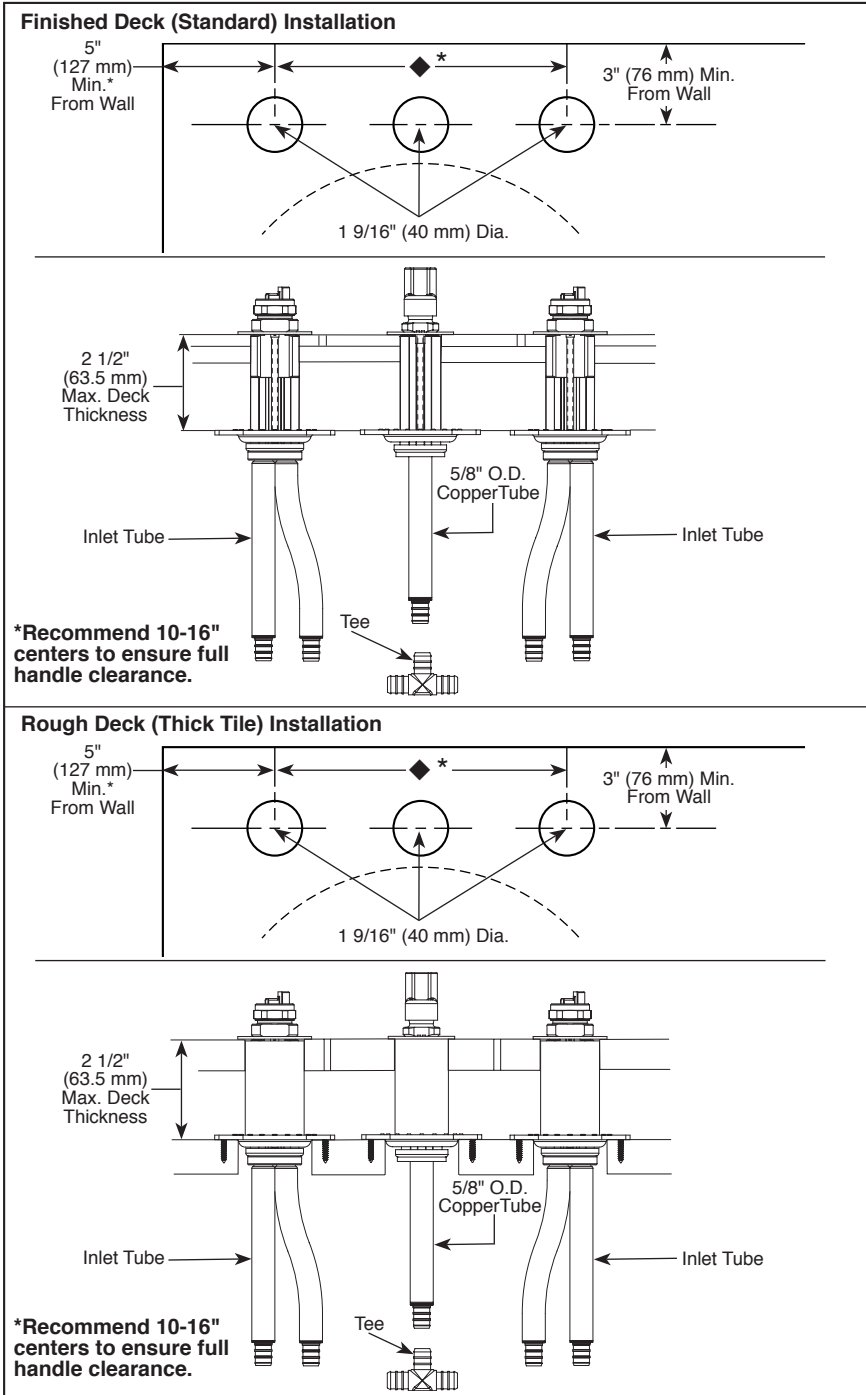

ROUGH-IN KIT, PEX

Submitted Model No.: _____

Specific Features: _____

- Two Handle Roman Tub Rough-In Kit
- Flexible Deck or Ledge Mount
- Adjustable Rough-In for Thin or Thick Deck Installations
- Installed Before Mud and tile Applied in Thick Deck Situation
- Three Hole Installation
- PEX Tubing Installation Allows Flexible Handle Spacing
- Temperature and Volume Controlled with Handles
- Trim Kit Must Also be Ordered to Complete Installation

STANDARD SPECIFICATIONS

- Washerless
- Three hole installation
- R2707-MF uses PEX cold expansion type connections
- R2707-PX uses PEX crimp ring type connections
- Recommended minimum handle spacing is 10" (254 mm)
- Recommended maximum handle spacing is 16" (406 mm)
- 5/8" O.D. copper supply inlet and outlet tubes with integrated PEX fittings
- Flexible deck or ledge mount installation
- Solid fabricated brass end valves and spout body
- Control mechanism shall be of the rotating cylinder type with stainless steel plate and 180° rotation, with replaceable seats operating in stainless steel lined sockets
- Hot and cold stems are interchangeable
- Temperature and volume controlled with handles
- All operating parts shall be replaceable from the top
- ◆ **NOTE: Trim kit must also be ordered to complete installation. Refer to separate trim kit specifications to determine the best rough-in kit and handle spacing for your situation.**

COMPLIES WITH:

- ASME A112.18.1 / CSA B125.1

55 E. 111th Street, Indianapolis, Indiana 46280
 350 South Edgeware Road, St. Thomas, ON N5P 4L1
 © 2014 Masco Corporation of Indiana

Delta reserves the right (1) to make changes in specifications and materials, and (2) to change or discontinue models, both without notice or obligation. Dimensions are for reference only. See current full-line price book or www.deltafaucet.com for finish options and product availability.