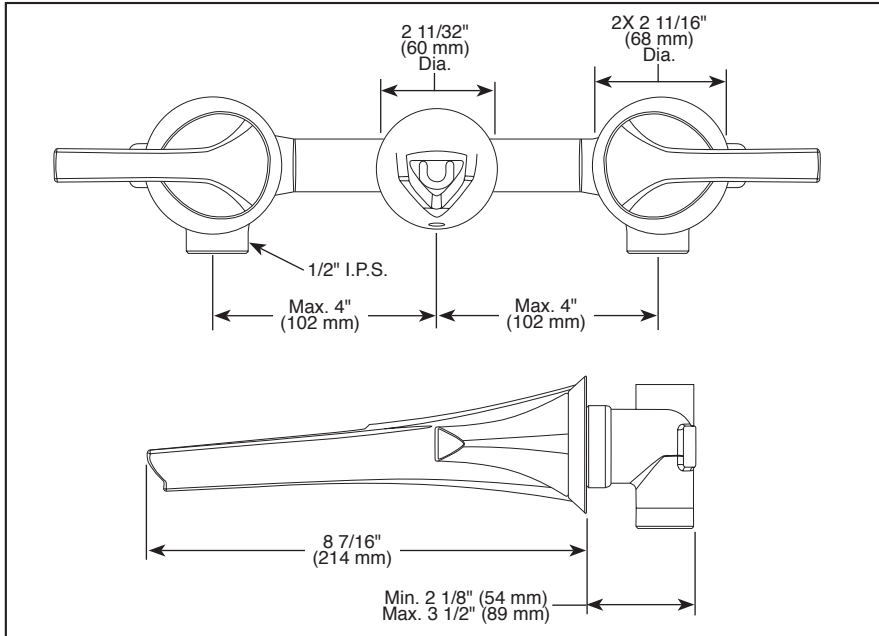

T65851LF▲
T65851LF▲-ECO

Submitted Model No.: _____

Specific Features: _____

RP72411▲ Grid Strainer Drain less overflow holes

RP72413▲ Push Button Drain less overflow holes

RP81627▲ Push Button Drain less overflow holes

RP72412▲ Grid Strainer Drain with overflow holes

RP72414▲ Push Button Drain with overflow holes

RP81628▲ Push Button Drain with overflow holes

BRIZO®

WALL MOUNT LAVATORY FAUCET TRIM ONLY

- Sotria™ Bath Collection
- Two Handle Wall-Mounted Lavatory
- Temperature and Volume Controlled With Handles

STANDARD SPECIFICATIONS:

- Max. 1.50 gpm @ 60 psi, 5.70 L/min @ 414 kPa
- Max. (ECO models only) 1.20 gpm @ 60 psi, 4.54 L/min @ 414 kPa
- Three hole mount
- Control mechanism shall be of the rotating ceramic cylinder type with 90° (1/4 turn) rotation
- 1 1/2" recommended hole size
- Optional push button drain assembly or grid strainer available separately
- Trim only; must also order rough (R65800)