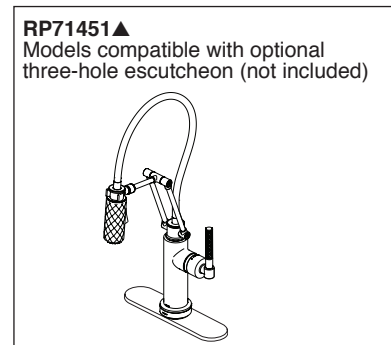

COMPLIES WITH:

- ASME A112.18.1 / CSA B125.1
- ASME A112.18.6

♿ Indicates compliance to ICC/ANSI A117.1

- Verified compliant with .25% weighted average Pb content regulations.