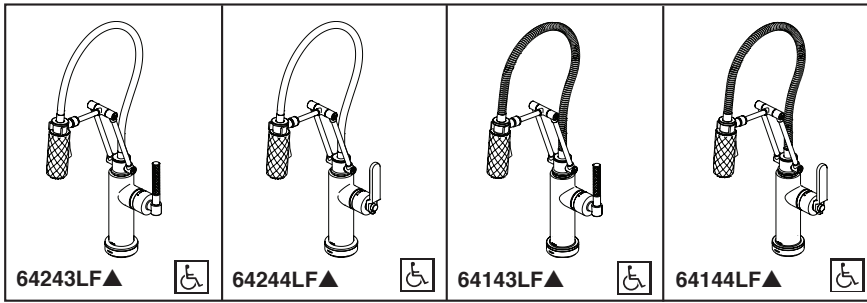

BRIZO®

KITCHEN FAUCETS

- Litze™ Collection
- Single Handle Articulating Deck Mount

Submitted Model No.: _____

Specific Features: _____

FEATURES:

- MagneDock® Magnetic Docking
- SmartTouch® On/Off Functionality
- TempID® indicator light shows water temperature and signals when batteries run low

STANDARD SPECIFICATIONS:

- Maximum 1.8 gpm @ 60 psi, 6.8 L/min @ 414 kPa
- One hole mount
- Diamond coated ceramic cartridge
- 3/8" O.D. straight, staggered PEX supply lines
- Arm rotates 360°
- Two-function wand: Aerated stream or spray
- Dual integral check valves in sprayer
- Quick Snap® connect hoses
- 23" (584 mm) above-deck exposed hose

Note: Exterior arm screws are decorative and will NOT need to be tightened during the lifetime of the faucet. Turning or removing screws may hinder arm functionality and will void the faucet warranty.