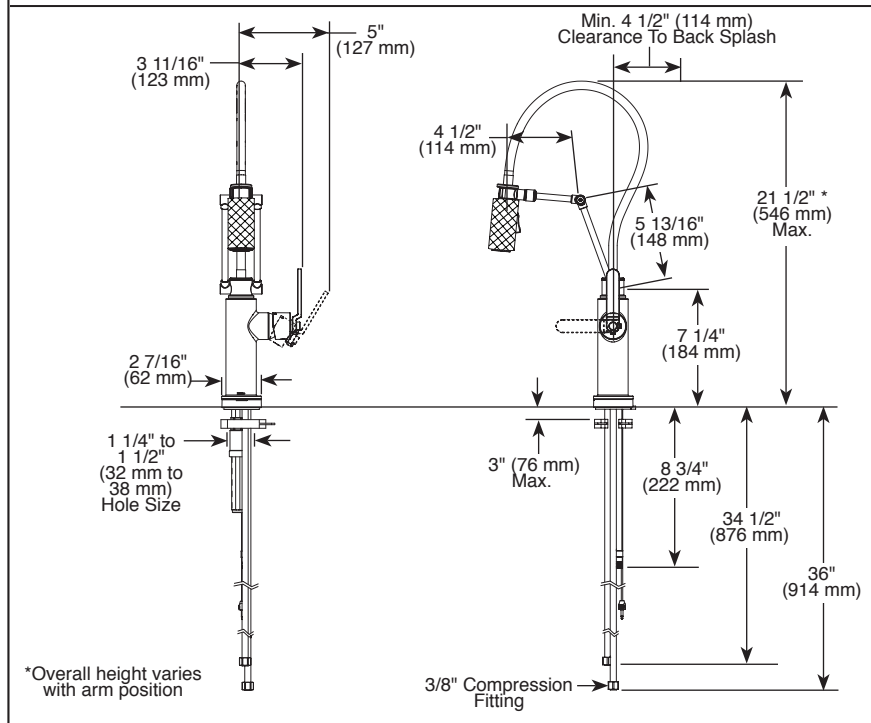

BRIZO®

KITCHEN FAUCETS

- Litze™ Collection
- Single Handle Articulating Deck Mount

Submitted Model No.: _____

Specific Features: _____

FEATURES:

- MagneDock® Magnetic Docking
- SmartTouch® On/Off Functionality
- TempID® indicator light shows water temperature and signals when batteries run low

STANDARD SPECIFICATIONS:

- Maximum 1.8 gpm @ 60 psi, 6.8 L/min @ 414 kPa
- One hole mount
- Diamond coated ceramic cartridge
- 3/8" O.D. straight, staggered PEX supply lines
- Arm rotates 360°
- Two-function wand: Aerated stream or spray
- Dual integral check valves in sprayer
- Quick Snap® connect hoses
- 23" (584 mm) above-deck exposed hose

Note: Exterior arm screws are decorative and will NOT need to be tightened during the lifetime of the faucet. Turning or removing screws may hinder arm functionality and will void the faucet warranty.