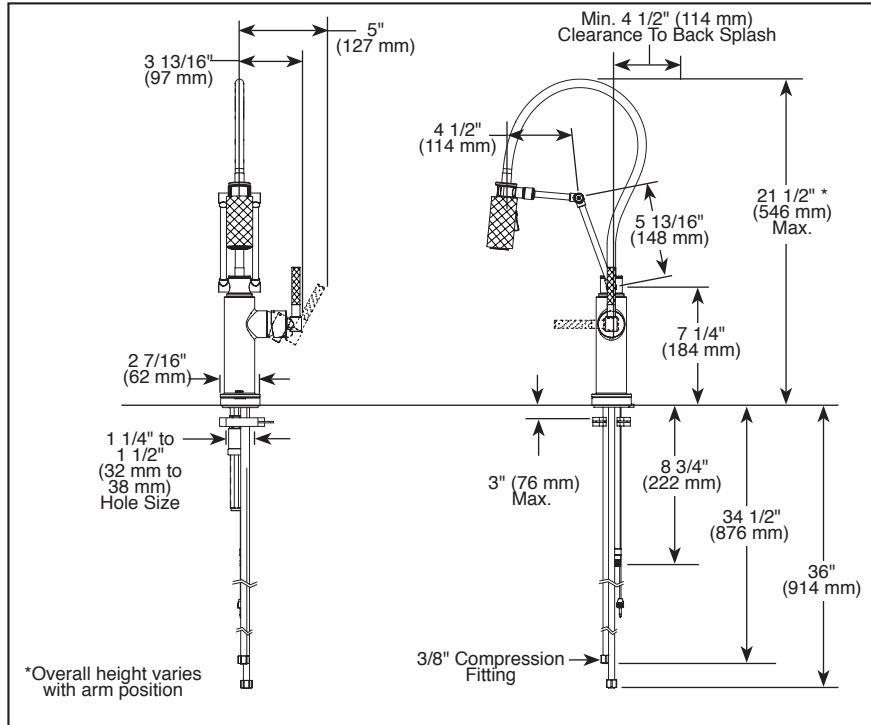

BRIZO®

KITCHEN FAUCETS

- Litze™ Collection
- Single Handle Articulating Deck Mount

Submitted Model No.: _____

Specific Features: _____

FEATURES:

- MagneDock® Magnetic Docking
- SmartTouch® On/Off Functionality
- TempID® indicator light shows water temperature and signals when batteries run low

STANDARD SPECIFICATIONS:

- Maximum 1.8 gpm @ 60 psi, 6.8 L/min @ 414 kPa
- One hole mount
- Diamond coated ceramic cartridge
- 3/8" O.D. straight, staggered PEX supply lines
- Arm rotates 360°
- Two-function wand: Aerated stream or spray
- Dual integral check valves in sprayer
- Quick Snap® connect hoses
- 23" (584 mm) above-deck exposed hose

Note: Exterior arm screws are decorative and will NOT need to be tightened during the lifetime of the faucet. Turning or removing screws may hinder arm functionality and will void the faucet warranty.

WARRANTY

- Lifetime limited warranty on parts (other than electronic parts and batteries) and finishes; or, for commercial users, for 5 years from date of purchase.
- 5 year limited warranty on electronic parts (other than batteries); or, for commercial users, for 1 year from the date of purchase. No warranty is provided on batteries.

COMPLIES WITH:

- ASME A112.18.1 / CSA B125.1
- ASME A112.18.6

♿ Indicates compliance to ICC/ANSI A117.1

- Verified compliant with .25% weighted average Pb content regulations.

▲ Designate proper finish suffix

Brizo Kitchen & Bath Company reserves the right (1) to make changes in specifications and materials, and (2) to change or discontinue models, both without notice or obligation. Dimensions are for reference only. See current full-line price book or www.brizo.com for finish options and product availability.

BSP-K-64243LF Rev. C

Brizo Kitchen & Bath Company