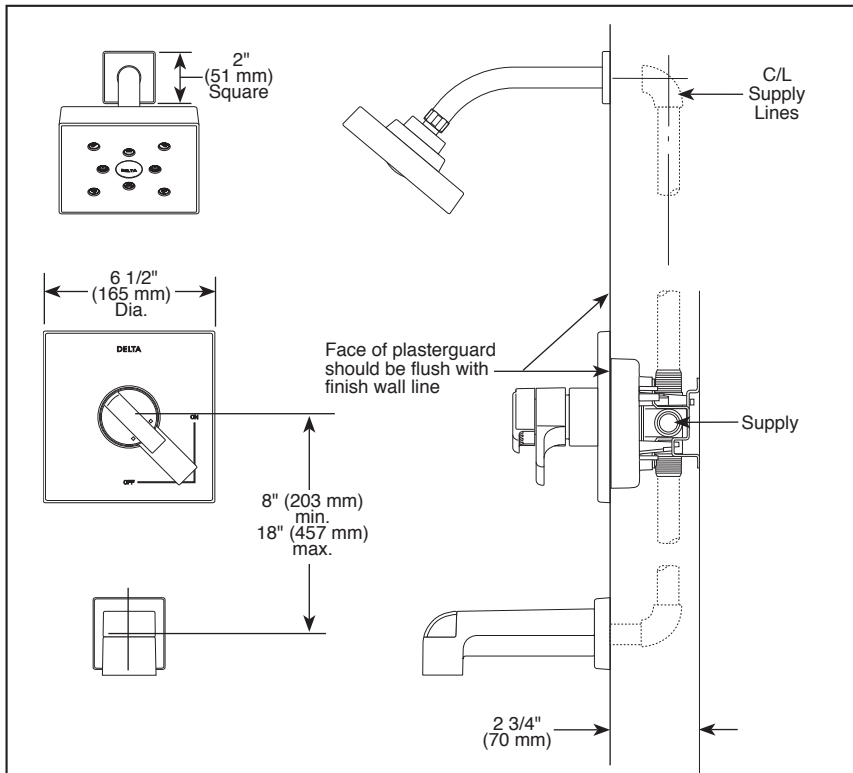

▲ Designate Proper Finish Suffix