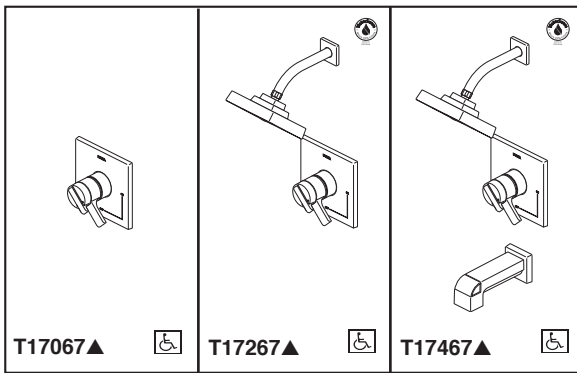

# TUB AND SHOWER FAUCET TRIM

- Ara™ Bath Collection
- Valve Only (T17067)
- Shower Only (T17267)
- Tub/Shower (T17467)

Submitted Model No.: \_\_\_\_\_

Specific Features: \_\_\_\_\_

## FEATURES:

- Monitor® 17 Series pressure balanced bath mixing valve trim
- Single function H<sub>2</sub>Okinetic® Technology showerhead

## STANDARD SPECIFICATIONS:

- Maintains a balanced pressure of hot and cold water even when a valve is turned on or off elsewhere in the system.
- 2.0 gpm @ 80 psi, 7.60 L/min @ 550 kPa
- For use with MultiChoice® Universal rough valve body. (R10000 Series)
- Back-to-back installation capability.
- Solid brass forged body.
- Lever volume control handle; temperature adjustment dial.
- Field adjustable to limit handle rotation into hot water zone.
- Maximum dial rotation adjustable between 90° and 180°.
- All parts replaceable from the front of the valve.
- Red/blue indicator markings.
- Stem extension kit RP77992 can be ordered to allow for an additional 1 3/4" wall thickness. RP77992 ships with chrome escutcheon screws. For special finishes also order RP12630 escutcheon screws in desired finish.