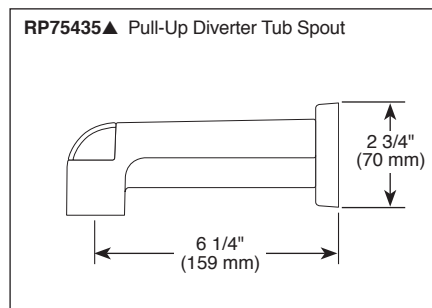

TUB AND SHOWER FAUCET TRIM

- Ara™ Bath Collection
- Valve Only (T17067)
- Shower Only (T17267)
- Tub/Shower (T17467)

Submitted Model No.: _____

Specific Features: _____

FEATURES:

- Monitor® 17 Series pressure balanced bath mixing valve trim
- Single function H₂Okinetic® Technology showerhead

STANDARD SPECIFICATIONS:

- Maintains a balanced pressure of hot and cold water even when a valve is turned on or off elsewhere in the system.
- 2.0 gpm @ 80 psi, 7.60 L/min @ 550 kPa
- For use with MultiChoice® Universal rough valve body. (R10000 Series)
- Back-to-back installation capability.
- Solid brass forged body.
- Lever volume control handle; temperature adjustment dial.
- Field adjustable to limit handle rotation into hot water zone.
- Maximum dial rotation adjustable between 90° and 180°.
- All parts replaceable from the front of the valve.
- Red/blue indicator markings.
- Stem extension kit RP77992 can be ordered to allow for an additional 1 3/4" wall thickness. RP77992 ships with chrome escutcheon screws. For special finishes also order RP12630 escutcheon screws in desired finish.

WARRANTY

- Lifetime limited warranty on parts (other than electronic parts and batteries) and finishes; or, for commercial users, for 5 years from date of purchase.
- 5 year limited warranty on electronic parts (other than batteries); or, for commercial users, for 1 year from the date of purchase. No warranty is provided on batteries.

▲ Designate Proper Finish Suffix

COMPLIES WITH:

- ASME A112.18.1 / CSA B125.1
- ASSE 1016
- ☑ Indicates compliance to ICC/ANSI A117.1 - Valve control only
- EPA WaterSense®

55 E 11th Street, Indianapolis, Indiana 46280
350 South Edgeware Road, St. Thomas, ON N5P 4L1
© 2016 Masco Corporation of Indiana