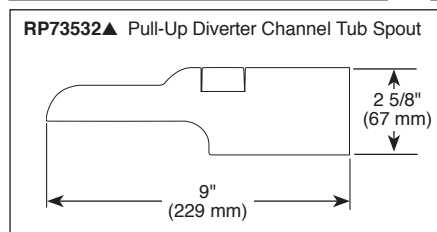

TUB AND SHOWER FAUCET TRIM

- Ara™ Bath Collection
- Valve Only (T17067)
- Shower Only (T17267)
- Tub/Shower (T17467)

Submitted Model No.: _____

Specific Features: _____

FEATURES:

- Monitor® 17 Series pressure balanced bath mixing valve trim
- Single function H₂Okinetic® Technology showerhead

STANDARD SPECIFICATIONS:

- Maintains a balanced pressure of hot and cold water even when a valve is turned on or off elsewhere in the system.
- 2.0 gpm @ 80 psi, 7.60 L/min @ 550 kPa
- For use with MultiChoice® Universal rough valve body. (R10000 Series)
- Back-to-back installation capability.
- Solid brass forged body.
- Lever volume control handle; temperature adjustment dial.
- Field adjustable to limit handle rotation into hot water zone.
- Maximum dial rotation adjustable between 90° and 180°.
- All parts replaceable from the front of the valve.
- Red/blue indicator markings.
- Stem extension kit RP77992 can be ordered to allow for an additional 1 3/4" wall thickness. RP77992 ships with chrome escutcheon screws. For special finishes also order RP12630 escutcheon screws in desired finish.

WARRANTY

- Lifetime limited warranty on parts (other than electronic parts and batteries) and finishes; or, for commercial users, for 5 years from date of purchase.
- 5 year limited warranty on electronic parts (other than batteries); or, for commercial users, for 1 year from the date of purchase. No warranty is provided on batteries.

▲ Designate Proper Finish Suffix

COMPLIES WITH:

- ASME A112.18.1 / CSA B125.1
- ASSE 1016
- ☑ Indicates compliance to ICC/ANSI A117.1 - Valve control only
- EPA WaterSense®

55 E 11th Street, Indianapolis, Indiana 46280
350 South Edgeware Road, St. Thomas, ON N5P 4L1
© 2016 Masco Corporation of Indiana