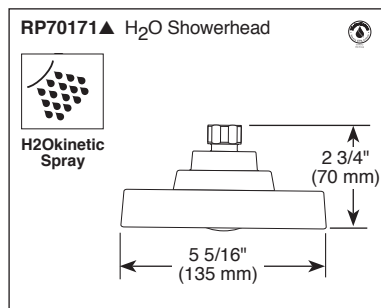

TUB AND SHOWER FAUCET TRIM

- Ara™ Bath Collection
- Valve Only (T17067)
- Shower Only (T17267)
- Tub/Shower (T17467)

Submitted Model No.: _____

Specific Features: _____

FEATURES:

- Monitor® 17 Series pressure balanced bath mixing valve trim
- Single function H₂Okinetic® Technology showerhead

STANDARD SPECIFICATIONS:

- Maintains a balanced pressure of hot and cold water even when a valve is turned on or off elsewhere in the system.
- 2.0 gpm @ 80 psi, 7.60 L/min @ 550 kPa
- For use with MultiChoice® Universal rough valve body. (R10000 Series)
- Back-to-back installation capability.
- Solid brass forged body.
- Lever volume control handle; temperature adjustment dial.
- Field adjustable to limit handle rotation into hot water zone.
- Maximum dial rotation adjustable between 90° and 180°.
- All parts replaceable from the front of the valve.
- Red/blue indicator markings.
- Stem extension kit RP77992 can be ordered to allow for an additional 1 3/4" wall thickness. RP77992 ships with chrome escutcheon screws. For special finishes also order RP12630 escutcheon screws in desired finish.

WARRANTY

- Lifetime limited warranty on parts (other than electronic parts and batteries) and finishes; or, for commercial users, for 5 years from date of purchase.
- 5 year limited warranty on electronic parts (other than batteries); or, for commercial users, for 1 year from the date of purchase. No warranty is provided on batteries.

▲ Designate Proper Finish Suffix

COMPLIES WITH:

- ASME A112.18.1 / CSA B125.1
- ASSE 1016
- ☑ Indicates compliance to ICC/ANSI A117.1 - Valve control only
- EPA WaterSense®

55 E 11th Street, Indianapolis, Indiana 46280
350 South Edgeware Road, St. Thomas, ON N5P 4L1
© 2016 Masco Corporation of Indiana