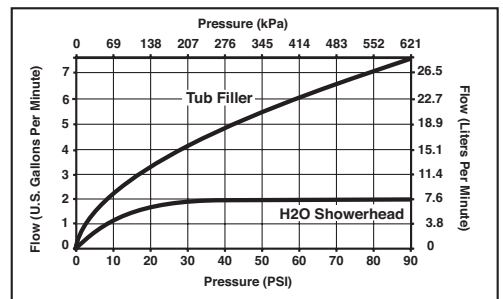

COMPLIES WITH:

- ASME A112.18.1 / CSA B125.1
- ASSE 1016
- ☑ Indicates compliance to ICC/ANSI A117.1 - Valve control only
- EPA WaterSense®