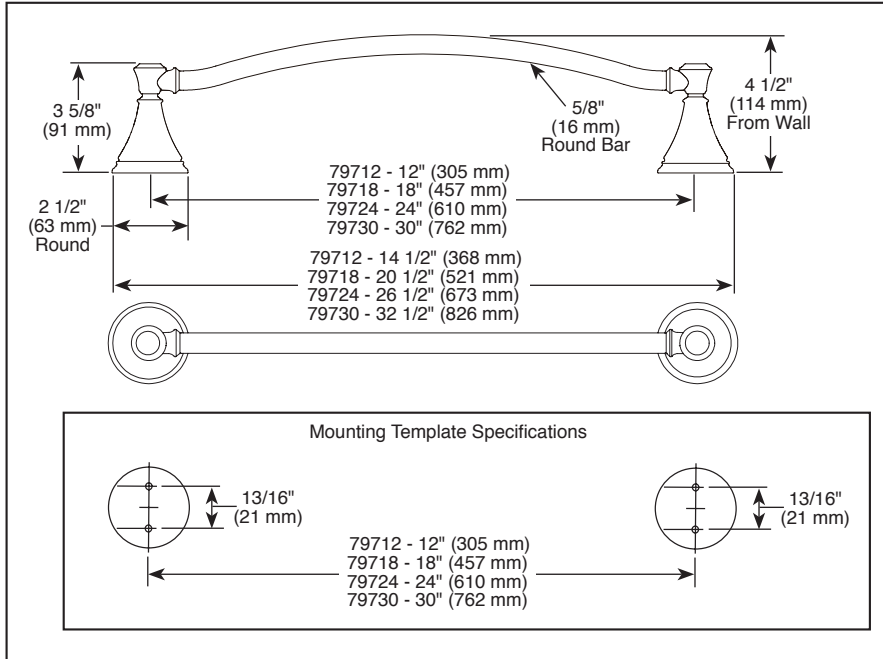

## ACCESSORIES

- Cassidy™ Bath Collection
- 12" Towel Bar
- 18" Towel Bar
- 24" Towel Bar
- 30" Towel Bar

Submitted Model No.: \_\_\_\_\_

Specific Features: \_\_\_\_\_

▲ Designate Proper Finish Suffix

### STANDARD SPECIFICATIONS:

- Wood blocking is preferable behind all wall surfaces. If wood blocking is not available, the following fasteners are suggested: Tile/Masonry-Plastic or lead Anchors Plaster/drywall-Toggle bolts.
- Mounting hardware and mounting template included with product.