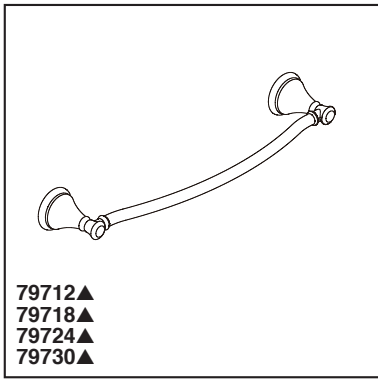

## ACCESSORIES

- Cassidy™ Bath Collection
- 12" Towel Bar
- 18" Towel Bar
- 24" Towel Bar
- 30" Towel Bar

Submitted Model No.: \_\_\_\_\_

Specific Features: \_\_\_\_\_

▲ Designate Proper Finish Suffix

### STANDARD SPECIFICATIONS:

- Wood blocking is preferable behind all wall surfaces. If wood blocking is not available, the following fasteners are suggested: Tile/Masonry-Plastic or lead Anchors Plaster/drywall-Toggle bolts.
- Mounting hardware and mounting template included with product.