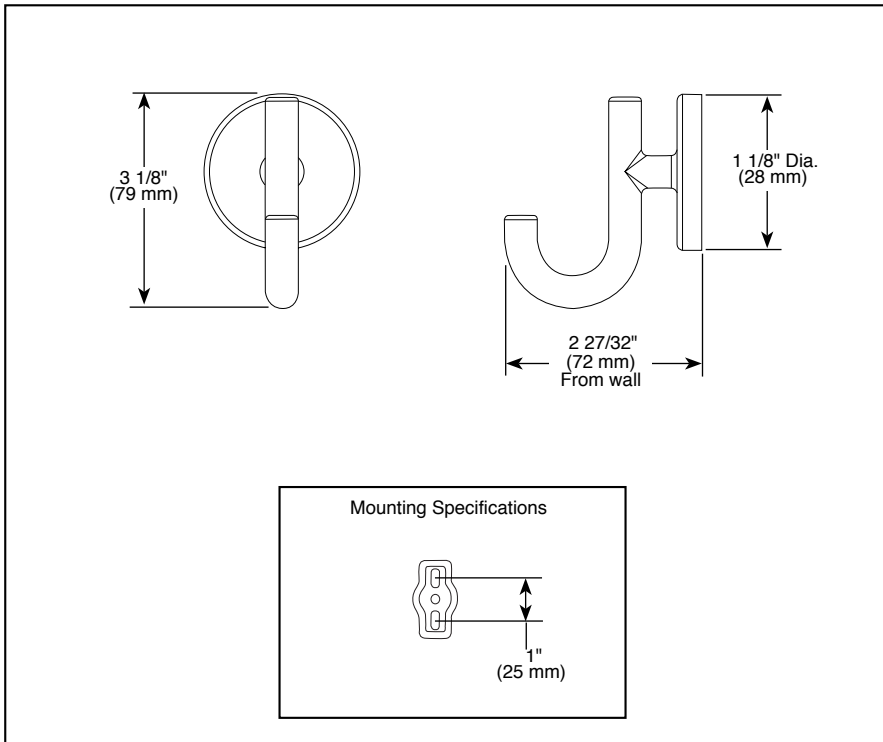

Submitted Model No.: _____

Specific Features: _____

▲ Designate Proper Finish Suffix

ACCESSORIES

- Trinsic® Bath Collection
- Robe Hook

STANDARD SPECIFICATIONS:

- Wood blocking is preferable behind all wall surfaces. If wood blocking is not available, the following fasteners are suggested: Tile/Masonry-Plastic or lead Anchors Plaster/drywall-Toggle bolts.
- Mounting hardware and mounting instructions included with product.