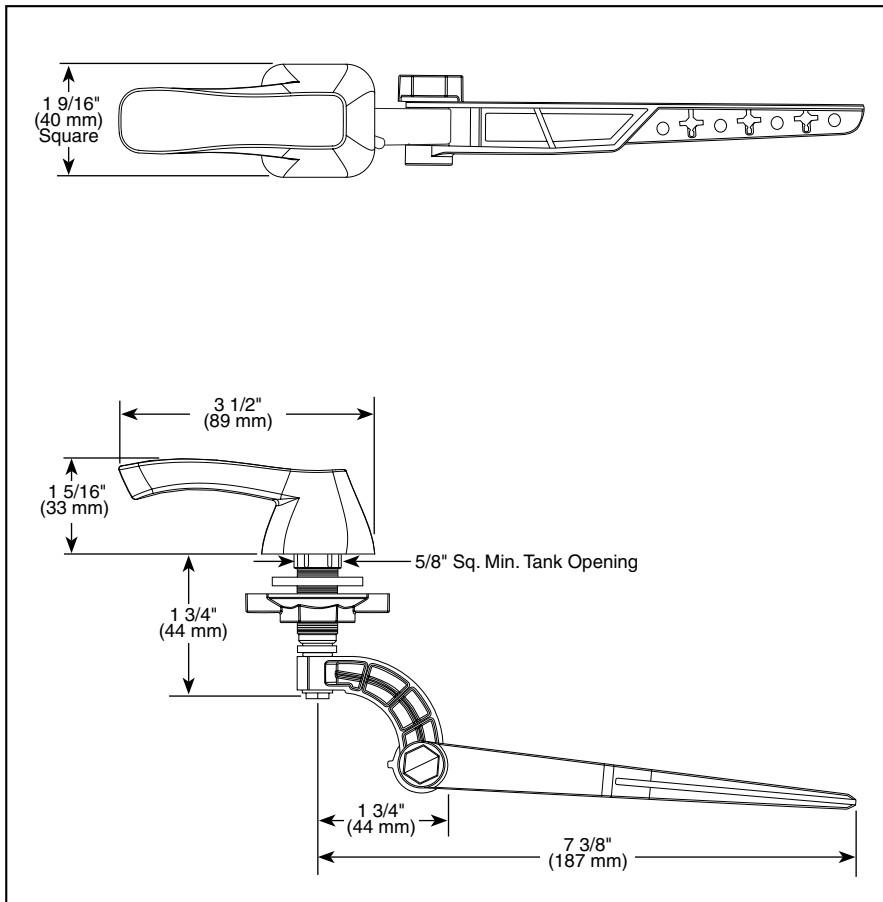

ACCESSORIES

- Tesla™ Bath Collection
- Universal Tank Lever

Submitted Model No.: _____

Specific Features: _____

▲ Designate proper finish suffix

STANDARD SPECIFICATIONS:

- Installation instructions included with product.
- Universal left front or left side mount tank lever.
- Can work in right side mount toilets.