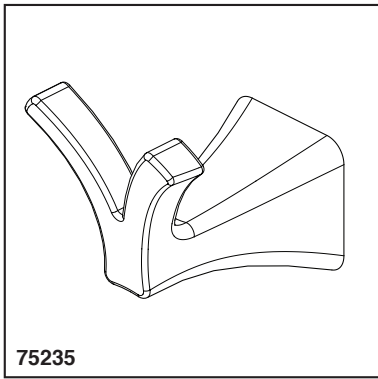

## ACCESSORIES

- Tesla™ Bath Collection
- Double Robe Hook

Submitted Model No.: \_\_\_\_\_

Specific Features: \_\_\_\_\_

### STANDARD SPECIFICATIONS:

- Wood blocking is preferable behind all wall surfaces. If wood blocking is not available, the following fasteners are suggested: Tile/Masonry-Plastic or lead Anchors Plaster/drywall-Toggle bolts.
- Mounting hardware included with product.