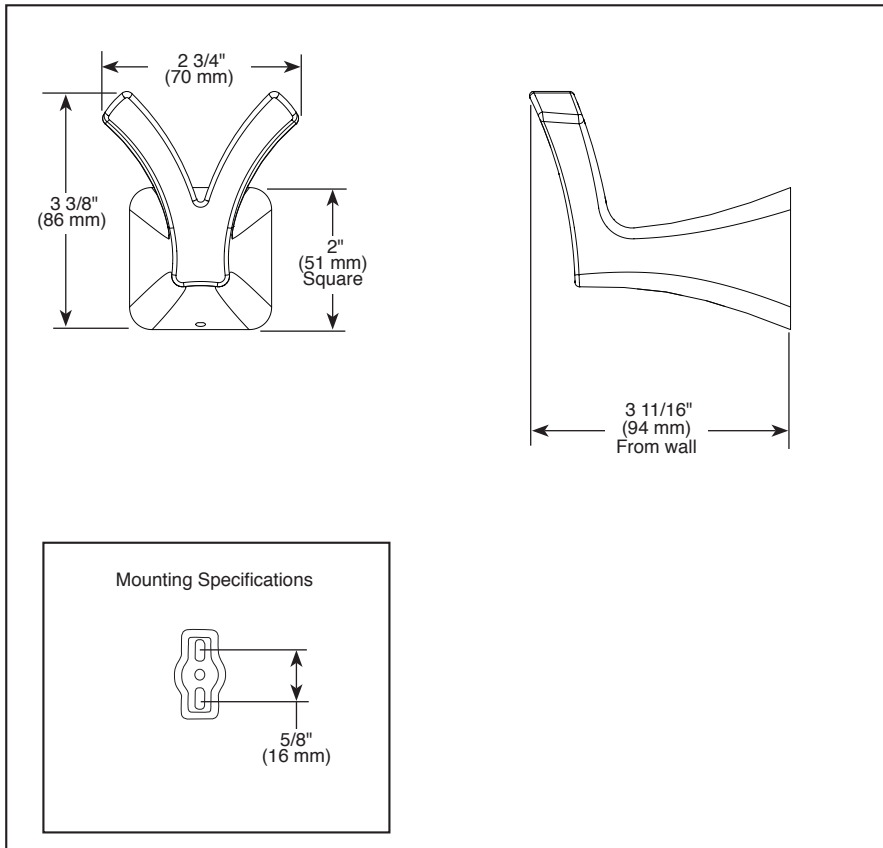

## ACCESSORIES

- Tesla™ Bath Collection
- Double Robe Hook

Submitted Model No.: \_\_\_\_\_

Specific Features: \_\_\_\_\_

### STANDARD SPECIFICATIONS:

- Wood blocking is preferable behind all wall surfaces. If wood blocking is not available, the following fasteners are suggested: Tile/Masonry-Plastic or lead Anchors Plaster/drywall-Toggle bolts.
- Mounting hardware included with product.