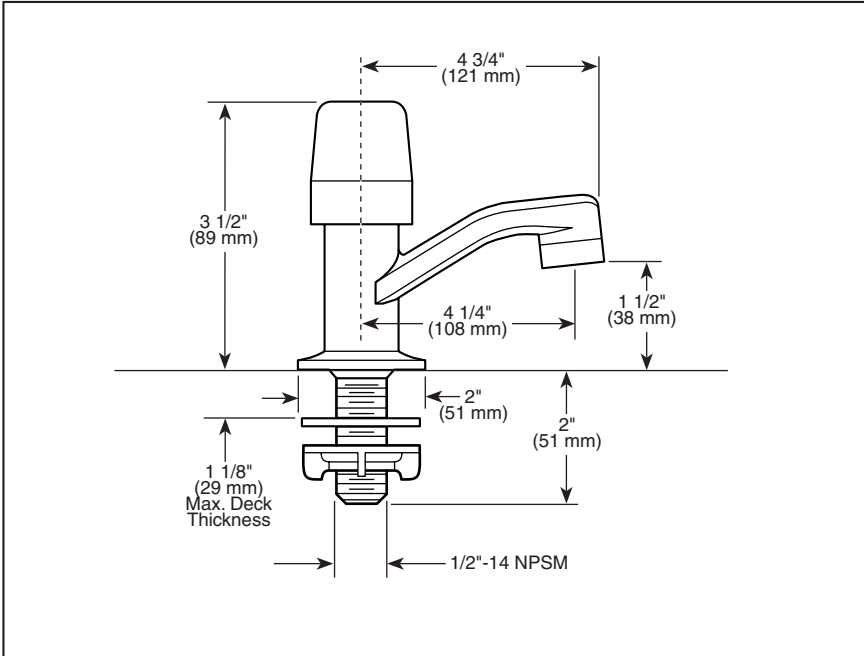

701LF-HDF

Submitted Model No.: _____

Specific Features: _____

LAVATORY FAUCETS

- Single Handle
- Slow Self-Closing
- Deck Mount Basin Faucet
- Single Hole Sink Applications

STANDARD SPECIFICATIONS:

- Single handle, slow self-closing faucet. For single hole deck mount applications.
- Solid brass fabricated body.
- Metering, vandal resistant, slow-close push handle.
- 4 1/4" (108 mm) rigid spout.
- .5 gpm (1.9 L/min) vandal resistant spray outlet. Total flow per actuation must not exceed .25 gal./cycle (1.0 L/cycle)
- All operating parts must be replaceable from above the deck.
- 1/2"-14 NPSM threaded male inlet shank.

COMPLIES WITH:

- ASME A112.18.1 / CSA B125.1
- Verified compliant with .25% weighted average Pb content regulations.

Delta reserves the right (1) to make changes in specifications and materials, and (2) to change or discontinue models, both without notice or obligation. Dimensions are for reference only. See current full-line price book or www.specselect.com for finish options and product availability.