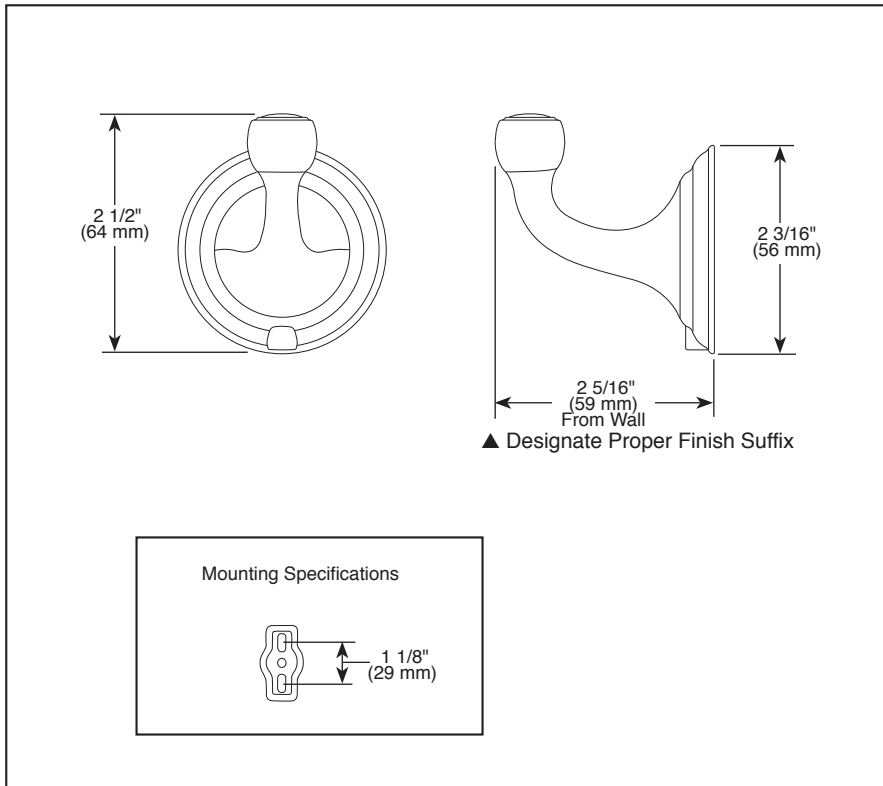

ACCESSORIES

- Windemere® Bath Collection
- Robe Hook

Submitted Model No.: _____

Specific Features: _____

▲ Designate Proper Finish Suffix

STANDARD SPECIFICATIONS:

- Wood blocking is preferable behind all wall surfaces. If wood blocking is not available, the following fasteners are suggested: Tile/Masonry-Plastic or lead Anchors Plaster/drywall-Toggle bolts.
- Mounting hardware included with product.