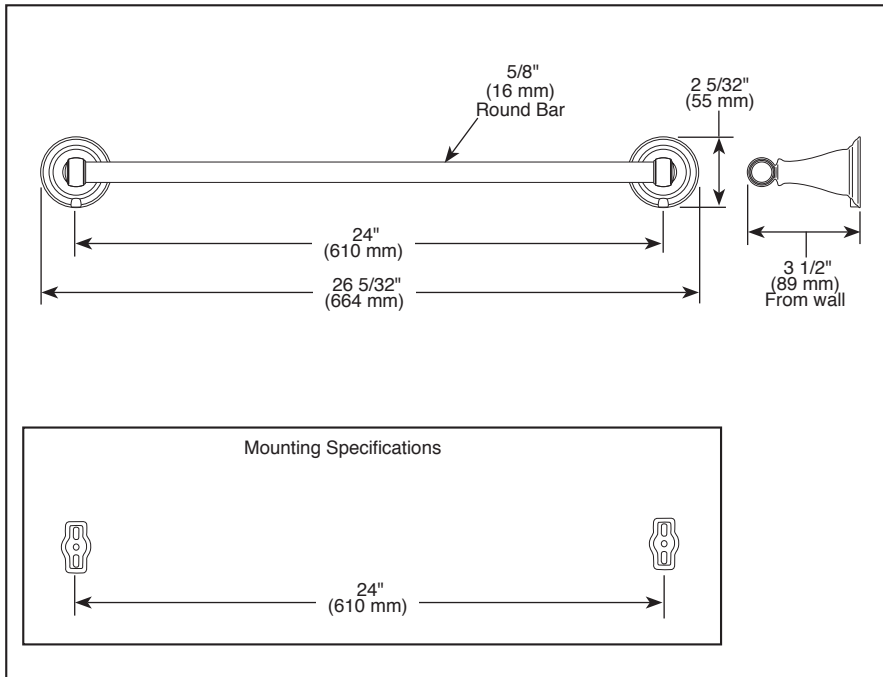

ACCESSORIES

- Windemere® Bath Collection
- 24" Towel Bar

Submitted Model No.: _____
Specific Features: _____

▲ Designate Proper Finish Suffix

STANDARD SPECIFICATIONS:

- Wood blocking is preferable behind all wall surfaces. If wood blocking is not available, the following fasteners are suggested: Tile/Masonry-Plastic or lead Anchors Plaster/drywall-Toggle bolts.
- Mounting hardware and mounting template included with product.