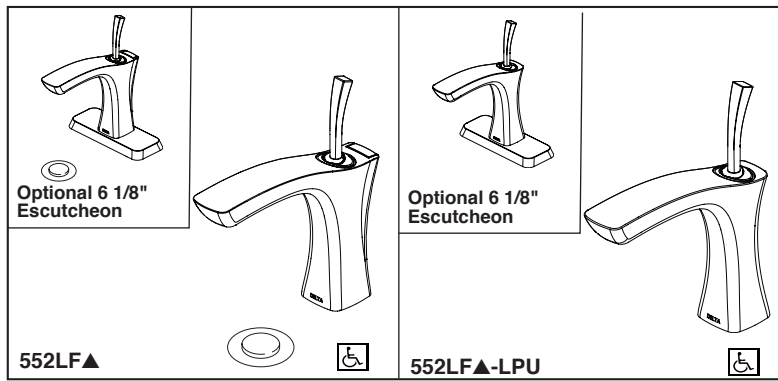

# LAVATORY FAUCETS

- Tesla™ Bath Collection
- Single Handle Deck Mount
- 1 or 3 Hole Mount (Optional 6 1/8" Escutcheon Included)

Submitted Model No.: \_\_\_\_\_

Specific Features: \_\_\_\_\_

## STANDARD SPECIFICATIONS:

- Single handle lavatory deck faucet.
- 1 or 3 hole mount (6 1/8" (156 mm) escutcheon plate included).
- 4 11/16" (119 mm) long spout.
- 1 1/8" minimum - 1 1/2" maximum hole size.
- Joy stick handle. Control mechanism is the diamond embedded ceramic disc cartridge.
- Handle rotates 22°.
- Control handle shall return to neutral position when valve is turned off.
- 3/8" O.D. straight, staggered pex supply tubes 34 1/2" (876 mm) and 36" (914 mm) long.
- Maximum 1.50 gpm @ 60 psi, 5.7 L/min @ 414 kPa
- Models have metal drain with pop-up type fitting with plated flange and stopper.
- "LPU" models less pop-up drain; no lift rod.
- Max. mounting deck thickness is 2 1/8" (54 mm).
- Drain operates using vertical slide mechanism.
- Red/blue indicators.