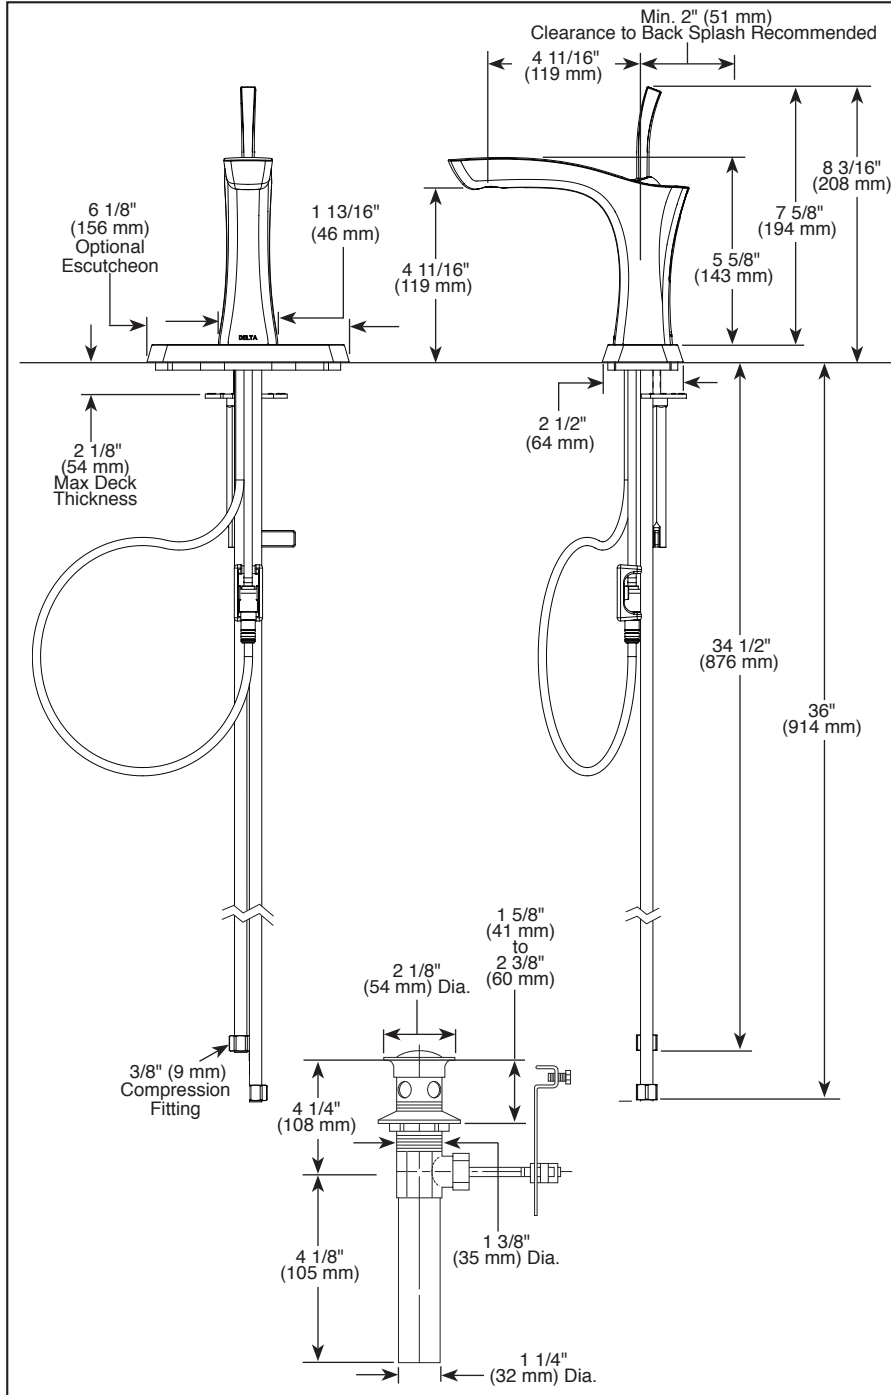

# LAVATORY FAUCETS

- Tesla™ Bath Collection
- Single Handle Deck Mount
- 1 or 3 Hole Mount (Optional 6 1/8" Escutcheon Included)

Submitted Model No.: \_\_\_\_\_

Specific Features: \_\_\_\_\_

## STANDARD SPECIFICATIONS:

- Single handle lavatory deck faucet.
- 1 or 3 hole mount (6 1/8" (156 mm) escutcheon plate included).
- 4 11/16" (119 mm) long spout.
- 1 1/8" minimum - 1 1/2" maximum hole size.
- Joy stick handle. Control mechanism is the diamond embedded ceramic disc cartridge.
- Handle rotates 22°.
- Control handle shall return to neutral position when valve is turned off.
- 3/8" O.D. straight, staggered pex supply tubes 34 1/2" (876 mm) and 36" (914 mm) long.
- Maximum 1.50 gpm @ 60 psi, 5.7 L/min @ 414 kPa
- Models have metal drain with pop-up type fitting with plated flange and stopper.
- "LPU" models less pop-up drain; no lift rod.
- Max. mounting deck thickness is 2 1/8" (54 mm).
- Drain operates using vertical slide mechanism.
- Red/blue indicators.