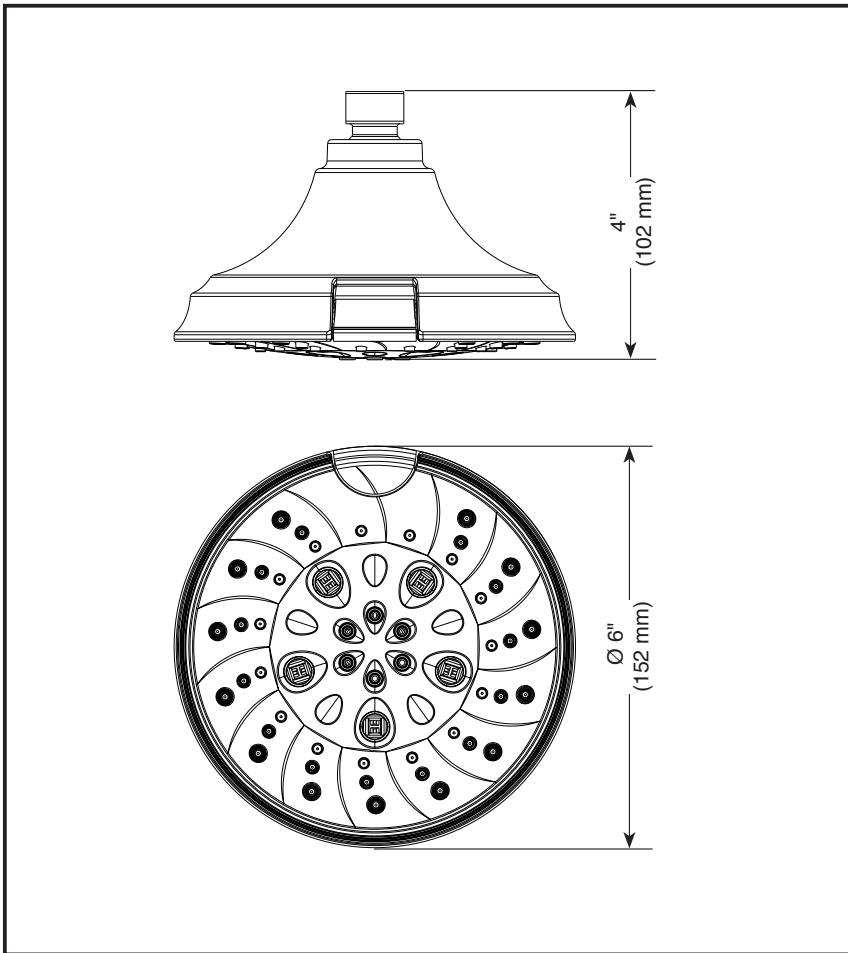

▲ Designate proper finish suffix

Spray Pattern

- H₂Okinetic Spray
- Full Body Spray
- Massage Spray
- Full Spray w/ Massage
- Pause

Delta reserves the right (1) to make changes in specifications and materials, and (2) to change or discontinue models, both without notice or obligation. Dimensions are for reference only. See current full-line price book or www.deltafaucet.com for finish options and product availability.

DSP-B-52669 Rev. A

55 E. 111th Street, Indianapolis, Indiana 46280
350 South Edgeware Road, St. Thomas, Ontario Canada N5P 4L1
© 2016 Masco Corporation of Indiana