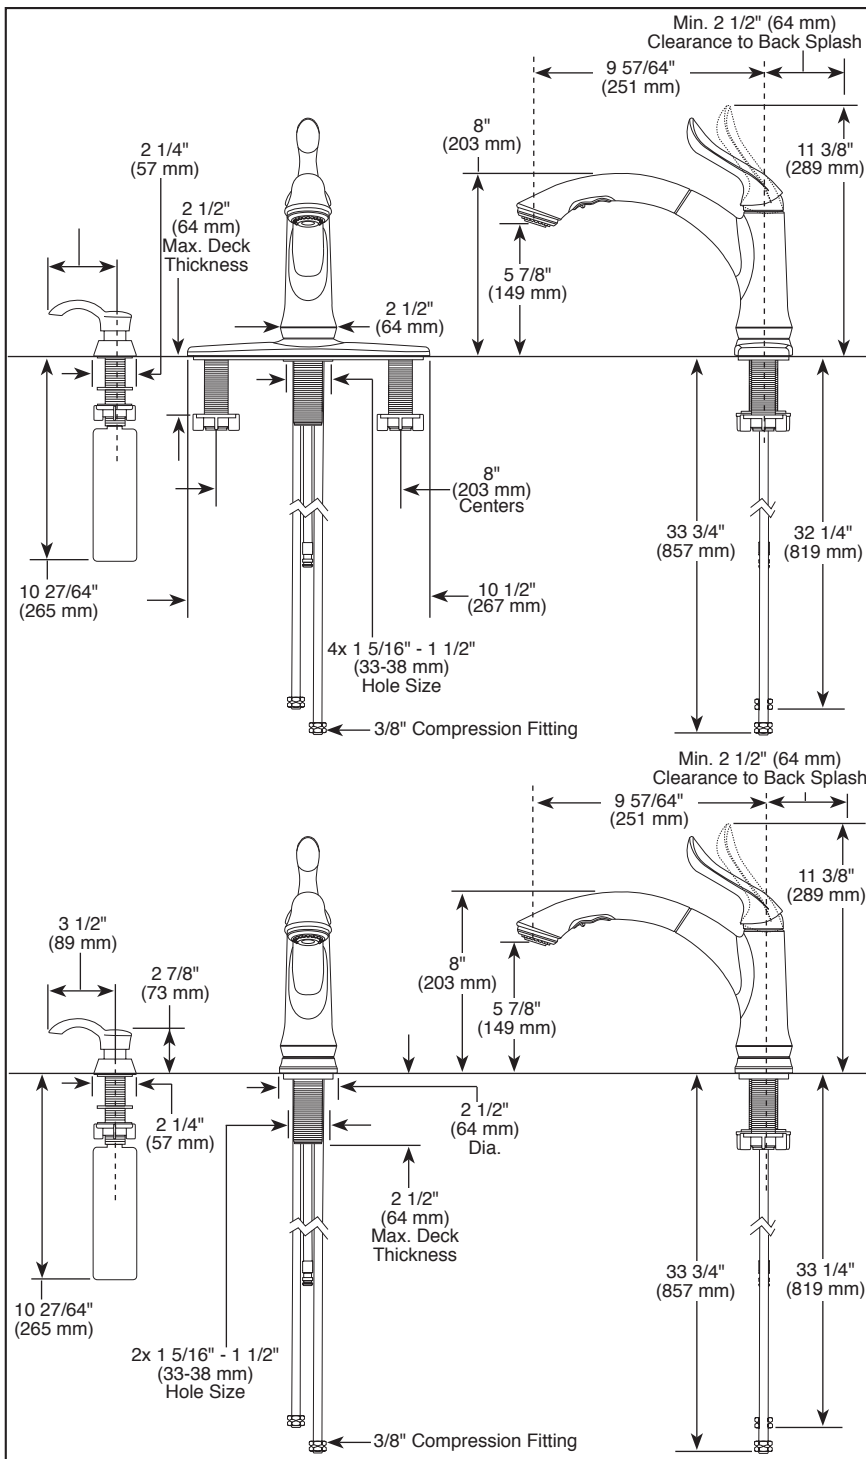

Submitted Model No.: _____

Specific Features: _____

▲ Designate Proper Finish Suffix

Delta reserves the right (1) to make changes in specifications and materials, and (2) to change or discontinue models, both without notice or obligation. Dimensions are for reference only. See current full-line price book or www.deltafaucet.com for finish options and product availability.

DSP-K-4353-SD-DST Rev. B

KITCHEN FAUCETS

- Linden™ Series
- Single Handle Pull-Out

FEATURES:

- DIAMOND Seal® Technology
- Touch-Clean® Sprayhead
- 2-Function Pull-Out w/Multi-Flow™

STANDARD SPECIFICATIONS:

- Max flow rate of 1.5 gpm @ 60 PSI (5.7 L/min @ 414 kPa) in spray and standard aerated mode
- Max flow rate of 2.2 gpm @ 60 PSI (8.3 L/min @ 414 kPa) in aerated mode using Multi-Flow™ feature
- One, two, three, or four hole mount (escutcheon included)
- Diamond coated ceramic cartridge
- 3/8" O.D. straight, staggered PEX supply tubes
- Spout rotates 120°
- Red/blue indicator markings
- Two-function wand; aerated stream or spray
- Dual integral check valves in spout
- Spout is connected to valve body with a 53" (1346 mm) long hose