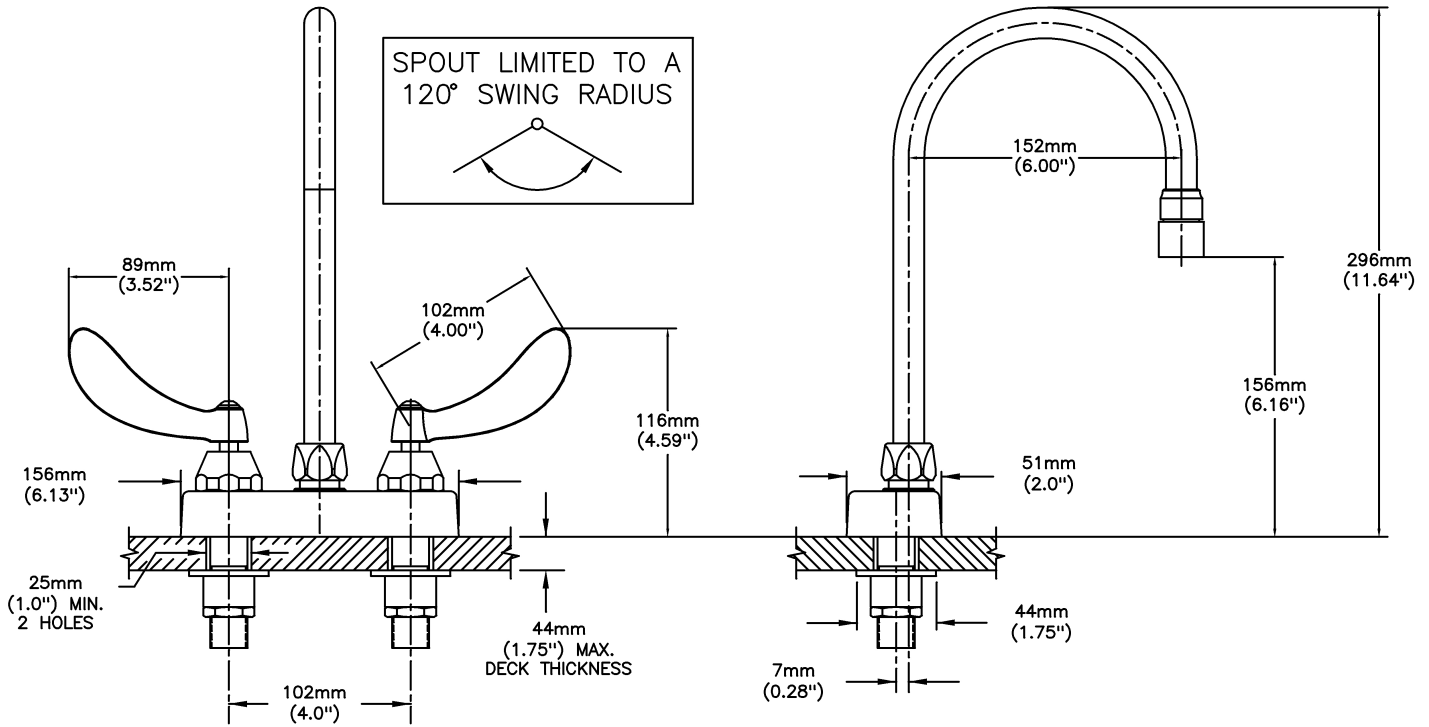

Lavatory Faucets

4" deck LESS pop-up - CER-TECK® ceramic structures

Model No: 27C4944-LS

COMPLIES WITH:

- Verified compliant with 0.25% weighted average Pb content regulations
- CSA certified.
- Complies to ASME A112.18.1/CSA B125.1
- Outlet options 2, 3, 4 and 7 are EPA WaterSense listed
- (Contact Delta Representative for State and/or Local Approvals)

SPECIFICATION:

- HEAVY DUTY CAST BRASS sink faucet
- 102mm (4") centers, two handle
- Polished chrome plated finish
- CER-TECK® ceramic structures
- Metal hold-down package
- Spout#: 9 - Gooseneck spout-6.0" spout reach - 10.4" height (unmounted)- Standard rigid/swivel field installation unless LS Limited swing option selected- Vandal resistant .090" wall thickness-(R4)
- Outlet#: 4 - Standard 1.5 GPM (5.7 L/Min) Flow Control Aerator
- Handle#: 4 - 102 mm (4") Blade Handles- ADA Compliant-Sanitary Hoods- Metal-Color indexed-Vandal resistant screws
- 120 degrees limited swing of spout (LS)

OPERATION:

- Not Available

(Dimensional drawing on following page)

Delta reserves the right (1) to make changes to specifications and materials, and (2) to change or discontinue models, both without notice or obligation. Dimensions are for reference. Measurement may vary plus or minus 6mm(0.25"). Mounting locations are suggested only. Check with local codes for requirements in your area. This spec was produced October 07, 2015.

INLET FOR 3/8" OR 1/2" FLEXIBLE RISER
OR 1/2-14 NPSM COUPLING NUT (NOT SUPPLIED)

Delta reserves the right (1) to make changes to specifications and materials, and (2) to change or discontinue models, both without notice or obligation. Dimensions are for reference. Measurement may vary plus or minus 6mm(0.25"). Mounting locations are suggested only. Check with local codes for requirements in your area. This spec was produced October 07, 2015.