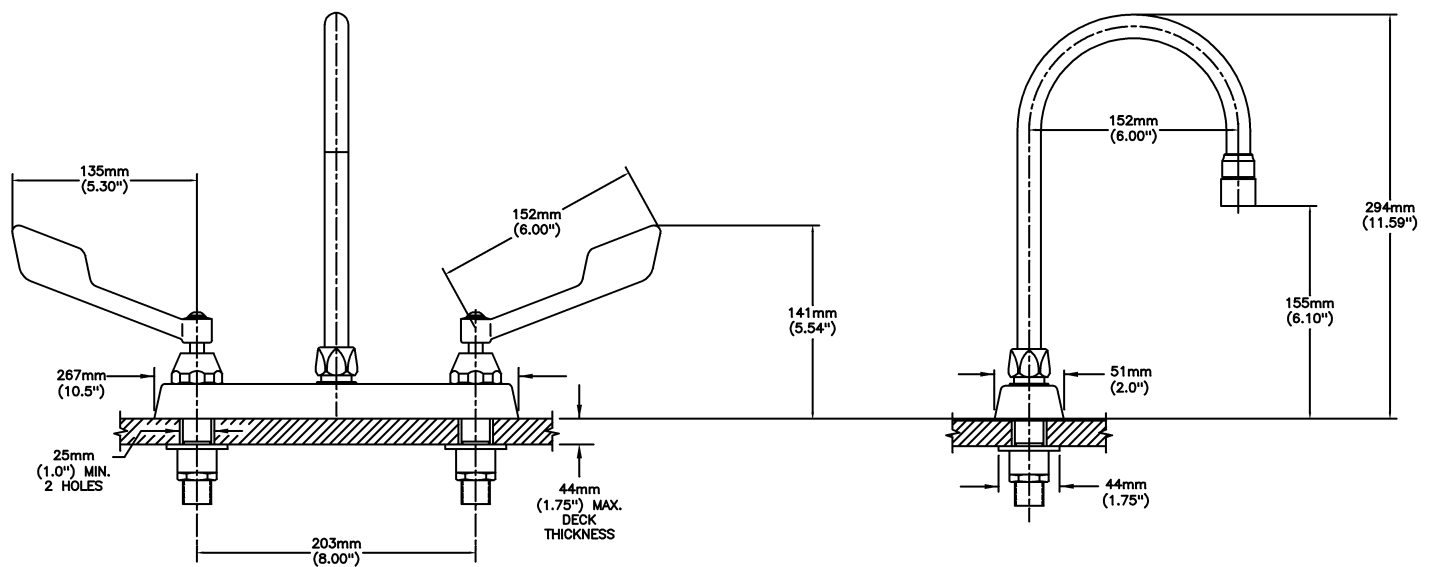

#### SPECIFICATION:

- Heavy Duty Cast Brass sink faucet
- 203 mm (8") centers
- Two handle
- Polished chrome plated finish
- Metal hold-down package
- CER-TECK® ceramic structures
- Spout#: 9 - Gooseneck spout-6.0" spout reach - 10.4" height (unmounted)- Standard rigid/swivel field installation unless LS Limited swing option selected- Vandal resistant .090" wall thickness-(R4)
- Outlet#: 5 - Vandal Resistant 0.5gpm (1.9 L/min) Laminar Outlet
- Handle#: 5 - 152 mm (6") Wrist Blade Handles-ADA Compliant- Sanitary Hoods-Metal-Color indexed-Vandal resistant screws

#### OPERATION:

- Not Available

***(Dimensional drawing on following page)***

Delta reserves the right (1) to make changes to specifications and materials, and (2) to change or discontinue models, both without notice or obligation. Dimensions are for reference. Measurement may vary plus or minus 6mm(0.25"). Mounting locations are suggested only. Check with local codes for requirements in your area. This spec was produced September 01, 2015.

INLET FOR 3/8" OR 1/2" FLEXIBLE RISER  
OR 1/2-14 NPSM COUPLING NUT (NOT SUPPLIED)

Delta reserves the right (1) to make changes to specifications and materials, and (2) to change or discontinue models, both without notice or obligation. Dimensions are for reference. Measurement may vary plus or minus 6mm(0.25"). Mounting locations are suggested only. Check with local codes for requirements in your area. This spec was produced September 01, 2015.