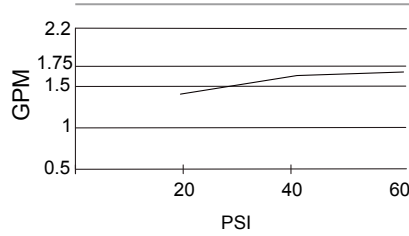

SPECIFICATIONS

PARMA™ PRE-RINSE SINGLE HANDLE PULL-DOWN KITCHEN FAUCET

Model

D455058

Description

- Ceramic disc valve
- 22 3/4" high spout, 10" spout length
- 2 function spray/aerated stream
- Spring-action wand
- 8" deck plate DA665051 sold separately for single hole mounting
- 1.75gpm (6.6L/min) max Aeration/2.2gpm (8.3L/min) max Spray @60psi
- Meets CEC Requirement

Aeration Flow Rate

Standards

NSF/ANSI 372

• NSF/ANSI 372

MEETS ASME A112.18.1M/A112.18.1

• ASME A112.18.1M/A112.18.1

• ADA Accessibility Guidelines for Buildings and Facilities - 309.4 Operation for Operable Parts