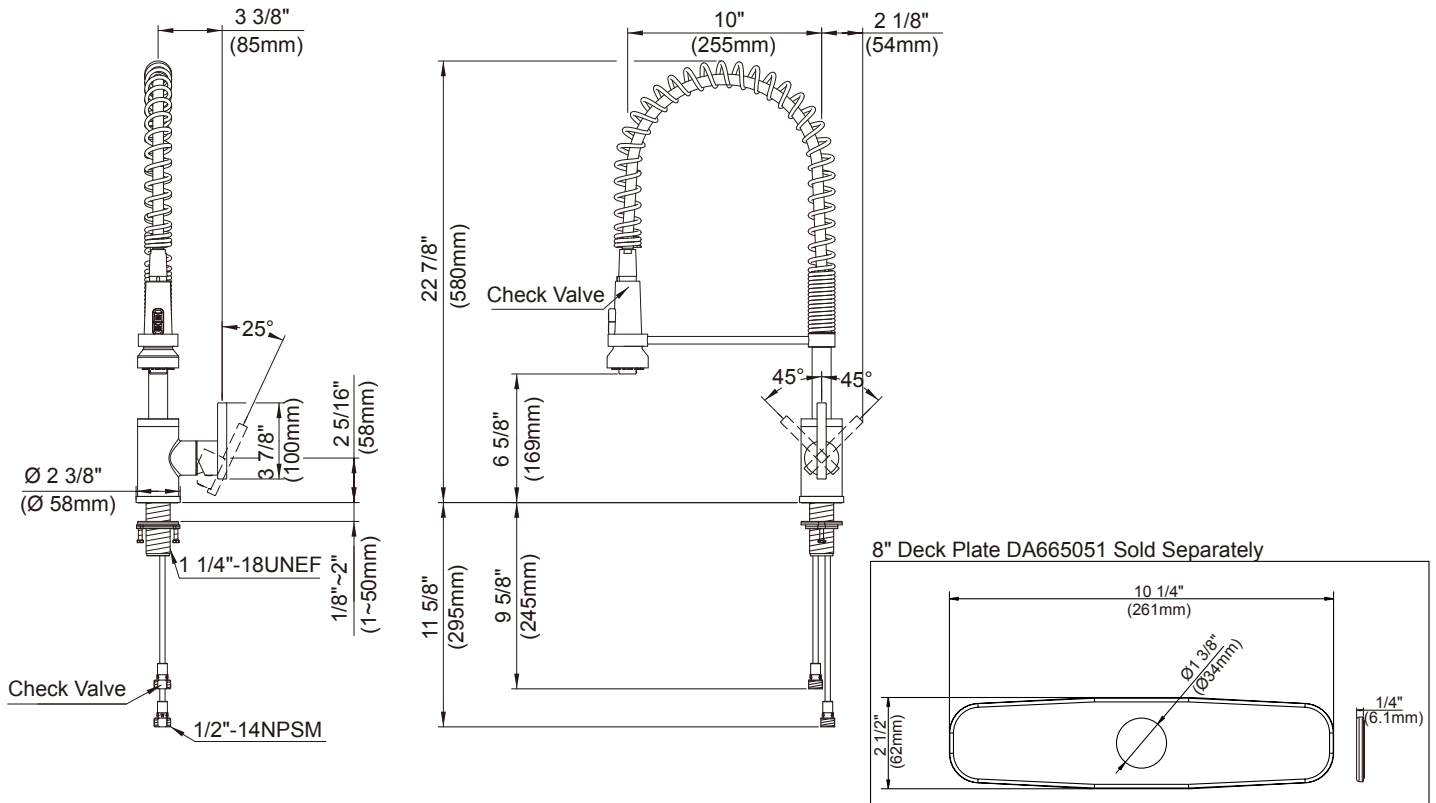

Finishes Available

- Chrome
- Other: Refer to Price List for additional finish