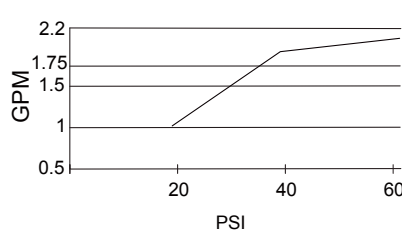

**SPECIFICATIONS**

**OPULENCE™ TWO HANDLE KITCHEN FAUCET WITH SPRAY**

**Model**

D404557

**Description**

- Ceramic disc valve
- 11" high spout, 9" spout length
- Matching brass spray
- 4 hole mount
- Bridge style faucet
- 2.2gpm (8.3L/min) maximum flow rate@60psi

**Flow Rate**

**Standards**

NSF/ANSI 372

• NSF/ANSI 372

• ASME A112.18.1M/A112.18.1

**Finishes Available**

- Chrome
- Other: Refer to Price List for additional finish

**Warranty**