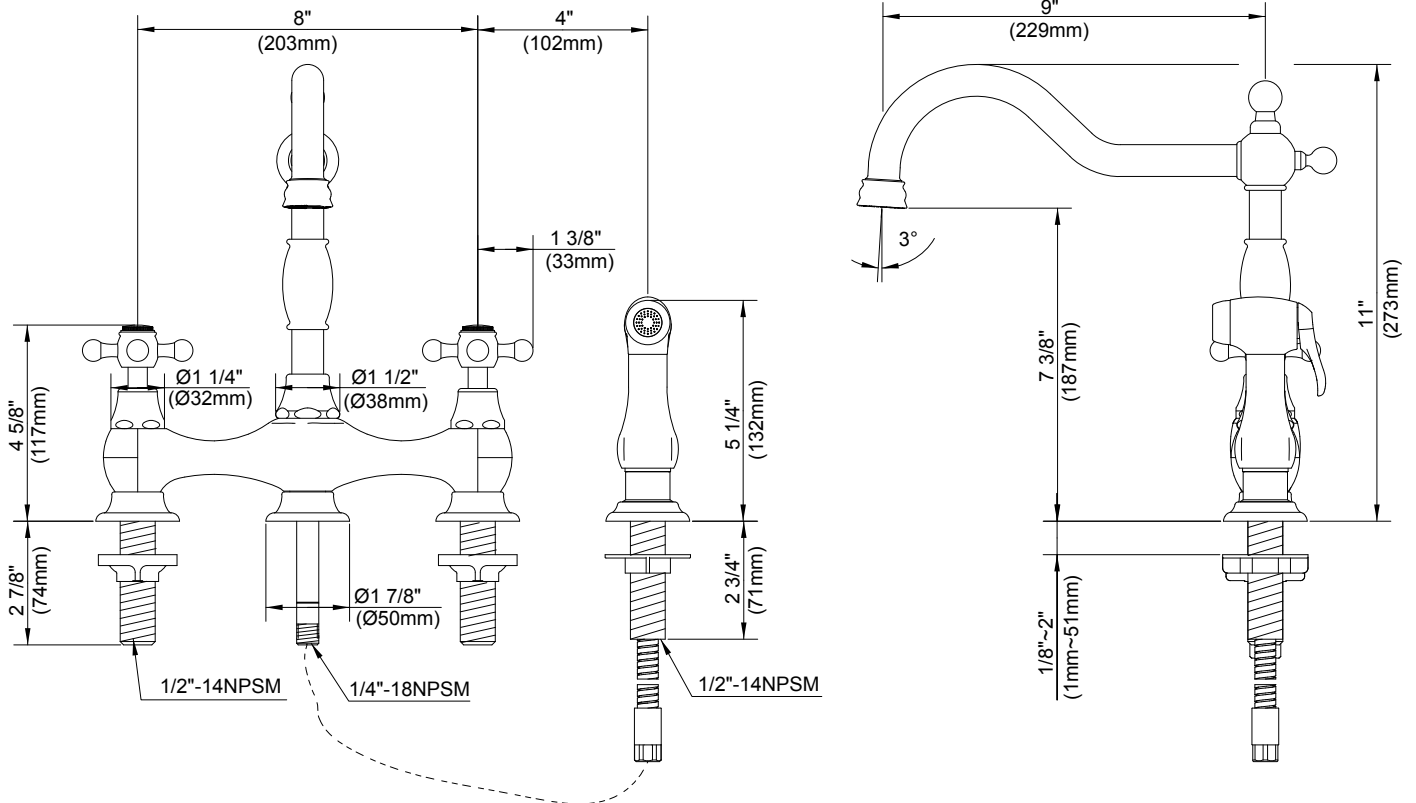

Warranty

Danze products are covered by a manufacturer's limited "lifetime" warranty for manufacturing defects.