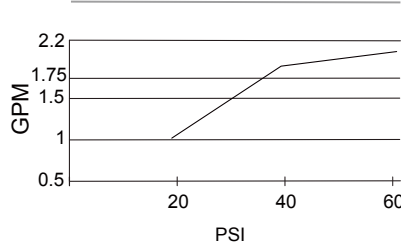

SPECIFICATIONS

ANTIOCH™ SINGLE HANDLE KITCHEN FAUCET

Model

D407521

Description

- Ceramic disc valve
- Double swivel spout extends up to 14"
- 12 1/2" high spout, 13 7/8" spout length
- Matching brass spray
- 2 hole mount
- 2.2gpm(8.3L/min) maximum aerator @60 psi

Flow Rate

Standards

NSF/ANSI 372

- NSF/ANSI 372

MEETS ASME A112.18.1M/A112.18.1

- ASME A112.18.1M/A112.18.1

- ADA Accessibility Guidelines for Buildings and Facilities - 309.4 Operation for Operable Parts

Warranty