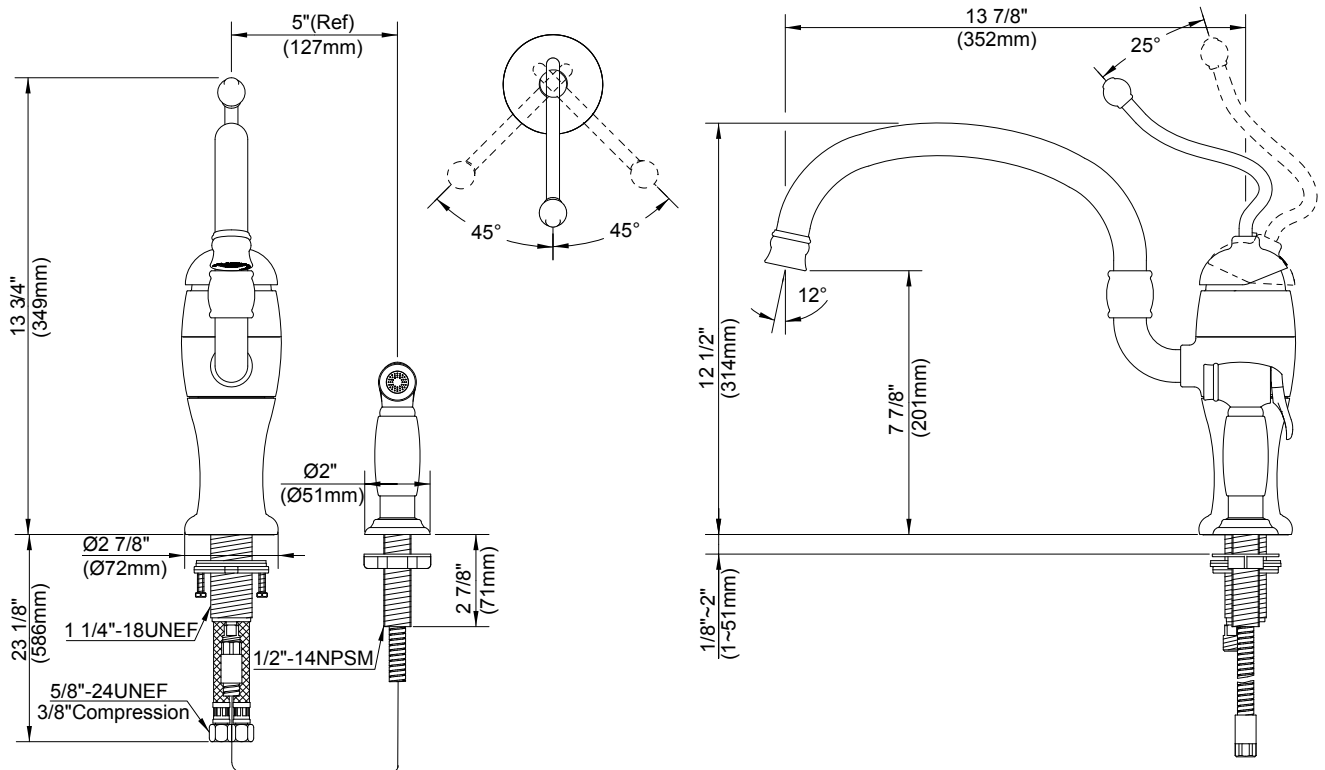

Finishes Available

- Chrome
- Other: Refer to Price List for additional finish