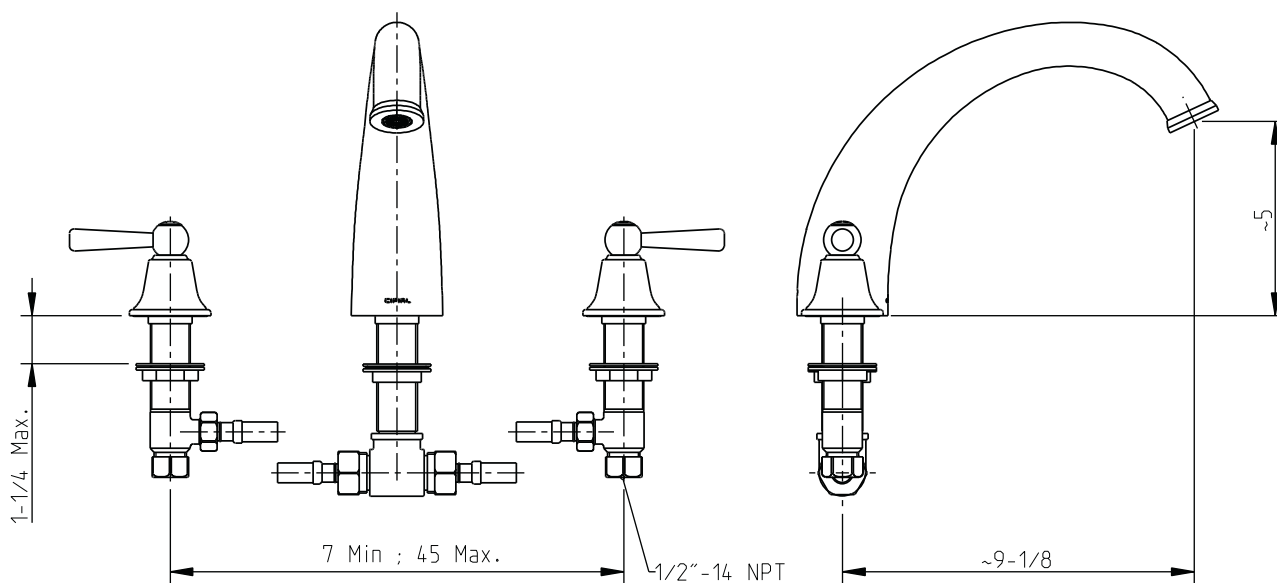

Sea Island

3 Pieces roman tub filler

www.cifial.eu
www.cifial.pt
www.cifial.pl
www.cifial.es
www.cifial.co.uk
www.cifialusa.com

dimensions inches

Rough: 289 730 999 (sold separately)

Attention:

Backflow protection must comply with local codes and regulations.

Models with hand shower must be installed with a listed inline anti-scald device.

www.cifial.eu

www.cifial.pt

www.cifial.pl

www.cifial.es

www.cifial.co.uk

www.cifialusa.com

Installer: Please leave all leaflets with the building owner to file for future reference