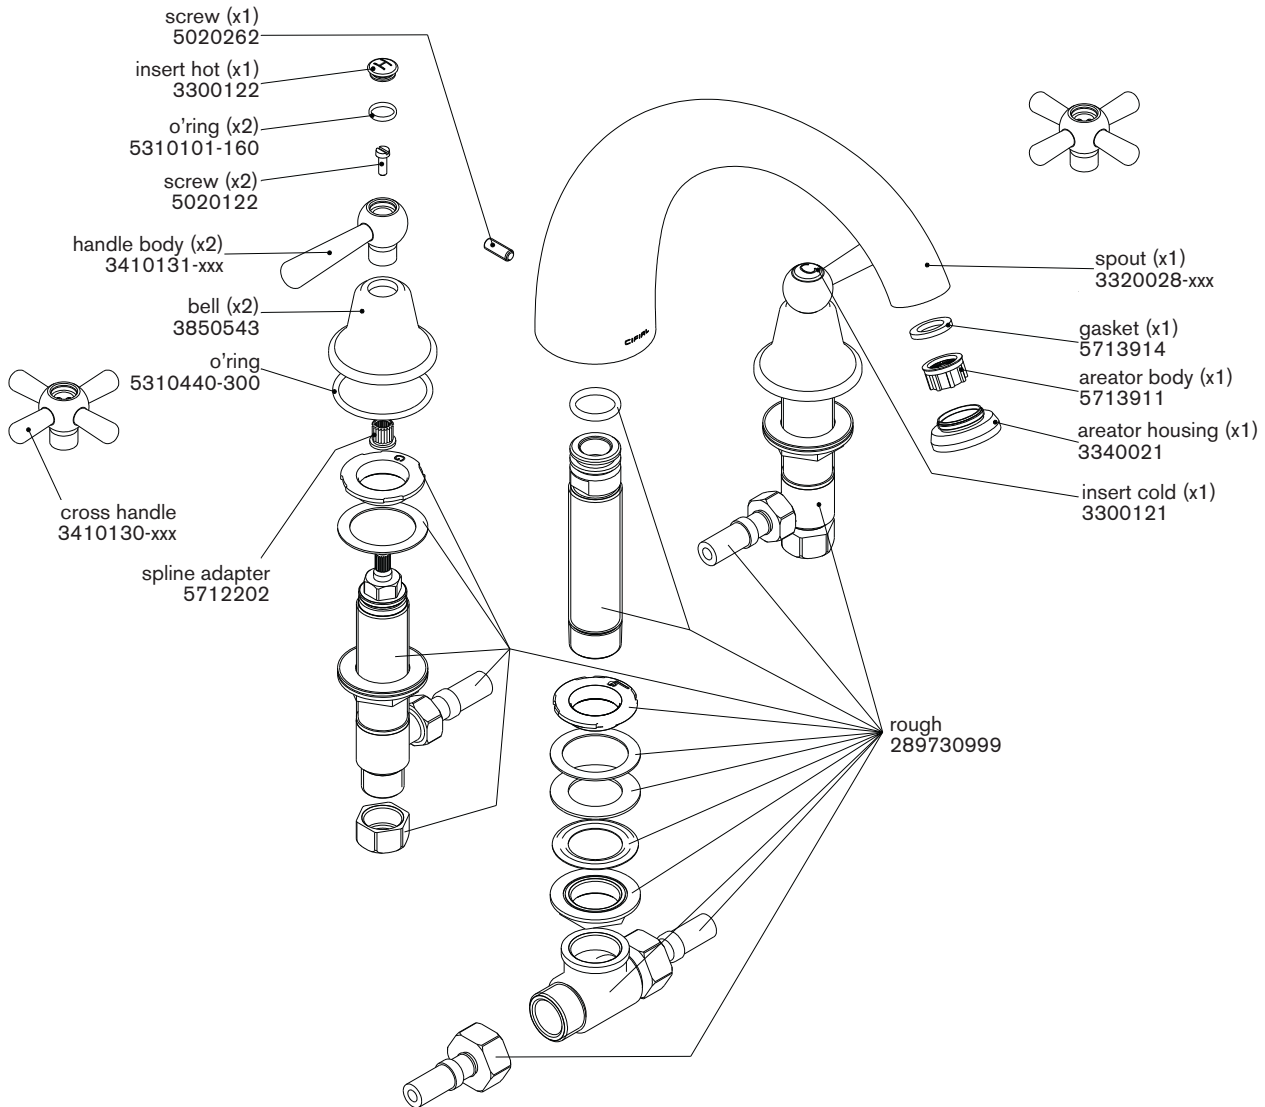

Sea Island

3 Pieces roman tub filler

www.cifial.eu
www.cifial.pt
www.cifial.pl
www.cifial.es
www.cifial.co.uk
www.cifialusa.com

dimensions inches

Rough: 289 730 999 (sold separately)

Attention:

Backflow protection must comply with local codes and regulations.

Models with hand shower must be installed with a listed inline anti-scald device.

www.cifial.eu

www.cifial.pt

www.cifial.pl

www.cifial.es

www.cifial.co.uk

www.cifialusa.com

Installer: Please leave all leaflets with the building owner to file for future reference