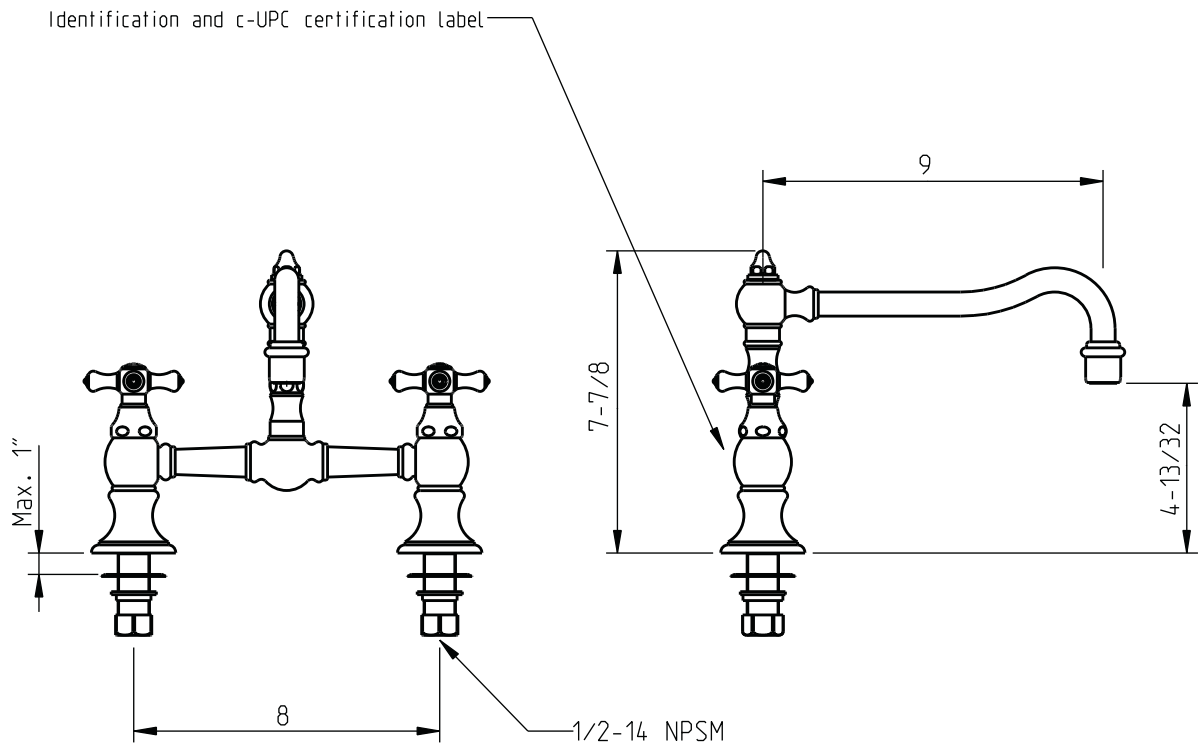

# TECHNICAL SPECIFICATIONS

## Highlands

Exposed hi-rise kitchen faucet with swivel spout

code | 267 235 xxx

5663306  
983ED010W02

dimensions inches