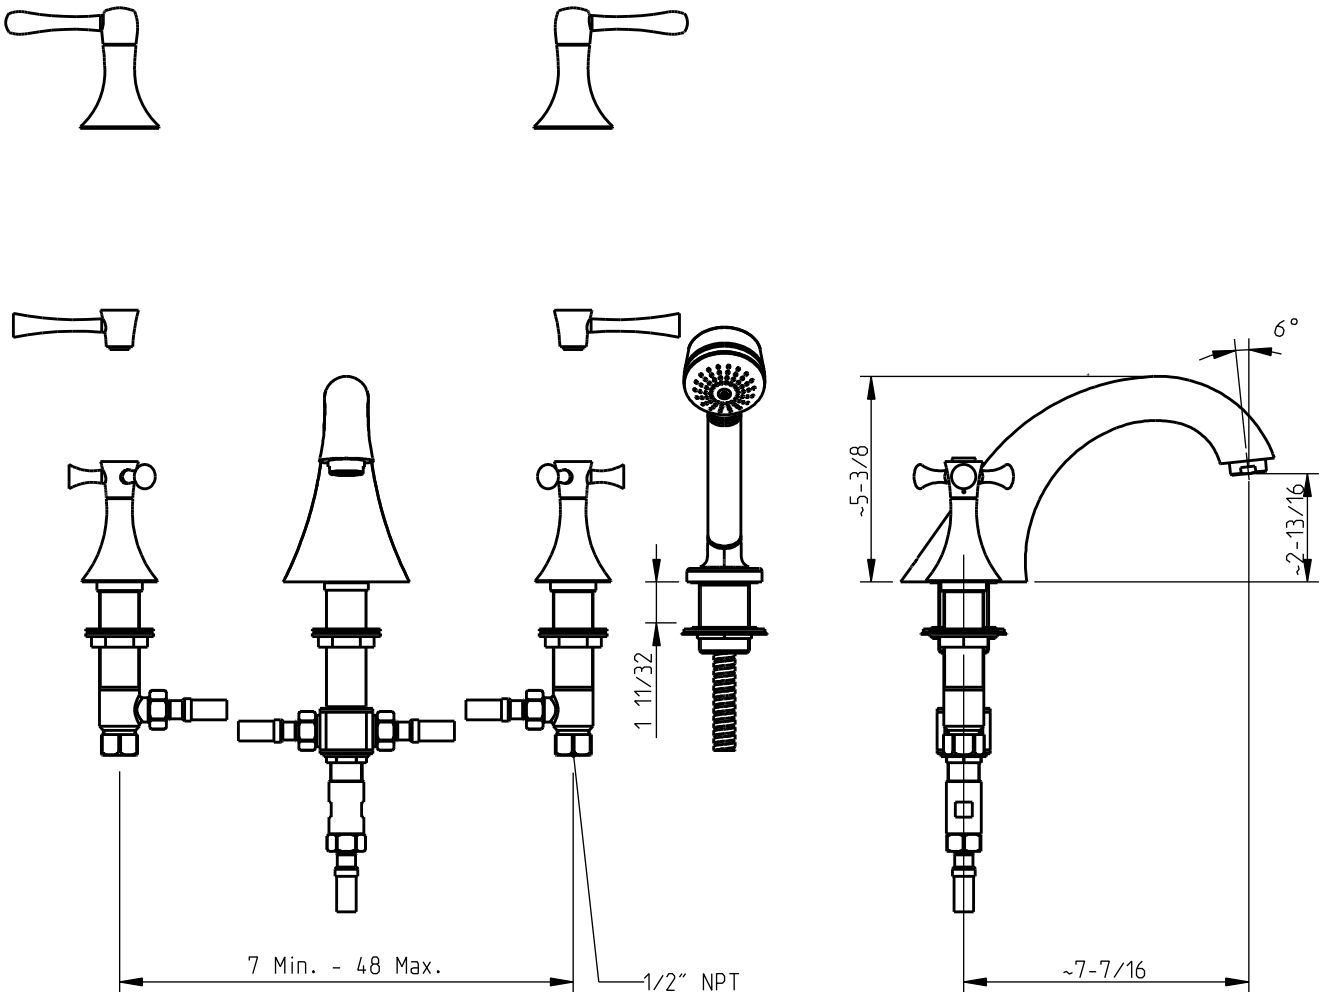

BROOKHAVEN

4 Piece roman tub faucet

dimensions inches

Rough: 289 746 999 (sold separately)