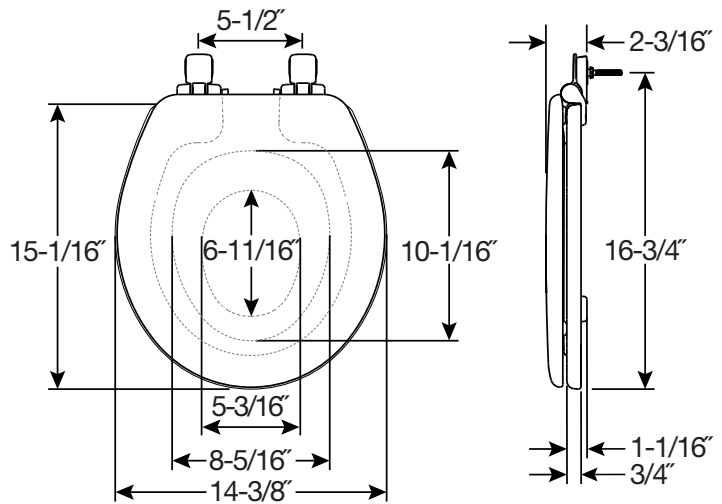

NEXTSTEP™ 483SLOW

RESIDENTIAL ENAMELED WOOD TOILET SEAT

FEATURES:

- **Built-In Potty Seat™**
Secures magnetically in cover when not in use
- **Fits Both Adults and Children**
2-in-1 toilet seat accommodates the needs of both adult and child
- **Plastic Child Seat**
Easily removes for cleaning or when no longer needed
- **STA-TITE® Seat Fastening System™**
Never Loosens™
- **Easy•Clean & Change®**
Removes for easy cleaning
- **Whisper•Close®**
Slowly and quietly closes

SPECIFICATIONS:

- Size:** Round
- Material:** Enameled Wood / Plastic
- Style:** Closed Front with Cover
- Ring Bumpers:** Two
- Hinges:** Plastic
- Hardware:** STA-TITE® Seat Fastening System™

Proudly Made in the USA