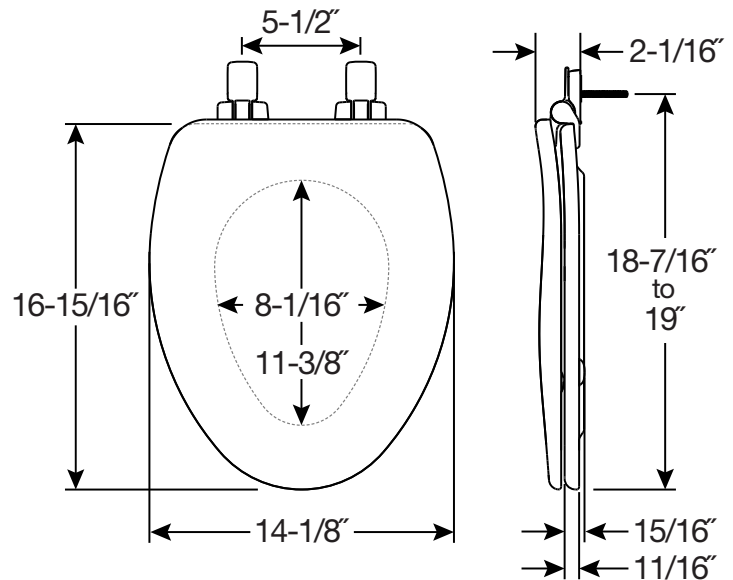

ALÉSIO II™ 19170PLE4

RESIDENTIAL HIGH DENSITY™
ENAMELED WOOD TOILET SEAT

FEATURES:

- **STA-TITE® Seat Fastening System™**
Never Loosens™
- **Easy•Clean™**
Quickly removes for easy cleaning
- **Whisper•Close®**
Slowly and quietly closes
- **Precision Seat Fit™**
1/2" front-to-back adjustability provides the perfect bowl fit
- **Super Grip Bumpers™**
Provides greater stability
- **Highly-Stylized Design**
Superior high-gloss finish resists chipping and scratching

SPECIFICATIONS:

- Size:** Elongated
- Material:** High Density™ Enameled Wood
- Style:** Closed Front with Cover
- Ring Bumpers:** Two
- Hinges:** Plastic
- Hardware:** STA-TITE® Seat Fastening System™
- Brand:** Bemis-Branded Product