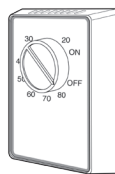

**Model DH100W
Dehumidistat**

- Fits single-gang box
- Variable setting from 20% to 80% relative humidity
- Dual voltage (24V/120V)
- Usage guide included