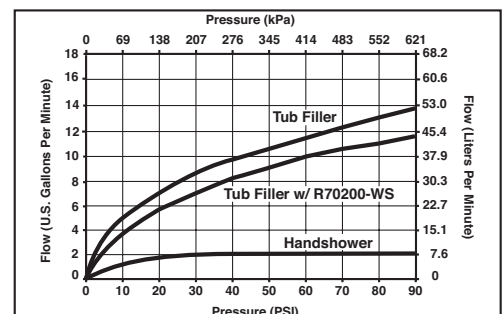

Delta Faucet Company
Indianapolis, Indiana 46280
A Division of Masco Corporation of Indiana
© 2013 Masco Corporation of Indiana

Delta reserves the right (1) to make changes in specifications and materials, and (2) to change or discontinue models, both without notice or obligation. Dimensions are for reference only. See current full-line price book or www.brizo.com for finish options and product availability.