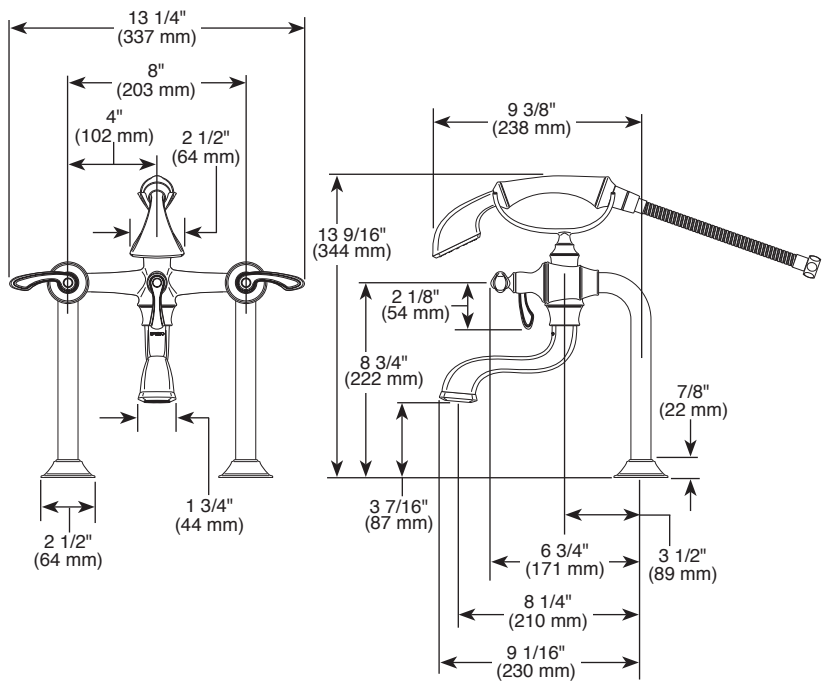

Submitted Model No.: \_\_\_\_\_

Specific Features: \_\_\_\_\_

**Wall Mount Configuration**

**Deck Mount Configuration**

▲ Designate Proper Finish Suffix

## TWO HANDLE WALL, DECK, AND FLOOR MOUNT FREESTANDING TUB FILLER

- Charlotte™ Collection
- Wall, Deck or Floor Mount

**STANDARD SPECIFICATIONS:**

- Solid brass construction.
- Rotating handshower cradle rotates 90° in either direction.
- Insulated floor and deck risers to control surface condensation and heat.
- 60"-82" stretchable finished metal hose.
- High flow ceramic control valves.
- Twin lever handles.
- Certified dual check valves in handshower, 2.0 gpm @ 80 PSI (7.6 L/min @ 552 kPa).
- Bi-directional diverter.
- Dual column design, 8" center-to-center.
- Drain not included.
- Requires mounting hardware:
  - RP73764▲ wall mount unions
  - RP73765▲ deck mount risers
  - RP73766▲ floor mount risers
- Floor mount configuration requires rough-in to complete installation:
  - R70200-WS with integrated stops.
  - R70200 without stops, provides maximum flow.
- Optional riser extension set (RP73767▲) provides 2" of additional spout height for deck or floor mount configurations.