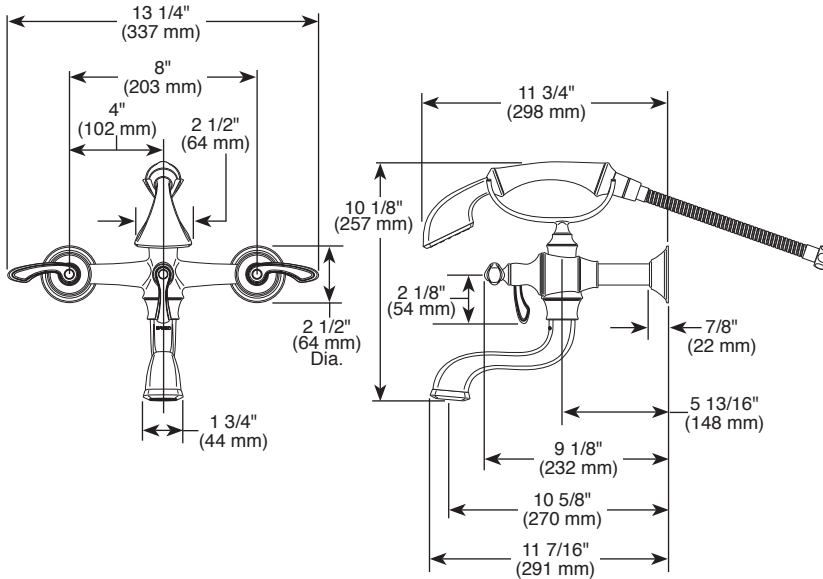

Submitted Model No.: \_\_\_\_\_

Specific Features: \_\_\_\_\_

**Wall Mount Configuration**

**Deck Mount Configuration**

▲ Designate Proper Finish Suffix

## TWO HANDLE WALL, DECK, AND FLOOR MOUNT FREESTANDING TUB FILLER

- Charlotte™ Collection
- Wall, Deck or Floor Mount

**STANDARD SPECIFICATIONS:**

- Solid brass construction.
- Rotating handshower cradle rotates 90° in either direction.
- Insulated floor and deck risers to control surface condensation and heat.
- 60"-82" stretchable finished metal hose.
- High flow ceramic control valves.
- Twin lever handles.
- Certified dual check valves in handshower, 2.0 gpm @ 80 PSI (7.6 L/min @ 552 kPa).
- Bi-directional diverter.
- Dual column design, 8" center-to-center.
- Drain not included.
- Requires mounting hardware:
  - RP73764▲ wall mount unions
  - RP73765▲ deck mount risers
  - RP73766▲ floor mount risers
- Floor mount configuration requires rough-in to complete installation:
  - R70200-WS with integrated stops.
  - R70200 without stops, provides maximum flow.
- Optional riser extension set (RP73767▲) provides 2" of additional spout height for deck or floor mount configurations.