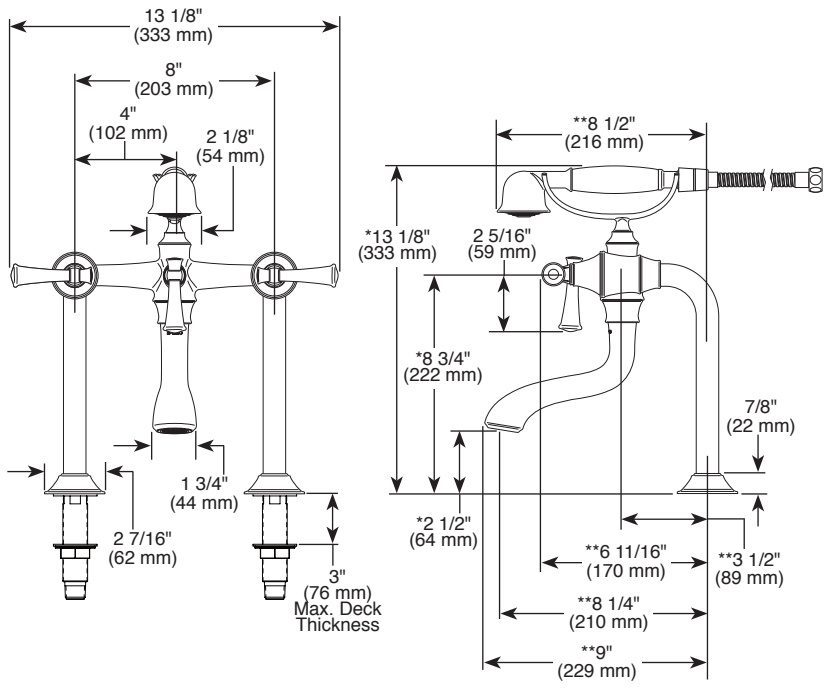

Submitted Model No.: _____

Specific Features: _____

Wall Mount Configuration

Deck Mount Configuration

BRIZO®

TWO HANDLE WALL, DECK, AND FLOOR MOUNT FREESTANDING TUB FILLER

- Baliza® Collection
- Wall, Deck or Floor Mount

STANDARD SPECIFICATIONS:

- Solid brass construction.
- Rotating handshower cradle rotates 90° in either direction.
- Insulated floor and deck risers to control surface condensation and heat.
- 60"-82" stretchable finished metal hose.
- High flow ceramic control valves.
- Twin lever handles.
- Certified dual check valves in handshower, 2.0 gpm @ 80 PSI (7.6 L/Min @ 552 kPa).
- Bi-directional diverter.
- Dual column design, 8" center-to-center.
- Drain not included.
- Requires mounting hardware:
 - RP73764▲ wall mount unions
 - RP73765▲ deck mount risers
 - RP73766▲ floor mount risers
- Floor mount configuration requires rough-in to complete installation:
 - R70200-WS with integrated stops.
 - R70200 without stops, provides maximum flow.
- *Optional riser extension set (RP73767▲) provides 2" of additional spout height for deck and floor mount configuration.
- **Optional spout reach extension set (RP80157▲) provides 2" of additional spout reach for wall, deck, and floor mount configuration.