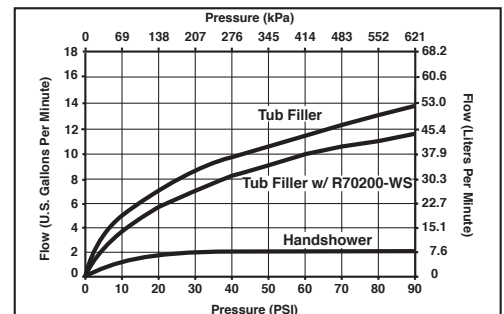

COMPLIES WITH:

- ASME A112.18.1 / CSA B125.1
- ☑ Indicates compliance to ICC/ANSI A117.1 - Applies to valve control only.