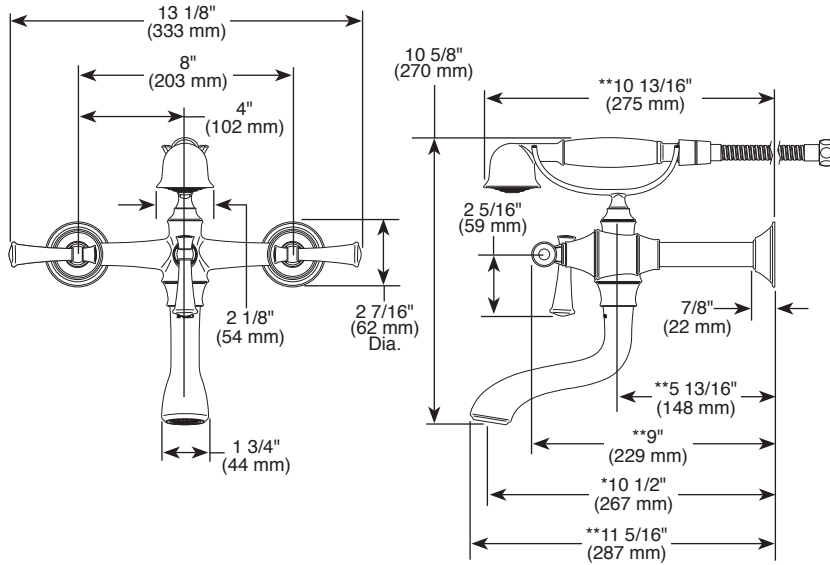

Submitted Model No.: _____

Specific Features: _____

Wall Mount Configuration

Deck Mount Configuration

BRIZO®

TWO HANDLE WALL, DECK, AND FLOOR MOUNT FREESTANDING TUB FILLER

- Baliza® Collection
- Wall, Deck or Floor Mount

STANDARD SPECIFICATIONS:

- Solid brass construction.
- Rotating handshower cradle rotates 90° in either direction.
- Insulated floor and deck risers to control surface condensation and heat.
- 60"-82" stretchable finished metal hose.
- High flow ceramic control valves.
- Twin lever handles.
- Certified dual check valves in handshower, 2.0 gpm @ 80 PSI (7.6 L/Min @ 552 kPa).
- Bi-directional diverter.
- Dual column design, 8" center-to-center.
- Drain not included.
- Requires mounting hardware:
 - RP73764▲ wall mount unions
 - RP73765▲ deck mount risers
 - RP73766▲ floor mount risers
- Floor mount configuration requires rough-in to complete installation:
 - R70200-WS with integrated stops.
 - R70200 without stops, provides maximum flow.
- *Optional riser extension set (RP73767▲) provides 2" of additional spout height for deck and floor mount configuration.
- **Optional spout reach extension set (RP80157▲) provides 2" of additional spout reach for wall, deck, and floor mount configuration.