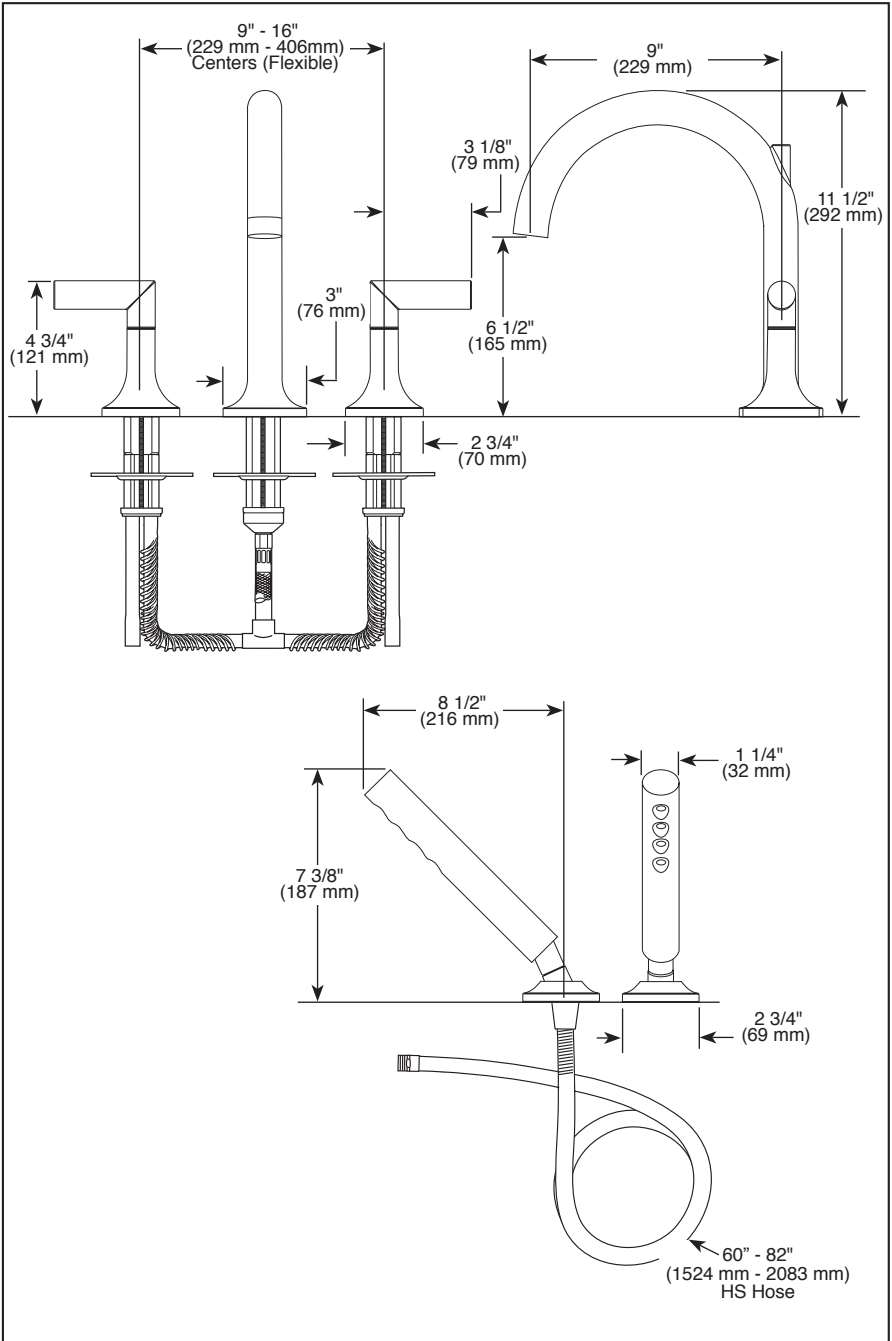

Submitted Model No.: _____

Specific Features: _____

▲ Designate proper finish suffix

BRIZO®

ROMAN TUB/WHIRLPOOL FAUCET TRIM

- Odin™ Bath Collection
- Three Hole Installation (T67375)
- Four Hole Installation (T67475)
- Rough-In Kit Must Also be Ordered to Complete Installation (R64707 for four hole and R62707 for three hole)

- STANDARD SPECIFICATIONS:**
- Trim Only for two handle Roman Tub faucet for concealed mounting.
 - 9" (229 mm) long, 11 1/2" (292 mm) high slip-on rigid spout.
 - Temperature and volume controlled with handles.
 - Rough-In kit must also be ordered to complete installation (R64707 for four hole and R62707 for three hole). There are separate specification sheets on each rough-in kit if more details are required.
 - Handshower includes double check valves for backflow prevention (T67475).
 - Handshower flows 2.0 gpm @ 80 psi.
 - Minimum 4 1/2" (114 mm) to maximum 10" (254 mm) distance between holes.
 - Accomodates up to 2 1/2" deck thickness.
 - 60" - 82" (1524 mm - 2083 mm) stretchable finished metal hose.

- COMPLIES WITH:**
- ASME A112.18.1 / CSA B125.1
 - Indicates compliance to ICC/ANSI A117.1- Valve control only.

Delta reserves the right (1) to make changes in specifications and materials, and (2) to change or discontinue models, both without notice or obligation. Dimensions are for reference only. See current full-line price book or www.brizo.com for finish options and product availability.
BSP-B-T67375 Rev. C