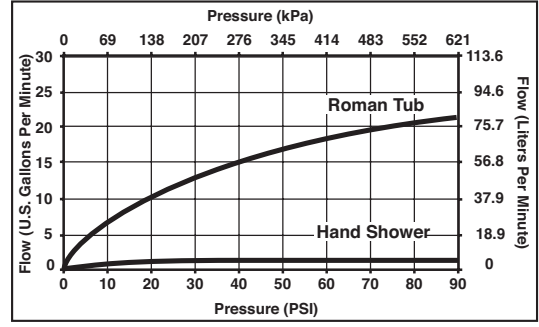

Delta reserves the right (1) to make changes in specifications and materials, and (2) to change or discontinue models, both without notice or obligation. Dimensions are for reference only. See current full-line price book or www.brizo.com for finish options and product availability.
BSP-B-T67375 Rev. C