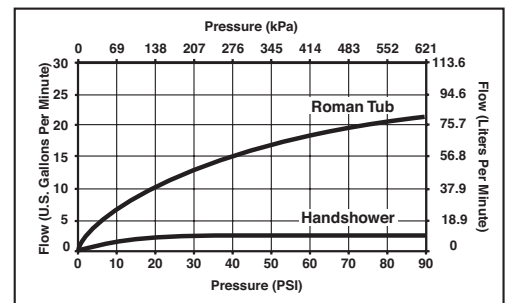

Brizo Kitchen & Bath Company

Indianapolis, Indiana 46280
A Division of Masco Corporation of Indiana
© 2015 Brizo Kitchen & Bath Company

Brizo Kitchen & Bath Company reserves the right (1) to make changes in specifications and materials, and (2) to change or discontinue models, both without notice or obligation. Dimensions are for reference only. See current full-line price book or www.brizo.com for finish options and product availability.