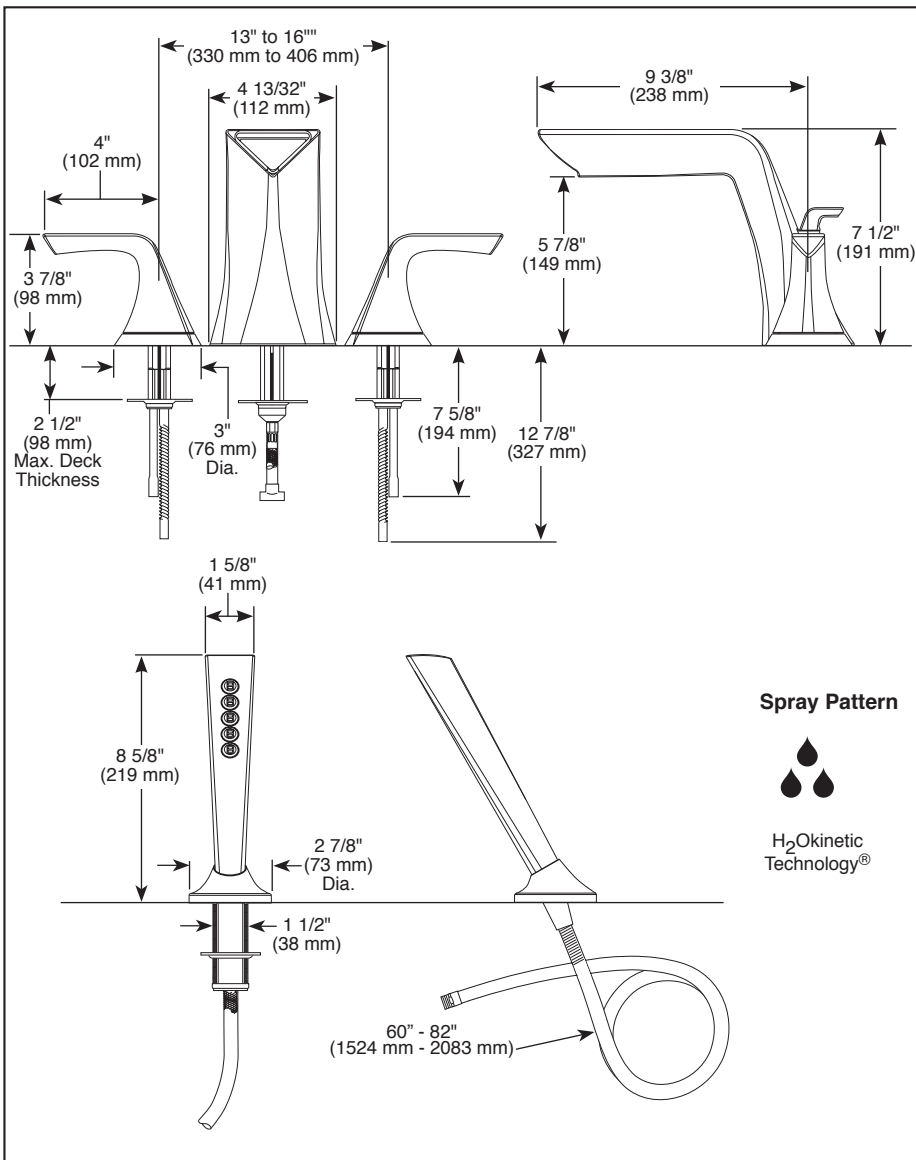

COMPLIES WITH:

- ASME A112.18.1 / CSA B125.1
- ♿ Indicates compliance to ICC/ANSI A117.1 - Valve control only

▲ Designate Proper Finish Suffix