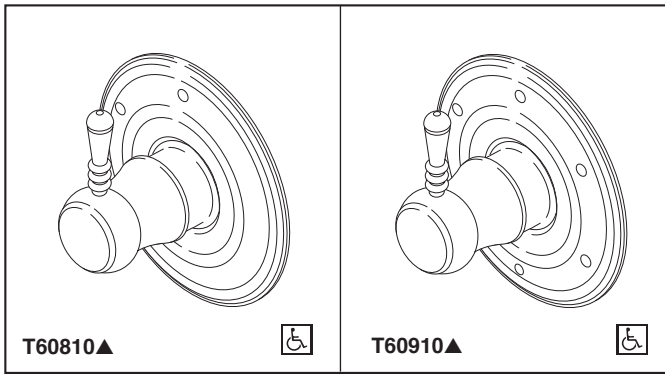

## CUSTOM SHOWER DIVERTER

- Traditional Collection
- Three Function Diverter Trim (T60810)
- Six Function Diverter Trim (T60910)

Submitted Model No.: \_\_\_\_\_

Specific Features: \_\_\_\_\_