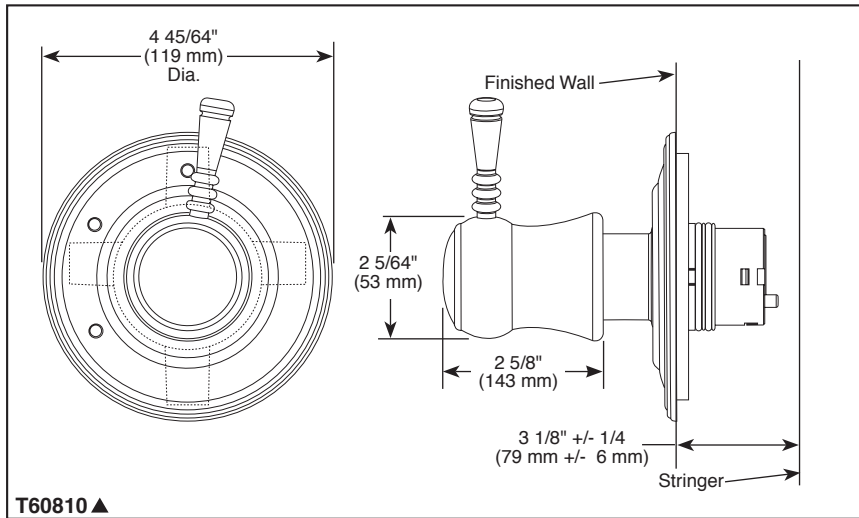

## CUSTOM SHOWER DIVERTER

- Traditional Collection
- Three Function Diverter Trim (T60810)
- Six Function Diverter Trim (T60910)

Submitted Model No.: \_\_\_\_\_

Specific Features: \_\_\_\_\_