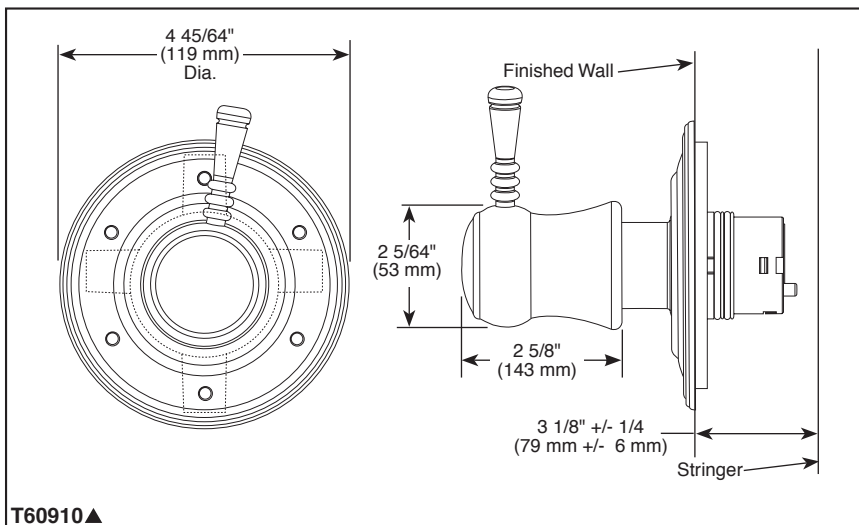

## CUSTOM SHOWER DIVERTER

- Traditional Collection
- Three Function Diverter Trim (T60810)
- Six Function Diverter Trim (T60910)

Submitted Model No.: \_\_\_\_\_

Specific Features: \_\_\_\_\_