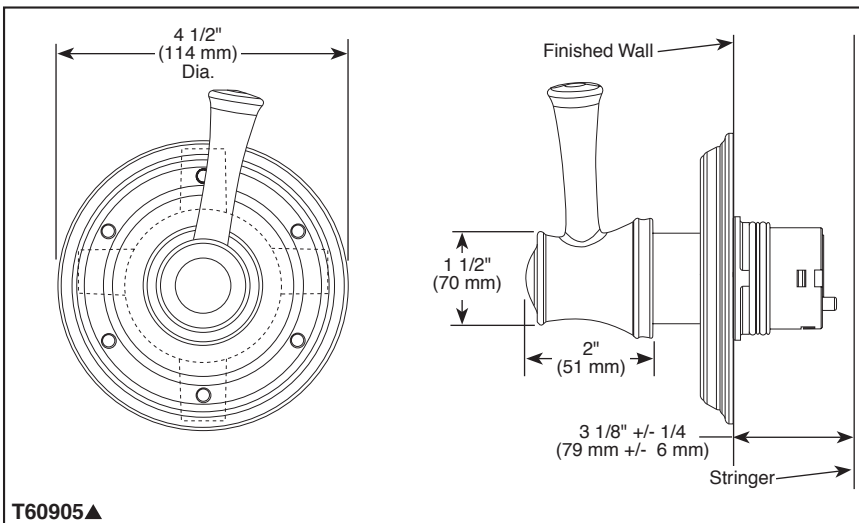

BRIZO®

CUSTOM SHOWER DIVERTER

- Baliza® Collection
- Three Function Diverter Trim (T60805)
- Six Function Diverter Trim (T60905)

Submitted Model No.: _____

Specific Features: _____

STANDARD SPECIFICATIONS

- Three function diverter 2 individual positions, 1 shared position.
- Six function diverter 3 individual positions, 3 shared positions.
- Must also order R60700 rough-in.
- Non shared 3 function cartridge RP72123 and 6 function cartridge RP72124 are available.