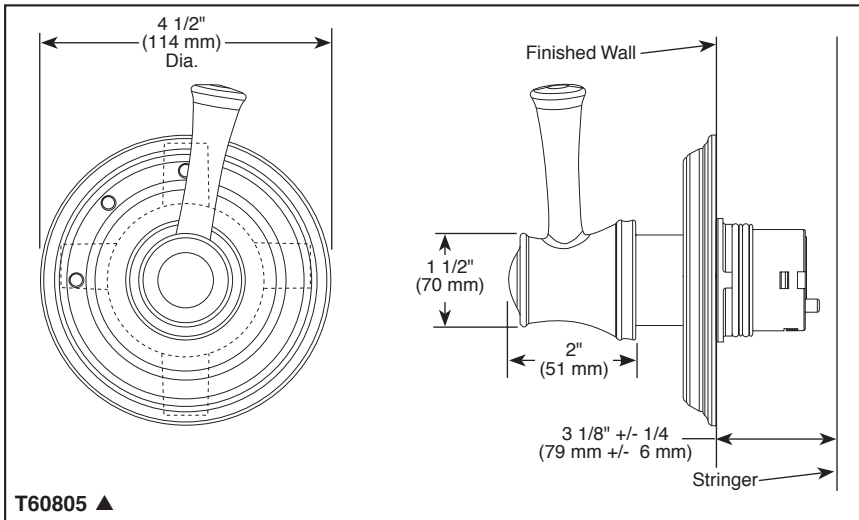

BRIZO®

CUSTOM SHOWER DIVERTER

- Baliza® Collection
- Three Function Diverter Trim (T60805)
- Six Function Diverter Trim (T60905)

Submitted Model No.: _____

Specific Features: _____

STANDARD SPECIFICATIONS

- Three function diverter 2 individual positions, 1 shared position.
- Six function diverter 3 individual positions, 3 shared positions.
- Must also order R60700 rough-in.
- Non shared 3 function cartridge RP72123 and 6 function cartridge RP72124 are available.