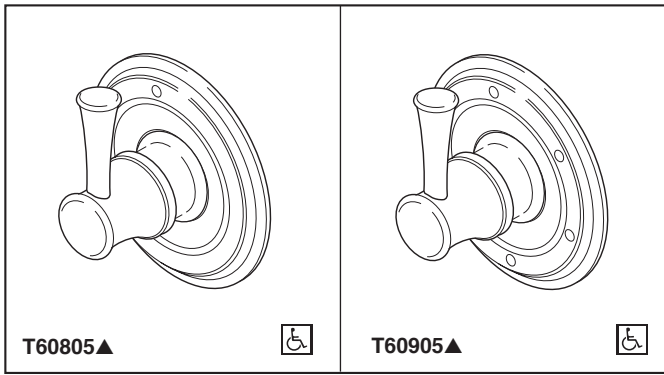

BRIZO®

CUSTOM SHOWER DIVERTER

- Baliza® Collection
- Three Function Diverter Trim (T60805)
- Six Function Diverter Trim (T60905)

Submitted Model No.: _____

Specific Features: _____

STANDARD SPECIFICATIONS

- Three function diverter 2 individual positions, 1 shared position.
- Six function diverter 3 individual positions, 3 shared positions.
- Must also order R60700 rough-in.
- Non shared 3 function cartridge RP72123 and 6 function cartridge RP72124 are available.