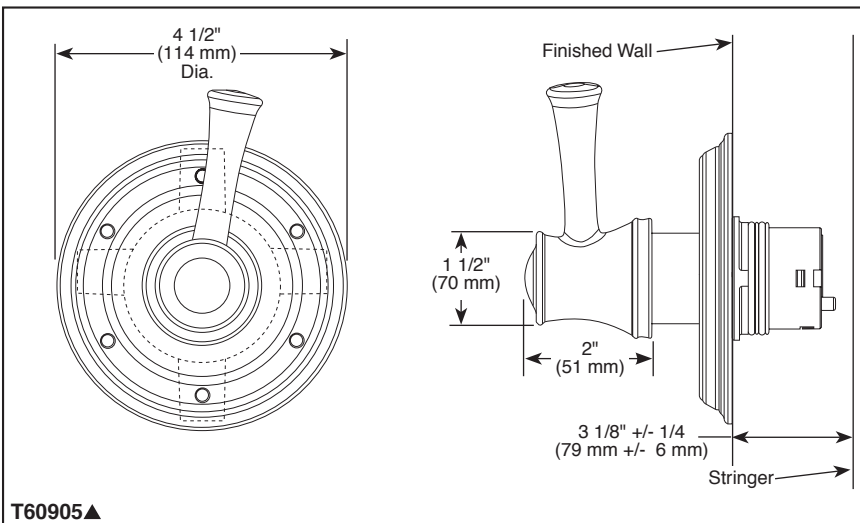

BRIZO®

CUSTOM SHOWER DIVERTER

- Baliza® Collection
- Three Function Diverter Trim (T60805)
- Six Function Diverter Trim (T60905)

Submitted Model No.: _____

Specific Features: _____

T60805 ▲

T60905▲

RP72123
Non-Shared 3 Function Cartridge

RP72124
Non-Shared 6 Function Cartridge

RP75012
Available Extension Kit

STANDARD SPECIFICATIONS

- Three function diverter 2 individual positions, 1 shared position.
- Six function diverter 3 individual positions, 3 shared positions.
- Must also order R60700 rough-in.
- Non shared 3 function cartridge RP72123 and 6 function cartridge RP72124 are available.