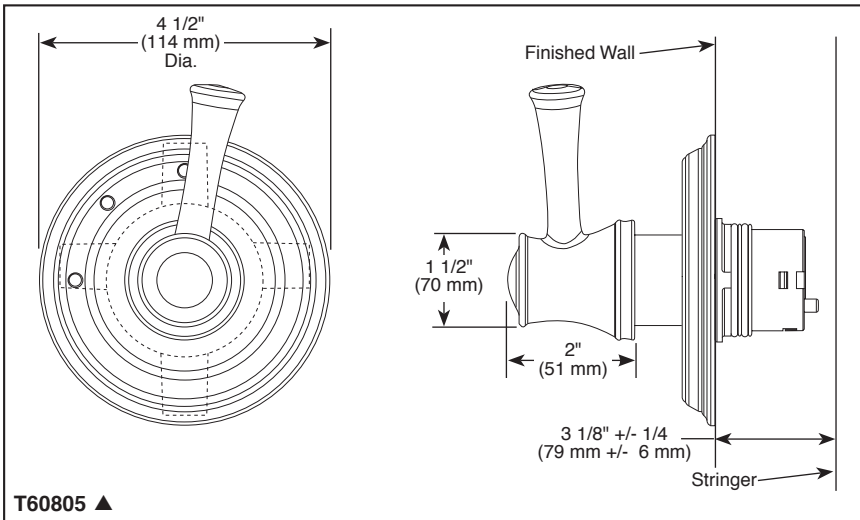

BRIZO®

CUSTOM SHOWER DIVERTER

- Baliza® Collection
- Three Function Diverter Trim (T60805)
- Six Function Diverter Trim (T60905)

Submitted Model No.: _____

Specific Features: _____

T60805 ▲

T60905▲

RP72123
Non-Shared 3 Function Cartridge

RP72124
Non-Shared 6 Function Cartridge

RP75012
Available Extension Kit

STANDARD SPECIFICATIONS

- Three function diverter 2 individual positions, 1 shared position.
- Six function diverter 3 individual positions, 3 shared positions.
- Must also order R60700 rough-in.
- Non shared 3 function cartridge RP72123 and 6 function cartridge RP72124 are available.