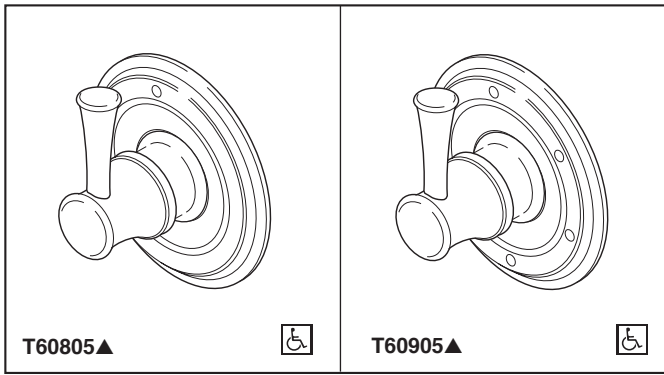

BRIZO®

CUSTOM SHOWER DIVERTER

- Baliza® Collection
- Three Function Diverter Trim (T60805)
- Six Function Diverter Trim (T60905)

Submitted Model No.: _____

Specific Features: _____

T60805 ▲

T60905▲

RP72123
Non-Shared 3 Function Cartridge

RP72124
Non-Shared 6 Function Cartridge

RP75012
Available Extension Kit

STANDARD SPECIFICATIONS

- Three function diverter 2 individual positions, 1 shared position.
- Six function diverter 3 individual positions, 3 shared positions.
- Must also order R60700 rough-in.
- Non shared 3 function cartridge RP72123 and 6 function cartridge RP72124 are available.