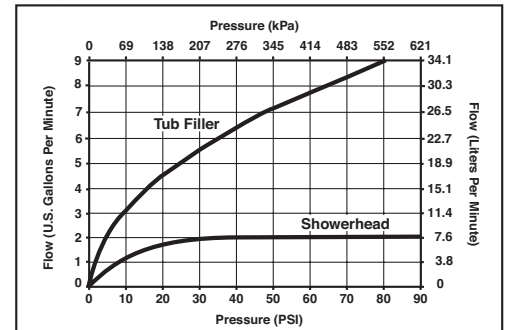

Using R60000-UNBX: