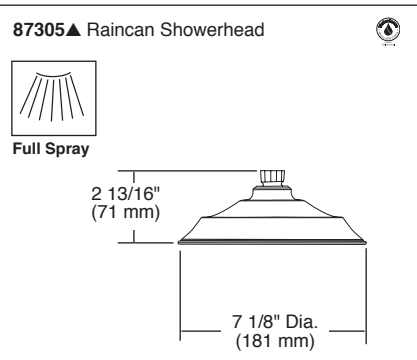

BRIZO® TUB AND SHOWER FAUCET TRIM

- Baliza® Bath Collection
- TempAssure® Thermostatic
- Valve Only (T60005)
- Shower Only (T60205)
- Tub/Shower (T60405)

Submitted Model No.: _____

Specific Features: _____

STANDARD SPECIFICATIONS:

- TempAssure® thermostatic valve cartridge.
- Thermostatic wax element maintains the outlet temperature to $\pm 3.6^\circ\text{F}$.
- Must also order MultiChoice® Universal rough valve body (R60000 Series).
- Back-to-back installation capability.
- Lever volume control handle; temperature adjustment lever.
- Graphics indicate hot/cold temperature adjustment.
- Field adjustable to limit handle rotation into hot water zone.
- All parts replaceable from the front of the valve.
- Adjusts for up to 1" wall thickness.
- Single function H₂Okinetic Technology® showerhead; 2.0 gpm @ 80 PSI.
- Tool for showerhead to showerarm assembly provided.
- Decorative, cast brass showerarm and tub spout.

WARRANTY

1. Lifetime limited warranty on parts (other than electronic parts and batteries) and finishes; or, for commercial users, for 5 years from date of purchase.
   - 5 year limited warranty on electronic parts (other than batteries); or, for commercial users, for 1 year from the date of purchase.
2. No warranty is provided on batteries.

COMPLIES WITH:

- ASME A112.18.1 / CSA B125.1
- ASSE 1016
- Indicates compliance to ICC/ANSI A117.1 - Valve control only.
- EPA WaterSense®

Using R60000-UNBX:

For additional flow rate information reference the Brizo price book.

Delta Faucet Company

55 E. 111th Street, Indianapolis, Indiana 46280
350 South Edgeware Road, St. Thomas, Ontario, Canada N5P 4L1
© 2014 Masco Corporation of Indiana

▲ Designate proper finish suffix