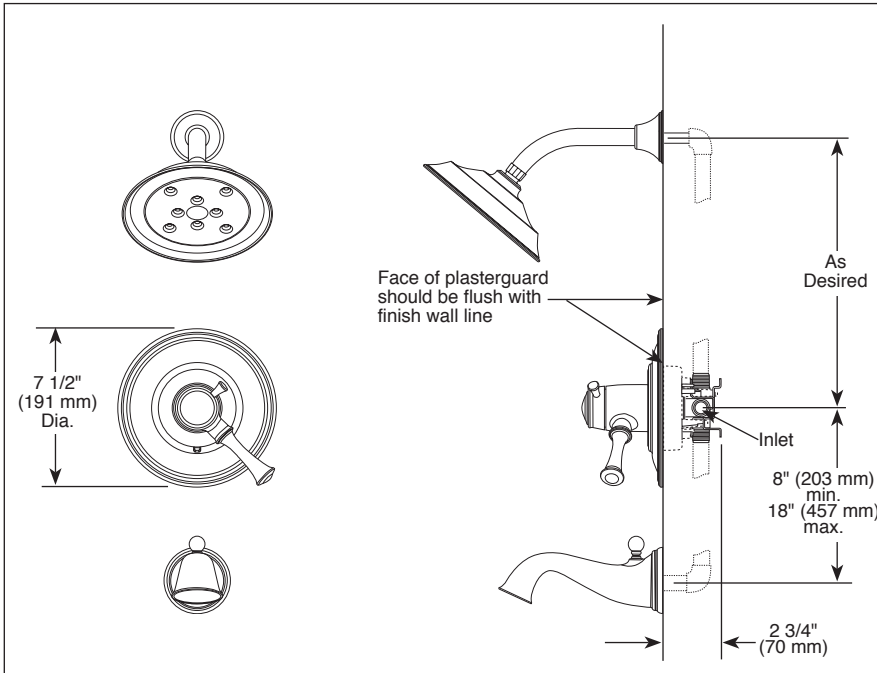

BRIZO® TUB AND SHOWER FAUCET TRIM

- Baliza® Bath Collection
- TempAssure® Thermostatic
- Valve Only (T60005)
- Shower Only (T60205)
- Tub/Shower (T60405)

Submitted Model No.: _____

Specific Features: _____

STANDARD SPECIFICATIONS:

- TempAssure® thermostatic valve cartridge.
- Thermostatic wax element maintains the outlet temperature to $\pm 3.6^\circ\text{F}$.
- Must also order MultiChoice® Universal rough valve body (R60000 Series).
- Back-to-back installation capability.
- Lever volume control handle; temperature adjustment lever.
- Graphics indicate hot/cold temperature adjustment.
- Field adjustable to limit handle rotation into hot water zone.
- All parts replaceable from the front of the valve.
- Adjusts for up to 1" wall thickness.
- Single function H₂Okinetic Technology® showerhead; 2.0 gpm @ 80 PSI.
- Tool for showerhead to showerarm assembly provided.
- Decorative, cast brass showerarm and tub spout.