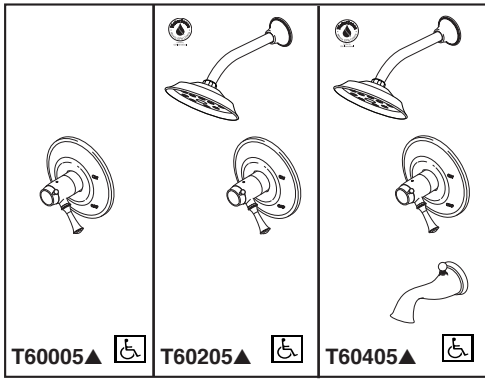

BRIZO® TUB AND SHOWER FAUCET TRIM

- Baliza® Bath Collection
- TempAssure® Thermostatic
- Valve Only (T60005)
- Shower Only (T60205)
- Tub/Shower (T60405)

Submitted Model No.: _____

Specific Features: _____

STANDARD SPECIFICATIONS:

- TempAssure® thermostatic valve cartridge.
- Thermostatic wax element maintains the outlet temperature to $\pm 3.6^\circ\text{F}$.
- Must also order MultiChoice® Universal rough valve body (R60000 Series).
- Back-to-back installation capability.
- Lever volume control handle; temperature adjustment lever.
- Graphics indicate hot/cold temperature adjustment.
- Field adjustable to limit handle rotation into hot water zone.
- All parts replaceable from the front of the valve.
- Adjusts for up to 1" wall thickness.
- Single function H₂Okinetic Technology® showerhead; 2.0 gpm @ 80 PSI.
- Tool for showerhead to showerarm assembly provided.
- Decorative, cast brass showerarm and tub spout.