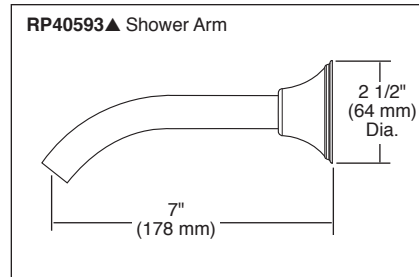

BRIZO® TUB AND SHOWER FAUCET TRIM

- Baliza® Bath Collection
- TempAssure® Thermostatic
- Valve Only (T60005)
- Shower Only (T60205)
- Tub/Shower (T60405)

Submitted Model No.: _____

Specific Features: _____

STANDARD SPECIFICATIONS:

- TempAssure® thermostatic valve cartridge.
- Thermostatic wax element maintains the outlet temperature to $\pm 3.6^\circ\text{F}$.
- Must also order MultiChoice® Universal rough valve body (R60000 Series).
- Back-to-back installation capability.
- Lever volume control handle; temperature adjustment lever.
- Graphics indicate hot/cold temperature adjustment.
- Field adjustable to limit handle rotation into hot water zone.
- All parts replaceable from the front of the valve.
- Adjusts for up to 1" wall thickness.
- Single function H₂Okinetic Technology® showerhead; 2.0 gpm @ 80 PSI.
- Tool for showerhead to showerarm assembly provided.
- Decorative, cast brass showerarm and tub spout.

WARRANTY

1. Lifetime limited warranty on parts (other than electronic parts and batteries) and finishes; or, for commercial users, for 5 years from date of purchase.
   - 5 year limited warranty on electronic parts (other than batteries); or, for commercial users, for 1 year from the date of purchase.
2. No warranty is provided on batteries.

COMPLIES WITH:

- ASME A112.18.1 / CSA B125.1
- ASSE 1016
- Indicates compliance to ICC/ANSI A117.1 - Valve control only.
- EPA WaterSense®

Using R60000-UNBX:

For additional flow rate information reference the Brizo price book.

Delta Faucet Company

55 E. 111th Street, Indianapolis, Indiana 46280
350 South Edgeware Road, St. Thomas, Ontario, Canada N5P 4L1
© 2014 Masco Corporation of Indiana

▲ Designate proper finish suffix