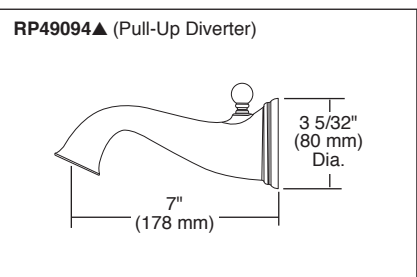

BRIZO® TUB AND SHOWER FAUCET TRIM

- Baliza® Bath Collection
- TempAssure® Thermostatic
- Valve Only (T60005)
- Shower Only (T60205)
- Tub/Shower (T60405)

Submitted Model No.: _____

Specific Features: _____

STANDARD SPECIFICATIONS:

- TempAssure® thermostatic valve cartridge.
- Thermostatic wax element maintains the outlet temperature to $\pm 3.6^\circ\text{F}$.
- Must also order MultiChoice® Universal rough valve body (R60000 Series).
- Back-to-back installation capability.
- Lever volume control handle; temperature adjustment lever.
- Graphics indicate hot/cold temperature adjustment.
- Field adjustable to limit handle rotation into hot water zone.
- All parts replaceable from the front of the valve.
- Adjusts for up to 1" wall thickness.
- Single function H₂Okinetic Technology® showerhead; 2.0 gpm @ 80 PSI.
- Tool for showerhead to showerarm assembly provided.
- Decorative, cast brass showerarm and tub spout.

WARRANTY

1. Lifetime limited warranty on parts (other than electronic parts and batteries) and finishes; or, for commercial users, for 5 years from date of purchase.
   - 5 year limited warranty on electronic parts (other than batteries); or, for commercial users, for 1 year from the date of purchase.
2. No warranty is provided on batteries.

COMPLIES WITH:

- ASME A112.18.1 / CSA B125.1
- ASSE 1016
- Indicates compliance to ICC/ANSI A117.1 - Valve control only.
- EPA WaterSense®

Using R60000-UNBX:

For additional flow rate information reference the Brizo price book.

Delta Faucet Company

55 E. 111th Street, Indianapolis, Indiana 46280
350 South Edgeware Road, St. Thomas, Ontario, Canada N5P 4L1
© 2014 Masco Corporation of Indiana

▲ Designate proper finish suffix