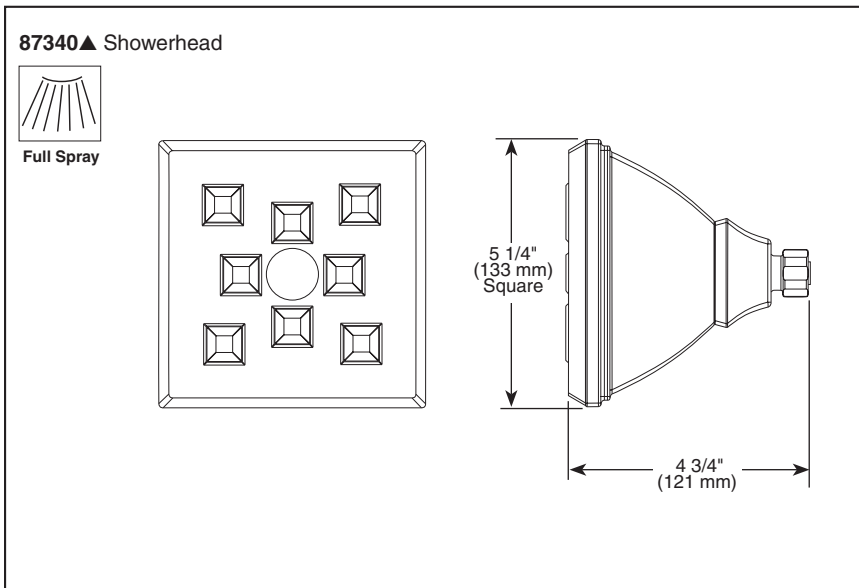

BRIZO®

RAINCAN SHOWERHEAD

- Vesi® Bath Collection
- Showerhead Featuring H₂Okinetic Technology®

Submitted Model No.: _____

Specific Features: _____

STANDARD SPECIFICATIONS:

- H₂Okinetic Technology® single function showerhead.
- Finished sprayface matches shell finish.
- Showerhead has 1/2"-14 NPSM female connection.
- Max. 2.00 gpm @ 80 psi, 7.6 L/min @ 550 kPa
- Wrench flats for tightening.
- Showerhead ball nut pivots and rotates.