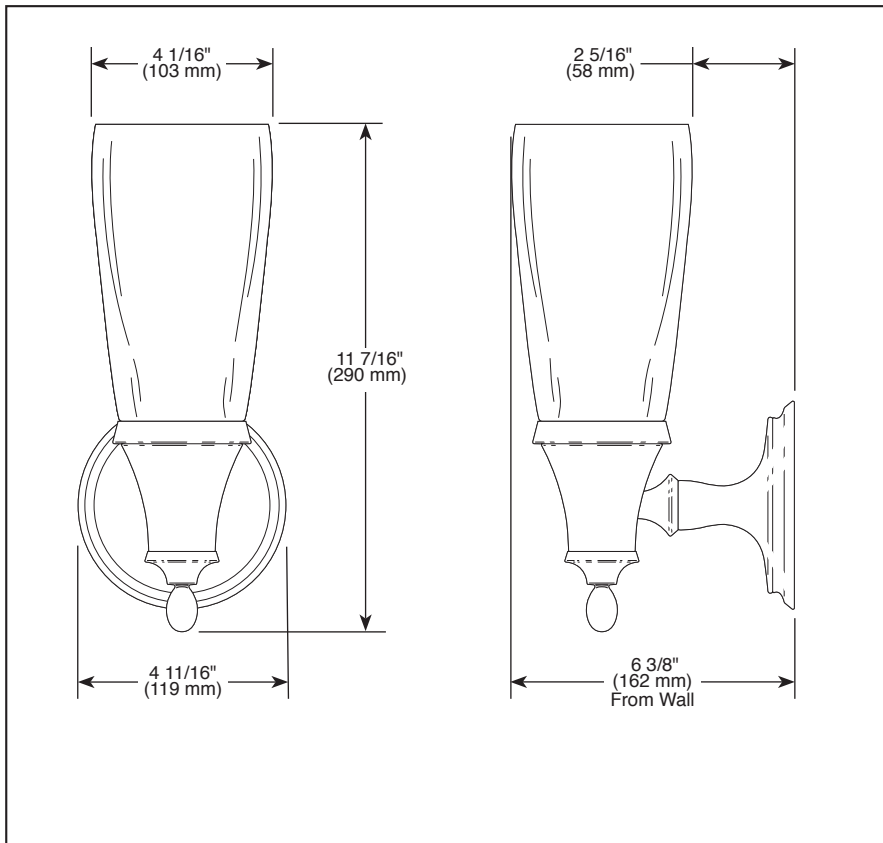

## ACCESSORIES

- Charlotte™ Bath Collection
- Single Light Sconce

Submitted Model No.: \_\_\_\_\_

Specific Features: \_\_\_\_\_

▲ Designate proper finish suffix

### STANDARD SPECIFICATIONS:

- Mounting hardware and mounting instructions included with product.
- Glass dome is satin etched.
- UL approved up to 60 watts.
- Uses C7 60 watt max. bulb.
- Mounts on standard electrical box.
- Wire nuts and mounting screws are included with product.