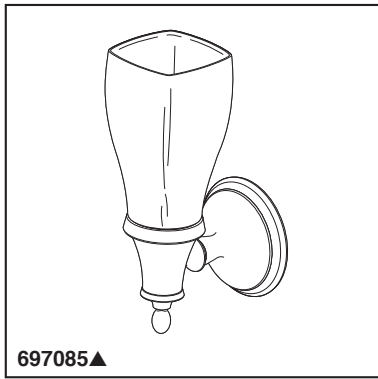

## ACCESSORIES

- Charlotte™ Bath Collection
- Single Light Sconce

Submitted Model No.: \_\_\_\_\_

Specific Features: \_\_\_\_\_

▲ Designate proper finish suffix

### STANDARD SPECIFICATIONS:

- Mounting hardware and mounting instructions included with product.
- Glass dome is satin etched.
- UL approved up to 60 watts.
- Uses C7 60 watt max. bulb.
- Mounts on standard electrical box.
- Wire nuts and mounting screws are included with product.