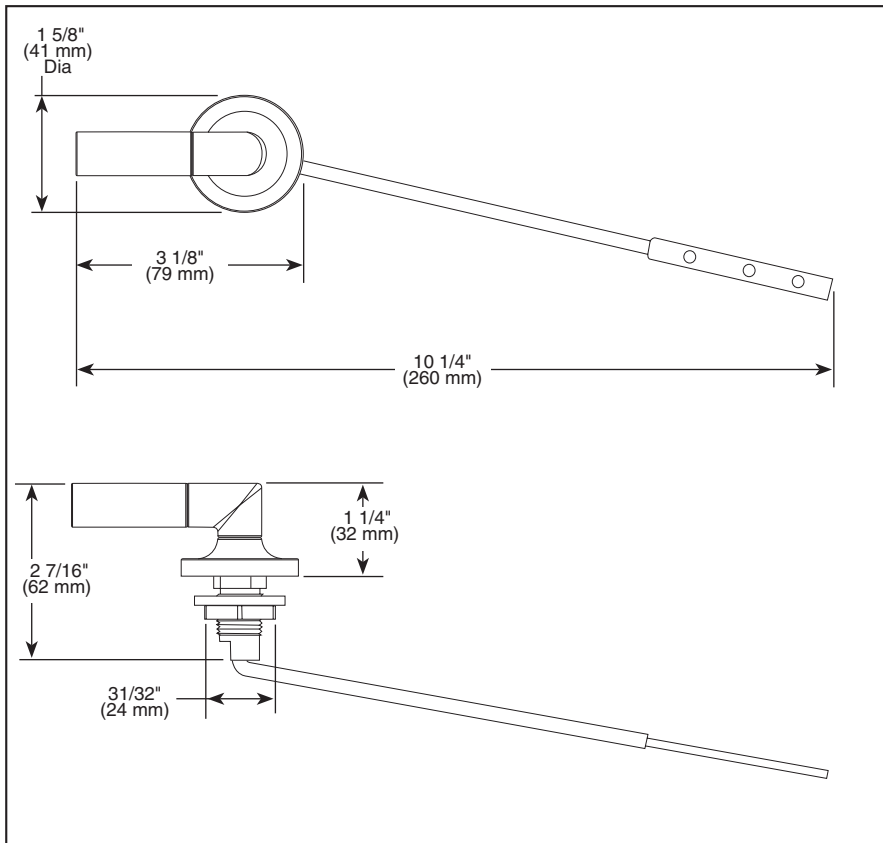

BRIZO®

ACCESSORIES

- Odin™ Bath Collection
- Front Mount Flush Lever

Submitted Model No.: _____

Specific Features: _____

▲ Designate proper finish suffix

STANDARD SPECIFICATIONS:

- Installation instructions included with product.