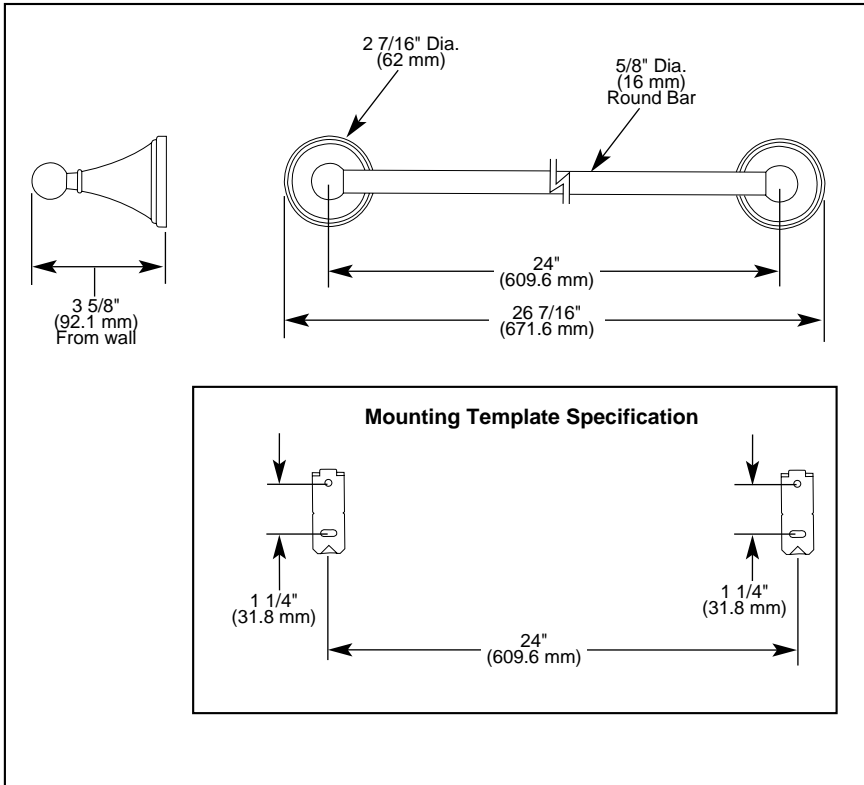

BRIZO[®]

ACCESSORIES

- Traditional Series
- 24" Towel Bar

Submitted Model No.: _____

Specific Features: _____

STANDARD SPECIFICATIONS:

- Wood blocking is preferable behind all wall surfaces. If wood blocking is not available, the following fasteners are suggested: Tile/Masonry-Plastic or lead Anchors Plaster/drywall-Toggle bolts.
- Mounting hardware and mounting instructions included with product.