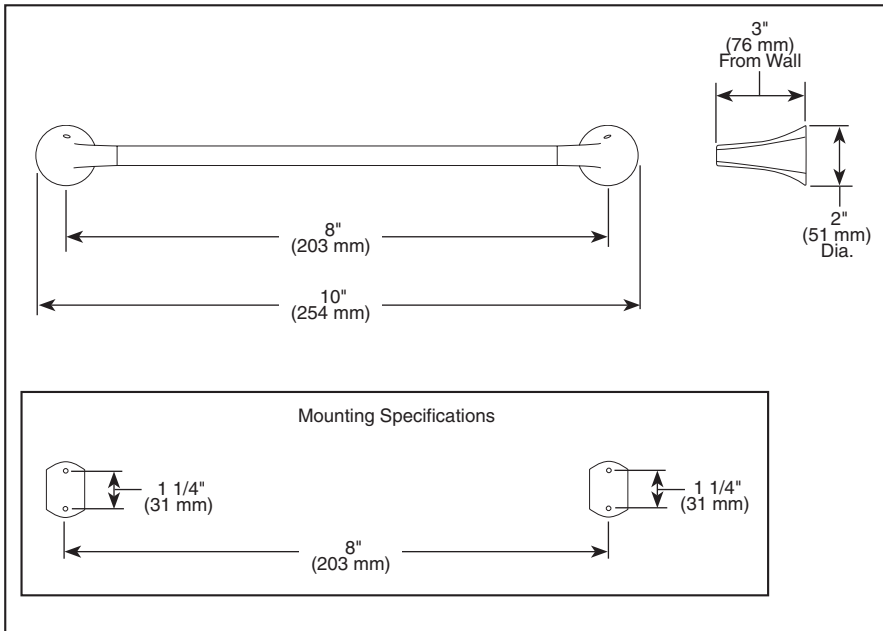

## ACCESSORIES

- Sotria™ Bath Collection
- 8" Towel Bar

694750▲

Submitted Model No.: \_\_\_\_\_

Specific Features: \_\_\_\_\_

▲ Designate proper finish suffix

RP77244

RP70613

### STANDARD SPECIFICATIONS:

- Wood blocking is preferable behind all wall surfaces. If wood blocking is not available, try finding a wood stud to anchor at least one end of this accessory.
- Mounting hardware and mounting instructions included with product.
- Note: Plastic anchors, screws, toggle bolts, and mounting brackets are included with the mounting hardware.