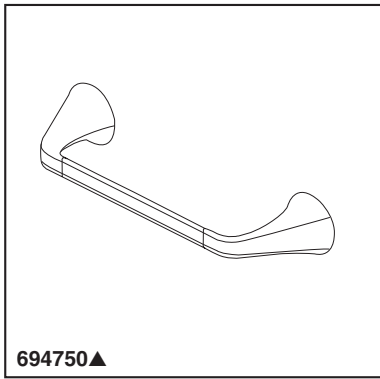

## ACCESSORIES

- Sotria™ Bath Collection
- 8" Towel Bar

694750▲

Submitted Model No.: \_\_\_\_\_

Specific Features: \_\_\_\_\_

▲ Designate proper finish suffix

RP77244

RP70613