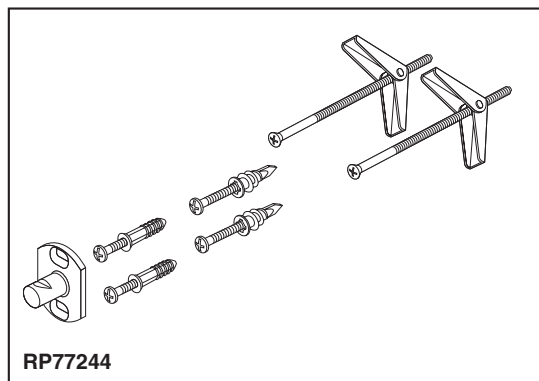

## ACCESSORIES

- Sotria™ Bath Collection
- 8" Towel Bar

694750▲

Submitted Model No.: \_\_\_\_\_

Specific Features: \_\_\_\_\_

▲ Designate proper finish suffix

RP77244

RP70613

### STANDARD SPECIFICATIONS:

- Wood blocking is preferable behind all wall surfaces. If wood blocking is not available, try finding a wood stud to anchor at least one end of this accessory.
- Mounting hardware and mounting instructions included with product.
- Note: Plastic anchors, screws, toggle bolts, and mounting brackets are included with the mounting hardware.