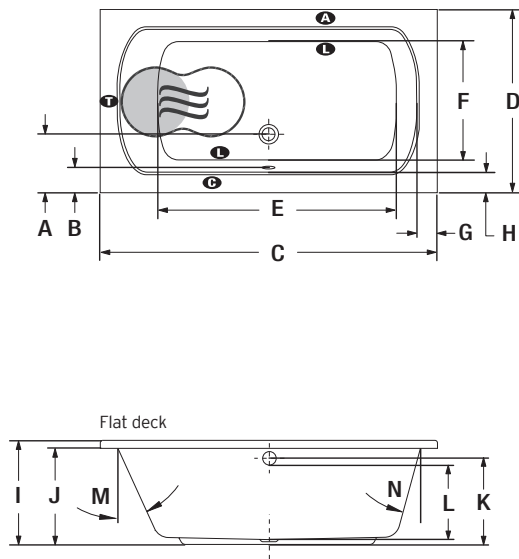

## ACCESSORIES (OPTIONAL)

CUTTING TEMPLATE

### OTHERS

- Optional tile flange (specify front or back).
- If ordered with an installed tile flange and a back drain, the control will be shipped separately.

TOTAL PRICE

\$

LETTER	DESCRIPTION	MEASURE
A	Outside edge to center drain	11 3/8"
B	Outside edge to overflow	4 1/4"
C	Total length	65 1/2"
D	Total width	35 3/4"
E	Bathing well length	46 1/8"
F	Bathing well width	23 1/4"
G	Deck width at backrest end	4 3/8"
H	Deck width	4"
I	Height from bottom of tub to top deck	20 1/4"
J	Height from bottom of tub to bottom of lip	18 3/4"
K	Height from drain to center of overflow	16 1/8"
L	Maximum water level	14 3/8"
M	Slope of backrest	24°
N	Slope of backrest	15°