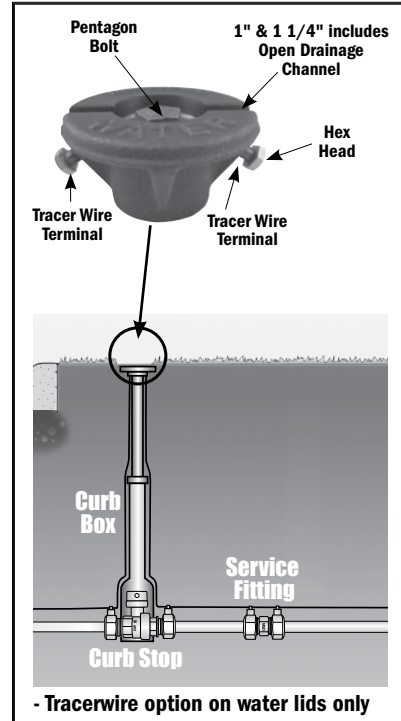

# Curb Box - Lids, Rods, & Options

**5607L**  
(Tapped 1") marked  
\* "G" Gas  
\* "PS" Sewer Lid  
"TW" Tracerwire

**5614L**  
(Tapped 1 1/4") marked  
"PS" Sewer Lid  
"TW" Tracerwire

**5623L**  
(Tapped 1 1/2") marked  
"TW" Tracerwire

**5624L**  
(Tapped 2") marked  
"PS" Sewer Lid  
"TW" Tracerwire

- Add "G", "PS", or "TW" to model number to receive these lids.
- A pentagon plug allows access to curb stop or shut-off rod without removing lid.
- For lids with other markings or variations, contact factory.
- To order a brass pentagon plug separately, add "BP" to the model number.
- \* Pentagon plug with rope-style threads

### 5660/5661

- Steel Key Cast Key
- 5/8" rod
  - Small key-clamp welded to rod

**For use with:**

- Ball style curb stops 5/8", 3/4", 1", 1 1/2", 2" (ball size)
- Inverted plug style curb stops 1/2", 5/8", 3/4", 1"

### 5660SS / 5665SS

- 1/2" Stainless steel rod (5660SS)
- 5/8" Stainless steel rod (5665SS)
- Small key-clamp welded to rod

**For use with:**

- Ball style curb stops 5/8", 3/4", 1", 1 1/2", 2" (ball size)
- Inverted plug style curb stops 1/2", 5/8", 3/4", 1"