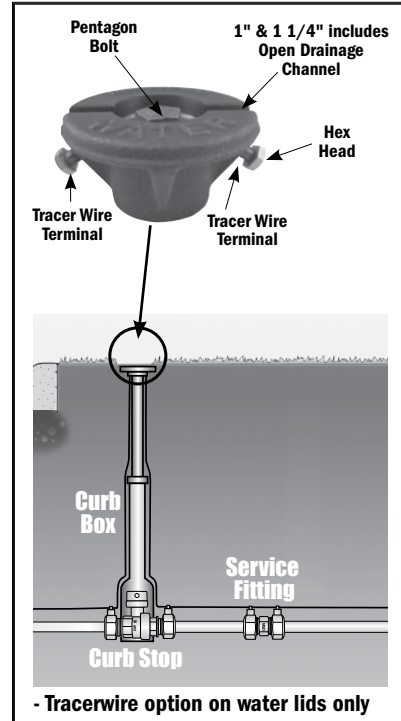

Curb Box - Lids, Rods, & Options

5607L
(Tapped 1") marked
* "G" Gas
* "PS" Sewer Lid
"TW" Tracerwire

5614L
(Tapped 1 1/4") marked
"PS" Sewer Lid
"TW" Tracerwire

5623L
(Tapped 1 1/2") marked
"TW" Tracerwire

5624L
(Tapped 2") marked
"PS" Sewer Lid
"TW" Tracerwire

- Add "G", "PS", or "TW" to model number to receive these lids.
- A pentagon plug allows access to curb stop or shut-off rod without removing lid.
- For lids with other markings or variations, contact factory.
- To order a brass pentagon plug separately, add "BP" to the model number.
- * Pentagon plug with rope-style threads

Shut-Off Rods

5660/5661

- Steel Key Cast Key
- 5/8" rod
 - Small key-clamp welded to rod
- For use with:**
- Ball style curb stops 5/8", 3/4", 1", 1 1/2", 2" (ball size)
 - Inverted plug style curb stops 1/2", 5/8", 3/4", 1"

5660SS / 5665SS

- 1/2" Stainless steel rod (5660SS)
 - 5/8" Stainless steel rod (5665SS)
 - Small key-clamp welded to rod
- For use with:**
- Ball style curb stops 5/8", 3/4", 1", 1 1/2", 2" (ball size)
 - Inverted plug style curb stops 1/2", 5/8", 3/4", 1"