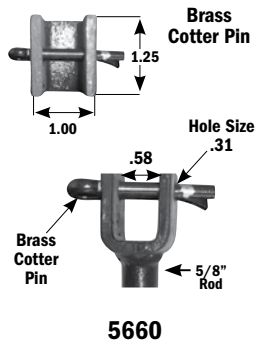

5624L
(Tapped 2") marked
"PS" Sewer Lid
"TW" Tracerwire

- Add "G", "PS", or "TW" to model number to receive these lids.
- A pentagon plug allows access to curb stop or shut-off rod without removing lid.
- For lids with other markings or variations, contact factory.
- To order a brass pentagon plug separately, add "BP" to the model number.
- * Pentagon plug with rope-style threads

Shut-Off Rods

5660/5661

- Steel Key Cast Key
- 5/8" rod
 - Small key-clamp welded to rod
- For use with:**
- Ball style curb stops 5/8", 3/4", 1", 1 1/2", 2" (ball size)
 - Inverted plug style curb stops 1/2", 5/8", 3/4", 1"

5660SS / 5665SS

- 1/2" Stainless steel rod (5660SS)
 - 5/8" Stainless steel rod (5665SS)
 - Small key-clamp welded to rod
- For use with:**
- Ball style curb stops 5/8", 3/4", 1", 1 1/2", 2" (ball size)
 - Inverted plug style curb stops 1/2", 5/8", 3/4", 1"

5674

- 5/8" rod
 - Large key-clamp welded to rod
- For use with:**
- Ball style curb stops 1 1/2", 2" (ball size)
 - Inverted plug style curb stops 1 1/4", 1 1/2", 2"

5692

- (For use with 2" upper sections only)
- 3/4" rod
 - Large key-clamp welded to rod
- For use with:**
- Ball style curb stops 1 1/2", 2" (ball size)
 - Inverted plug style curb stops 1 1/4", 1 1/2", 2"
- (For use with 2" upper sections only)