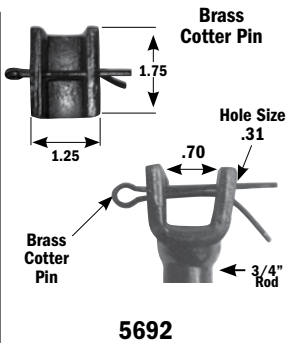

Curb Box - Lids, Rods, & Options

5607L
(Tapped 1") marked
* "G" Gas
* "PS" Sewer Lid
"TW" Tracerwire

5614L
(Tapped 1 1/4") marked
"PS" Sewer Lid
"TW" Tracerwire

5623L
(Tapped 1 1/2") marked
"TW" Tracerwire

5624L
(Tapped 2") marked
"PS" Sewer Lid
"TW" Tracerwire

- Add "G", "PS", or "TW" to model number to receive these lids.
- A pentagon plug allows access to curb stop or shut-off rod without removing lid.
- For lids with other markings or variations, contact factory.
- To order a brass pentagon plug separately, add "BP" to the model number.
- * Pentagon plug with rope-style threads

Shut-Off Rods

5660/5661

- Steel Key Cast Key
- 5/8" rod
 - Small key-clamp welded to rod
- For use with:**
- Ball style curb stops 5/8", 3/4", 1", 1 1/2", 2" (ball size)
 - Inverted plug style curb stops 1/2", 5/8", 3/4", 1"

5660SS / 5665SS

- 1/2" Stainless steel rod (5660SS)
 - 5/8" Stainless steel rod (5665SS)
 - Small key-clamp welded to rod
- For use with:**
- Ball style curb stops 5/8", 3/4", 1", 1 1/2", 2" (ball size)
 - Inverted plug style curb stops 1/2", 5/8", 3/4", 1"