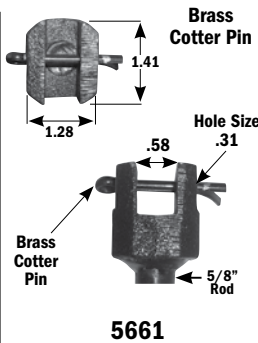

5624L
(Tapped 2") marked
"PS" Sewer Lid
"TW" Tracerwire

- Add "G", "PS", or "TW" to model number to receive these lids.
- A pentagon plug allows access to curb stop or shut-off rod without removing lid.
- For lids with other markings or variations, contact factory.
- To order a brass pentagon plug separately, add "BP" to the model number.
- * Pentagon plug with rope-style threads

Shut-Off Rods

5660/5661

- Steel Key Cast Key
- 5/8" rod
 - Small key-clamp welded to rod
- For use with:**
- Ball style curb stops 5/8", 3/4", 1", 1 1/2", 2" (ball size)
 - Inverted plug style curb stops 1/2", 5/8", 3/4", 1"

5660SS / 5665SS

- 1/2" Stainless steel rod (5660SS)
 - 5/8" Stainless steel rod (5665SS)
 - Small key-clamp welded to rod
- For use with:**
- Ball style curb stops 5/8", 3/4", 1", 1 1/2", 2" (ball size)
 - Inverted plug style curb stops 1/2", 5/8", 3/4", 1"

5674

- 5/8" rod
 - Large key-clamp welded to rod
- For use with:**
- Ball style curb stops 1 1/2", 2" (ball size)
 - Inverted plug style curb stops 1 1/4", 1 1/2", 2"

5692

- (For use with 2" upper sections only)
- 3/4" rod
 - Large key-clamp welded to rod
- For use with:**
- Ball style curb stops 1 1/2", 2" (ball size)
 - Inverted plug style curb stops 1 1/4", 1 1/2", 2"
- (For use with 2" upper sections only)