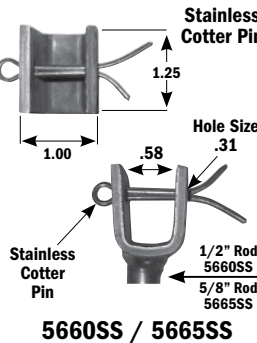

Curb Box - Lids, Rods, & Options

5607L
(Tapped 1") marked
* "G" Gas
* "PS" Sewer Lid
"TW" Tracerwire

5614L
(Tapped 1 1/4") marked
"PS" Sewer Lid
"TW" Tracerwire

5623L
(Tapped 1 1/2") marked
"TW" Tracerwire

5624L
(Tapped 2") marked
"PS" Sewer Lid
"TW" Tracerwire

- Add "G", "PS", or "TW" to model number to receive these lids.
- A pentagon plug allows access to curb stop or shut-off rod without removing lid.
- For lids with other markings or variations, contact factory.
- To order a brass pentagon plug separately, add "BP" to the model number.
- * Pentagon plug with rope-style threads

Shut-Off Rods

5660/5661

- Steel Key Cast Key
- 5/8" rod
 - Small key-clamp welded to rod
- For use with:**
- Ball style curb stops 5/8", 3/4", 1", 1 1/2", 2" (ball size)
 - Inverted plug style curb stops 1/2", 5/8", 3/4", 1"

5660SS / 5665SS

- 1/2" Stainless steel rod (5660SS)
 - 5/8" Stainless steel rod (5665SS)
 - Small key-clamp welded to rod
- For use with:**
- Ball style curb stops 5/8", 3/4", 1", 1 1/2", 2" (ball size)
 - Inverted plug style curb stops 1/2", 5/8", 3/4", 1"