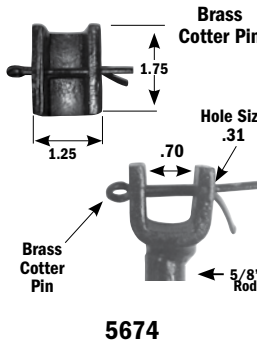

5624L
(Tapped 2") marked
"PS" Sewer Lid
"TW" Tracerwire

- Add "G", "PS", or "TW" to model number to receive these lids.
- A pentagon plug allows access to curb stop or shut-off rod without removing lid.
- For lids with other markings or variations, contact factory.
- To order a brass pentagon plug separately, add "BP" to the model number.
- * Pentagon plug with rope-style threads

Shut-Off Rods

5660/5661

- Steel Key Cast Key
- 5/8" rod
 - Small key-clamp welded to rod
- For use with:**
- Ball style curb stops 5/8", 3/4", 1", 1 1/2", 2" (ball size)
 - Inverted plug style curb stops 1/2", 5/8", 3/4", 1"

5660SS / 5665SS

- 1/2" Stainless steel rod (5660SS)
 - 5/8" Stainless steel rod (5665SS)
 - Small key-clamp welded to rod
- For use with:**
- Ball style curb stops 5/8", 3/4", 1", 1 1/2", 2" (ball size)
 - Inverted plug style curb stops 1/2", 5/8", 3/4", 1"

5674

- 5/8" rod
 - Large key-clamp welded to rod
- For use with:**
- Ball style curb stops 1 1/2", 2" (ball size)
 - Inverted plug style curb stops 1 1/4", 1 1/2", 2"

5692

- (For use with 2" upper sections only)
- 3/4" rod
 - Large key-clamp welded to rod
- For use with:**
- Ball style curb stops 1 1/2", 2" (ball size)
 - Inverted plug style curb stops 1 1/4", 1 1/2", 2"
- (For use with 2" upper sections only)