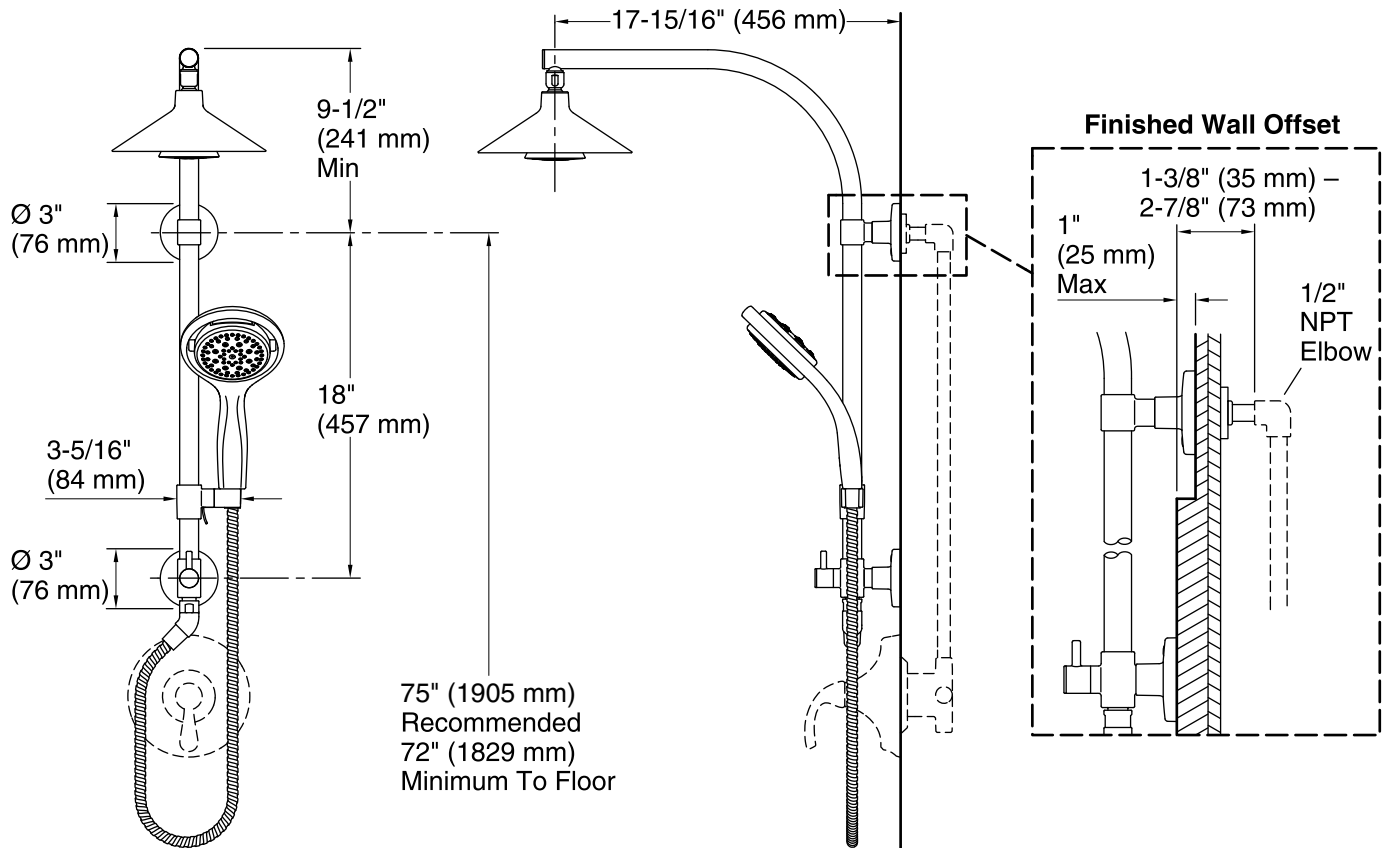

### Installation

- In shower only wall mount installation.
- Installs in less than 60 minutes without changes to in-wall plumbing (subject to condition of existing installation).
- May require additional service parts based on installation type (see installation guide for details).
- Includes an adapter that will fit with most installations but may require K-1194630, K-1187917, or K-1194302.

### Technical Information

All product dimensions are nominal.