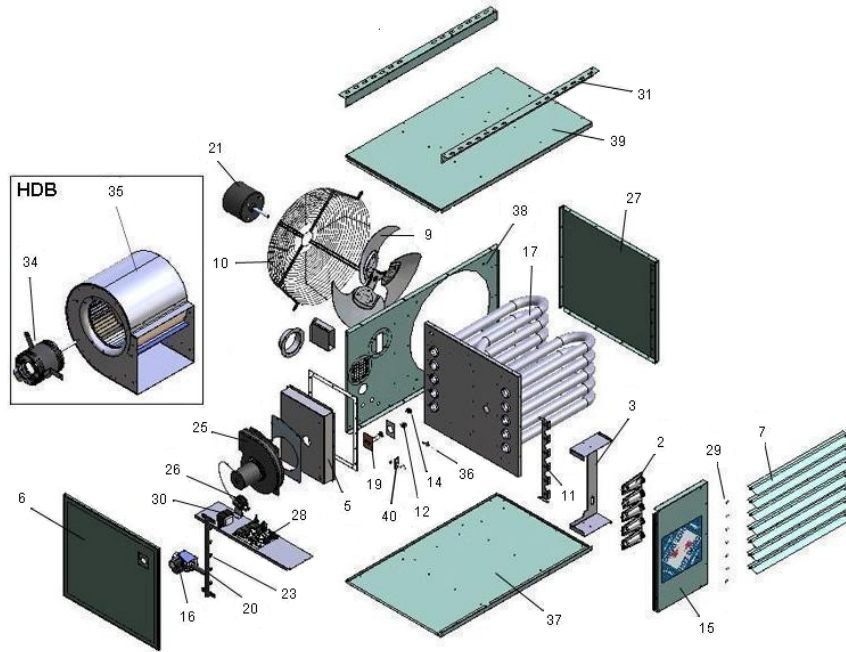

## HD75 Parts List

Ref	Part Number	Item	Description	Qty	Weight each
6	5H0775960001	48401	ACCESS PANEL	1	6
2	5H0750150001	48777	Burner	1	1
3	5H0796160000	48794	BURNER BOX	1	1.1
5	5H0749950002	48774	GASKET (COLLECTOR BOX)	1	1
7	5H0628920053	64997	DEFLECTOR BLADE	1	1
9	5H0738350001	32252	FAN	1	3
10	5H0796640005	46037	FANGUARD	1	5
11	5H0750140000	32226	BURNER BRACKET	1	1.1
12	5H0750020007	56085	FLAME ROLLOUT SWITCH	1	1
14	5H0750310000	32242	FLAME SENSOR	1	1
15	5H0775940001	53731	FRONT PANEL	1	1.1
16	See Table		GAS VALVE	1	
17	See Table		HEAT EXCHANGER KIT	1	
19	3H0400780002	53659	HIGH LIMIT SWITCH (STALK MOUNT)	1	1
20	5H0791960000	48431	MANIFOLD ASSY 1/2"	1	2
21	9F0302130000	32255	MOTOR	1	7
23	See Table		ORIFICE SPUD	1	
24	5H0800130002	48818	CASING--HD	1	19

# HD75 Parts List

Ref	Part Number	Item	Description	Qty	Weight each
25	3H0373620001	56182	POWER EXHAUST ASSEMBLY	1	6
26	5H0750300004	32241	PRESSURE SWITCH	1	1
27	3H0384620011	65712	SIDE PANEL W/ HEAT SHEILD	1	6
28	See Table		IGNITION CONTROL	1	
	5H0842290003	69230	3AMP FUSE	1	1
29	5H0862800000	59336	SPRING	1	1
30	5H0750290000	32237	CONTROL TRANSFORMER	1	2
31	5H0749900001	32189	UNIT MOUNTING BRACKET	1	3
34			NOT USED	1	
35			NOT USED	1	
37			NOT USED	1	
38			NOT USED	1	
39			NOT USED	1	
40	5H0796360000	48795	IGNITOR--DIRECT SPARK	1	2
-			NOT USED	1	
-	See Table		IGNITION CABLE	1	
-			NOT USED	1	
-	5H0749960000	48825	GASKET (POWER EXHAUSTER)	1	1
-	5H0749970003	48828	INSULATION (SIDE PANEL)	1	1.1
-	5H0749970001	48826	INSULATION (TOP, BOTTOM PANELS)	1	2
-			NOT USED	1	
-	5H0749940000	32193	COLLECTOR BOX	1	1.1
-	5H0800270000	48819	CONTROL PANEL	1	
-	5H0751850070	53656	SILICON TUBE 1/4" ID	1	1

## Gas Control Parts HDB Large

Gas Type	Gas Control Type	Gas Valve	Orifice	Ignition Control	Ignition Cable
Natural	1 Stage	5H0797510000	5H0750260049	5H0797490000	5H0796892160
Propane	1 Stage	5H0798690000	5H0750260056	5H0797490000	5H0796892160

## Parts List