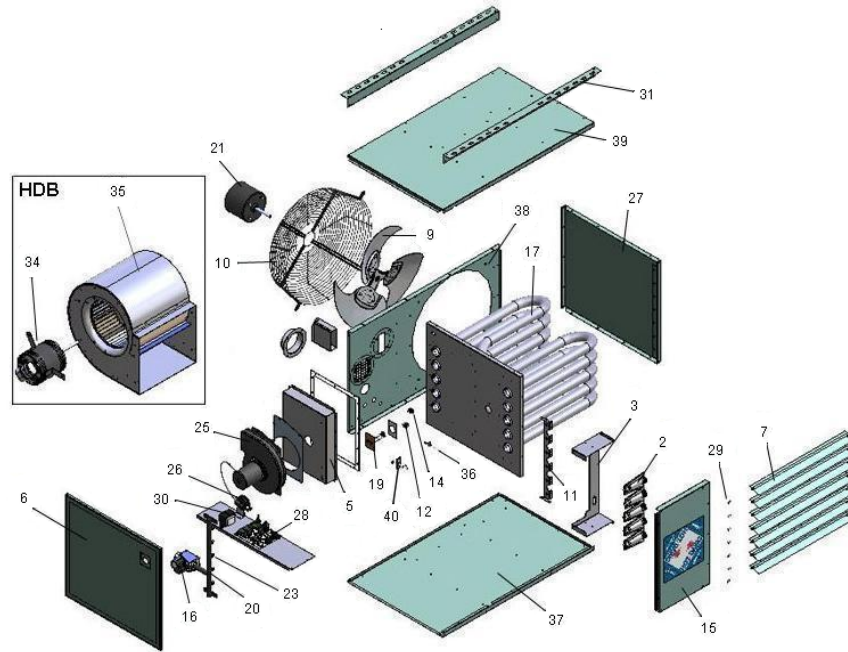

## HD45 Parts List

Ref	Part Number	Item	Description	Qty	Weight each
6	5H0775950001	48400	ACCESS PANEL	1	4
2	5H0750150001	48777	BURNER	1	1
3	5H0796140000	48792	BURNER BOX	1	1.1
5	5H0749950001	48773	GASKET (COLLECTOR BOX)	1	1
7	5H0628920053	64997	DEFLECTOR BLADE	1	1
9	5H0749730001	32250	FAN	1	2
10	5H0796630005	32256	FANGUARD	1	1.1
11	5H0750120000	32224	BURNER BRACKET	1	1
12	5H0750020004	53653	FLAME ROLLOUT SWITCH	1	1
14	5H0750310000	32242	FLAME SENSOR	1	1
15	5H0775930001	53730	FRONT PANEL (GREY/GREEN)	1	1.1
16	See Table		GAS VALVE	1	
17	See Table		HEAT EXCHANGER KIT	1	
19	3H0400780003	53658	HIGH LIMIT SWITCH (STALK MOUNT)	1	1
20	5H0791940000	48429	MANIFOLD ASSY 1/2"	1	2
21	9F0102620000	32254	MOTOR	1	5
23	See Table		ORIFICE SPUD	1	
24	5H0800130001	48817	CASING--HD	1	1.1

# HD45 Parts List

Ref	Part Number	Item	Description	Qty	Weight each
25	3H0373620001	56182	POWER EXHAUST ASSEMBLY	1	6
26	5H0750300003	32240	PRESSURE SWITCH	1	1
27	3H0384620010	65711	SIDE PANEL W/ HEAT SHEILD	1	5
28	5H0797490000	53794	IGNITION CONTROL	1	2
	5H0842290003	69230	3AMP FUSE	1	1
29	5H0862800000	59336	SPRING	1	1
30	5H0750290000	32237	CONTROL TRANSFORMER	1	2
31	5H0749900001	32189	UNIT MOUNTING BRACKET	1	3
34			NOT USED	1	
35			NOT USED	1	
37			NOT USED	1	
38			NOT USED	1	
39			NOT USED	1	
40	5H0796360000	48795	IGNITOR--DIRECT SPARK	1	2
-			NOT USED	1	
-	5H0796892160	48798	IGNITION CABLE	1	1
-			NOT USED	1	
-	5H0749960000	48825	GASKET (POWER EXHAUSTER)	1	1
-	5H0749970002	48827	INSULATION (SIDE PANEL)	1	1
-	5H0749970001	48826	INSULATION (TOP, BOTTOM PANELS)	1	2
-			NOT USED	1	
-	5H0749920000	32191	COLLECTOR BOX	1	1.1
-	5H0800270000	48819	CONTROL PANEL	1	
-	5H0751850140	53657	SILICON TUBE 1/4" ID	1	1

## Parts List