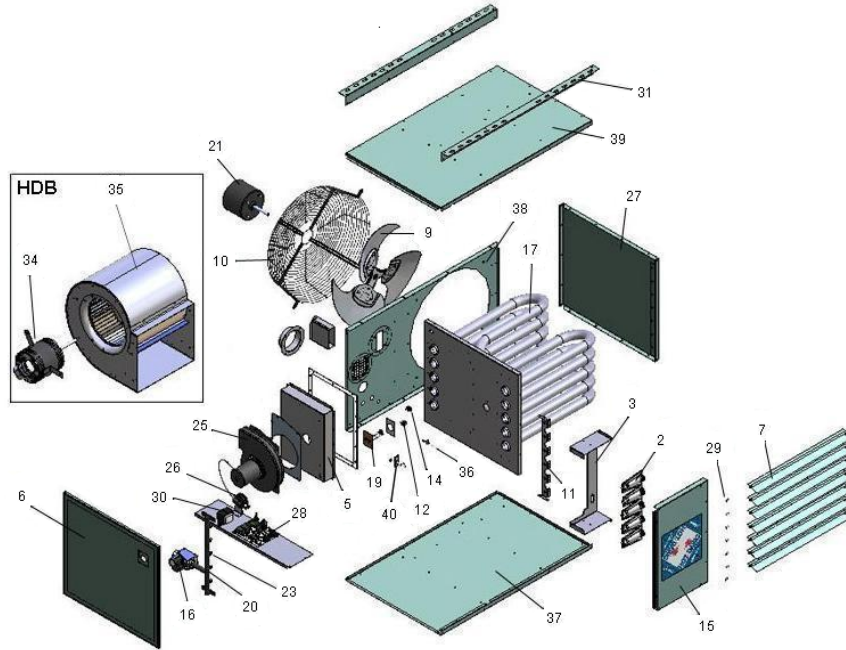

HD30

HD30 Parts List

Ref	Part Number	Item	Description	Qty	Weight each
6	5H0775950001	48400	ACCESS PANEL	1	4
2	5H0750150001	48777	BURNER	1	1
3	5H0796130000	48791	BURNER BOX	1	1.1
5	5H0749950001	48773	GASKET (COLLECTOR BOX)	1	1
7	5H0628920053	64997	DEFLECTOR BLADE	1	1
9	5H0751880001	32249	FAN	1	2
10	5H0796630005	32256	FANGUARD	1	1.1
11	5H0750110000	32223	BURNER BRACKET	1	1
12	5H0750020004	53653	FLAME ROLLOUT SWITCH	1	1
14	5H0750310000	32242	FLAME SENSOR	1	1
15	5H0775930001	53730	FRONT PANEL (GREY/GREEN)	1	1.1
16	See Table		GAS VALVE	1	
17	See Table		HEAT EXCHANGER KIT	1	
19	3H0400780003	53658	HIGH LIMIT SWITCH (STALK MOUNT)	1	1
20	5H0791930000	48428	MANIFOLD ASSY 1/2"	1	1.1
21	9F0102620000	32254	MOTOR	1	5
23	See Table		ORIFICE SPUD	1	
24	5H0800130001	48817	CASING--HD	1	1.1

HD30 Parts List

Ref	Part Number	Item	Description	Qty	Weight each
25	3H0373620001	56182	POWER EXHAUST ASSEMBLY	1	6
26	5H0750300003	32240	PRESSURE SWITCH	1	1
27	3H0384620010	65711	SIDE PANEL W/ HEAT SHEILD	1	5
28	5H0797490000	53794	IGNITION CONTROL	1	2
	5H0842290003	69230	3AMP FUSE	1	1
29	5H0862800000	59336	SPRING	1	1
30	5H0750290000	32237	CONTROL TRANSFORMER	1	2
31	5H0749900001	32189	UNIT MOUNTING BRACKET	1	3
34			NOT USED	1	
35			NOT USED	1	
37			NOT USED	1	
38			NOT USED	1	
39			NOT USED	1	
40	5H0796360000	48795	IGNITOR--DIRECT SPARK	1	2
-			NOT USED	1	
-	5H0796892160	48798	IGNITION CABLE	1	1
-			NOT USED	1	
-	5H0749960000	48825	GASKET (POWER EXHAUSTER)	1	1
-	5H0749970002	48827	INSULATION (SIDE PANEL)	1	1
-	5H0749970001	48826	INSULATION (TOP, BOTTOM PANELS)	1	2
-			NOT USED	1	
-	5H0749910000	32190	COLLECTOR BOX	1	1.1
-	5H0800270000	48819	CONTROL PANEL	1	
-	5H0751850140	53657	SILICON TUBE 1/4" ID	1	1

Gas Control Parts HDB

Gas Type	Gas Valve	Orifice
Natural	5H0797510000	5H0750260049
Propane	5H0798690000	5H0750260056

Heat Exchanger HDB

Exchanger Type	Heat Exchanger
Aluminized	3H0373601001
Stainless Steel	3H0373602001

HD30

Parts List