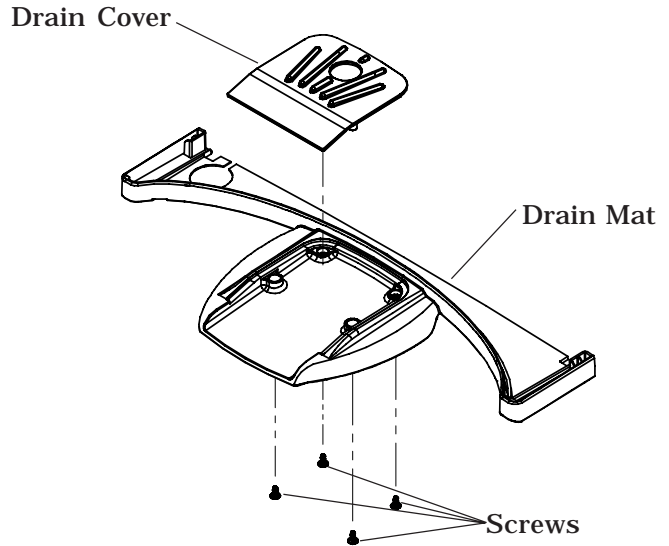

WATERSENTRY® PLUS FILTER PARTS LIST (See Fig. 7)			LISTA DE PIEZAS DEL FILTRO (Vea Fig. 7)	LISTE DES PIÈCES DU FILTRE (Voir Fig. 7)
ITEM NO.	PART NO.	DESCRIPTION	DESCRIPCIÓN	DESCRIPTION
1	51294C	Filter Head Assy.	Ensamblado de la Cabeza del Filtro	Ens. de tête de filtre
2	70792C	Screw #8-18 x .75 PH	Tornillo #8-18 x .75 PH	Vis #8-18 x .75 hp
3	70823C	Fitting - Superseal 3/8" (10 mm)	Accesorio - Supersello 3/8" (10mm)	Raccord - Superseal 3/8" (10mm)
4	70822C	Fitting - Superseal 1/4" (6 mm)	Accesorio - Supersello 1/4" (6 mm)	Raccord - Superseal 1/4" (6mm)
5	51300C	Filter Assy	Ensamblado del Filtro	Ens. filtre
6	70818C	Elbow - 3/8" (10mm)	Codo - 3/8" (10 mm)	Coude - 3/8" (10mm)
7	28641C	Bracket	Fijador	Support

WATER FILTER EXPLODED VIEW

Fig. 7

DRAIN MAT EXPLODED VIEW

Fig. 8

DRAIN MAT ASSEMBLY AND CARE

- 1) Place Drain Cover on mat and install the four screws as shown in Fig. 8.
- 2) It is recommended that the cover be removed and the drain cover be cleaned weekly. To dis-assemble or re-assemble the drain cover the mat can be picked up from the front to access the screws beneath.