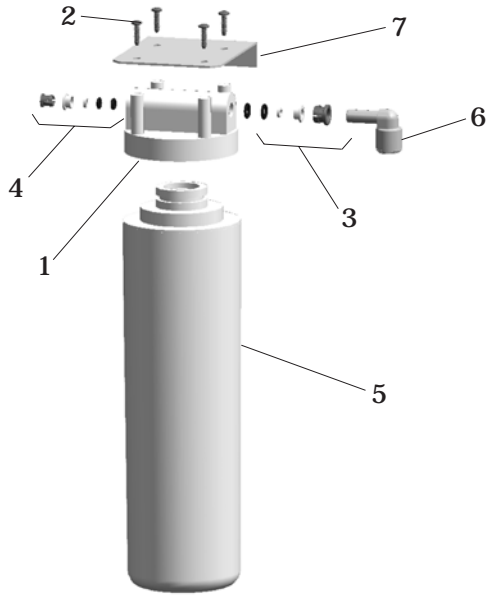

WATERSENTRY® PLUS FILTER PARTS LIST (See Fig. 7)			LISTA DE PIEZAS DEL FILTRO (Vea Fig. 7)	LISTE DES PIÈCES DU FILTRE (Voir Fig. 7)
ITEM NO.	PART NO.	DESCRIPTION	DESCRIPCIÓN	DESCRIPTION
1	51294C	Filter Head Assy.	Ensamblado de la Cabeza del Filtro	Ens. de tête de filtre
2	70792C	Screw #8-18 x .75 PH	Tornillo #8-18 x .75 PH	Vis #8-18 x .75 hp
3	70823C	Fitting - Superseal 3/8" (10 mm)	Accesorio - Supersello 3/8" (10mm)	Raccord - Superseal 3/8" (10mm)
4	70822C	Fitting - Superseal 1/4" (6 mm)	Accesorio - Supersello 1/4" (6 mm)	Raccord - Superseal 1/4" (6mm)
5	51300C	Filter Assy	Ensamblado del Filtro	Ens. filtre
6	70818C	Elbow - 3/8" (10mm)	Codo - 3/8" (10 mm)	Coude - 3/8" (10mm)
7	28641C	Bracket	Fijador	Support

WATER FILTER EXPLODED VIEW

Fig. 7

DRAIN MAT EXPLODED VIEW

Fig. 8

DRAIN MAT ASSEMBLY AND CARE

- 1) Place Drain Cover on mat and install the four screws as shown in Fig. 8.
- 2) It is recommended that the cover be removed and the drain cover be cleaned weekly. To dis-assemble or re-assemble the drain cover the mat can be picked up from the front to access the screws beneath.

Fig. 9

REPLACEMENT PART KITS	
PART NO.	DESCRIPTION
98543C	Kit - Electrical Package
98544C	Kit - IR Sensor
98545C	Kit - Solenoid Valve Replacement
98546C	Kit - Aerator Replacement
98666C	Kit - Top Cover Replacement
98667C	Kit - Drain Mat & Cover Replacement
98549C	Kit - Hardware & Waterway Parts
98668C	Kit - Filter Mounting Cover
98552C	Kit - Retro Filter Mounting