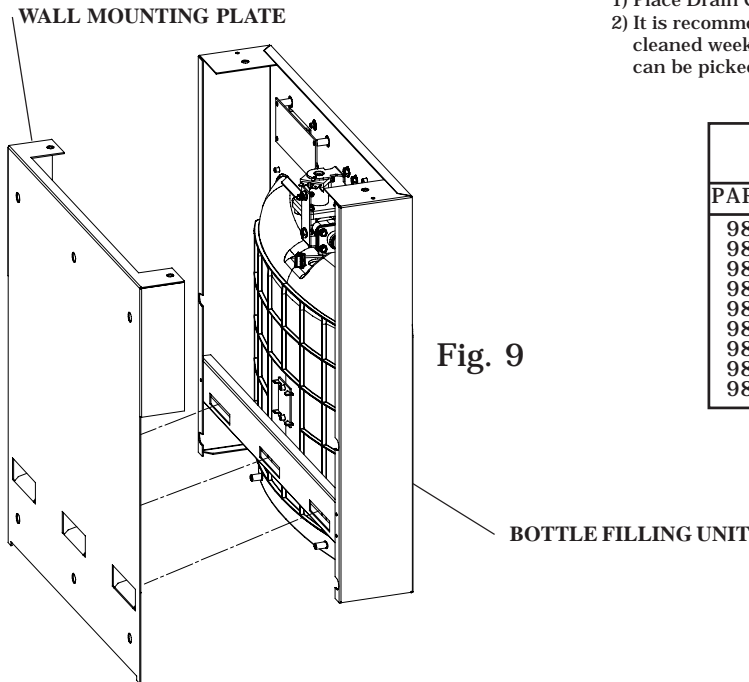

WATERSENTRY® PLUS FILTER PARTS LIST (See Fig. 7)			LISTA DE PIEZAS DEL FILTRO (Vea Fig. 7)	LISTE DES PIÈCES DU FILTRE (Voir Fig. 7)
ITEM NO.	PART NO.	DESCRIPTION	DESCRIPCIÓN	DESCRIPTION
1	51294C	Filter Head Assy.	Ensamblado de la Cabeza del Filtro	Ens. de tête de filtre
2	70792C	Screw #8-18 x .75 PH	Tornillo #8-18 x .75 PH	Vis #8-18 x .75 hp
3	70823C	Fitting - Superseal 3/8" (10 mm)	Accesorio - Supersello 3/8" (10mm)	Raccord - Superseal 3/8" (10mm)
4	70822C	Fitting - Superseal 1/4" (6 mm)	Accesorio - Supersello 1/4" (6 mm)	Raccord - Superseal 1/4" (6mm)
5	51300C	Filter Assy	Ensamblado del Filtro	Ens. filtre
6	70818C	Elbow - 3/8" (10mm)	Codo - 3/8" (10 mm)	Coude - 3/8" (10mm)
7	28641C	Bracket	Fijador	Support

WATER FILTER EXPLODED VIEW

Fig. 7

DRAIN MAT EXPLODED VIEW

Fig. 8

DRAIN MAT ASSEMBLY AND CARE

- 1) Place Drain Cover on mat and install the four screws as shown in Fig. 8.
- 2) It is recommended that the cover be removed and the drain cover be cleaned weekly. To dis-assemble or re-assemble the drain cover the mat can be picked up from the front to access the screws beneath.

Fig. 9

REPLACEMENT PART KITS	
PART NO.	DESCRIPTION
98543C	Kit - Electrical Package
98544C	Kit - IR Sensor
98545C	Kit - Solenoid Valve Replacement
98546C	Kit - Aerator Replacement
98666C	Kit - Top Cover Replacement
98667C	Kit - Drain Mat & Cover Replacement
98549C	Kit - Hardware & Waterway Parts
98668C	Kit - Filter Mounting Cover
98552C	Kit - Retro Filter Mounting