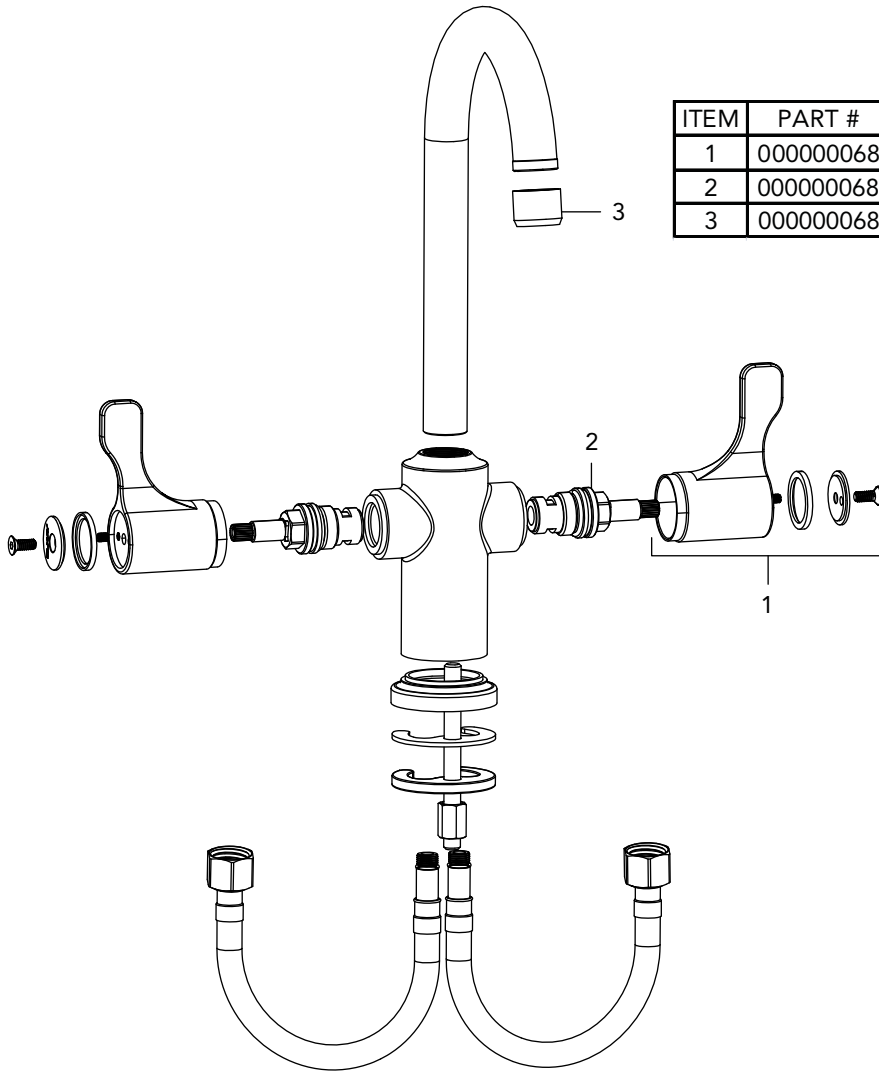

# REPLACEMENT PARTS

Dual Handle Hospitality Faucet  
Models LKD20888C and LKD208813C

ITEM	PART #	DESCRIPTION
1	0000000680	2.6" Blade Handle
2	0000000682	Cartridges
3	0000000688	Aerator